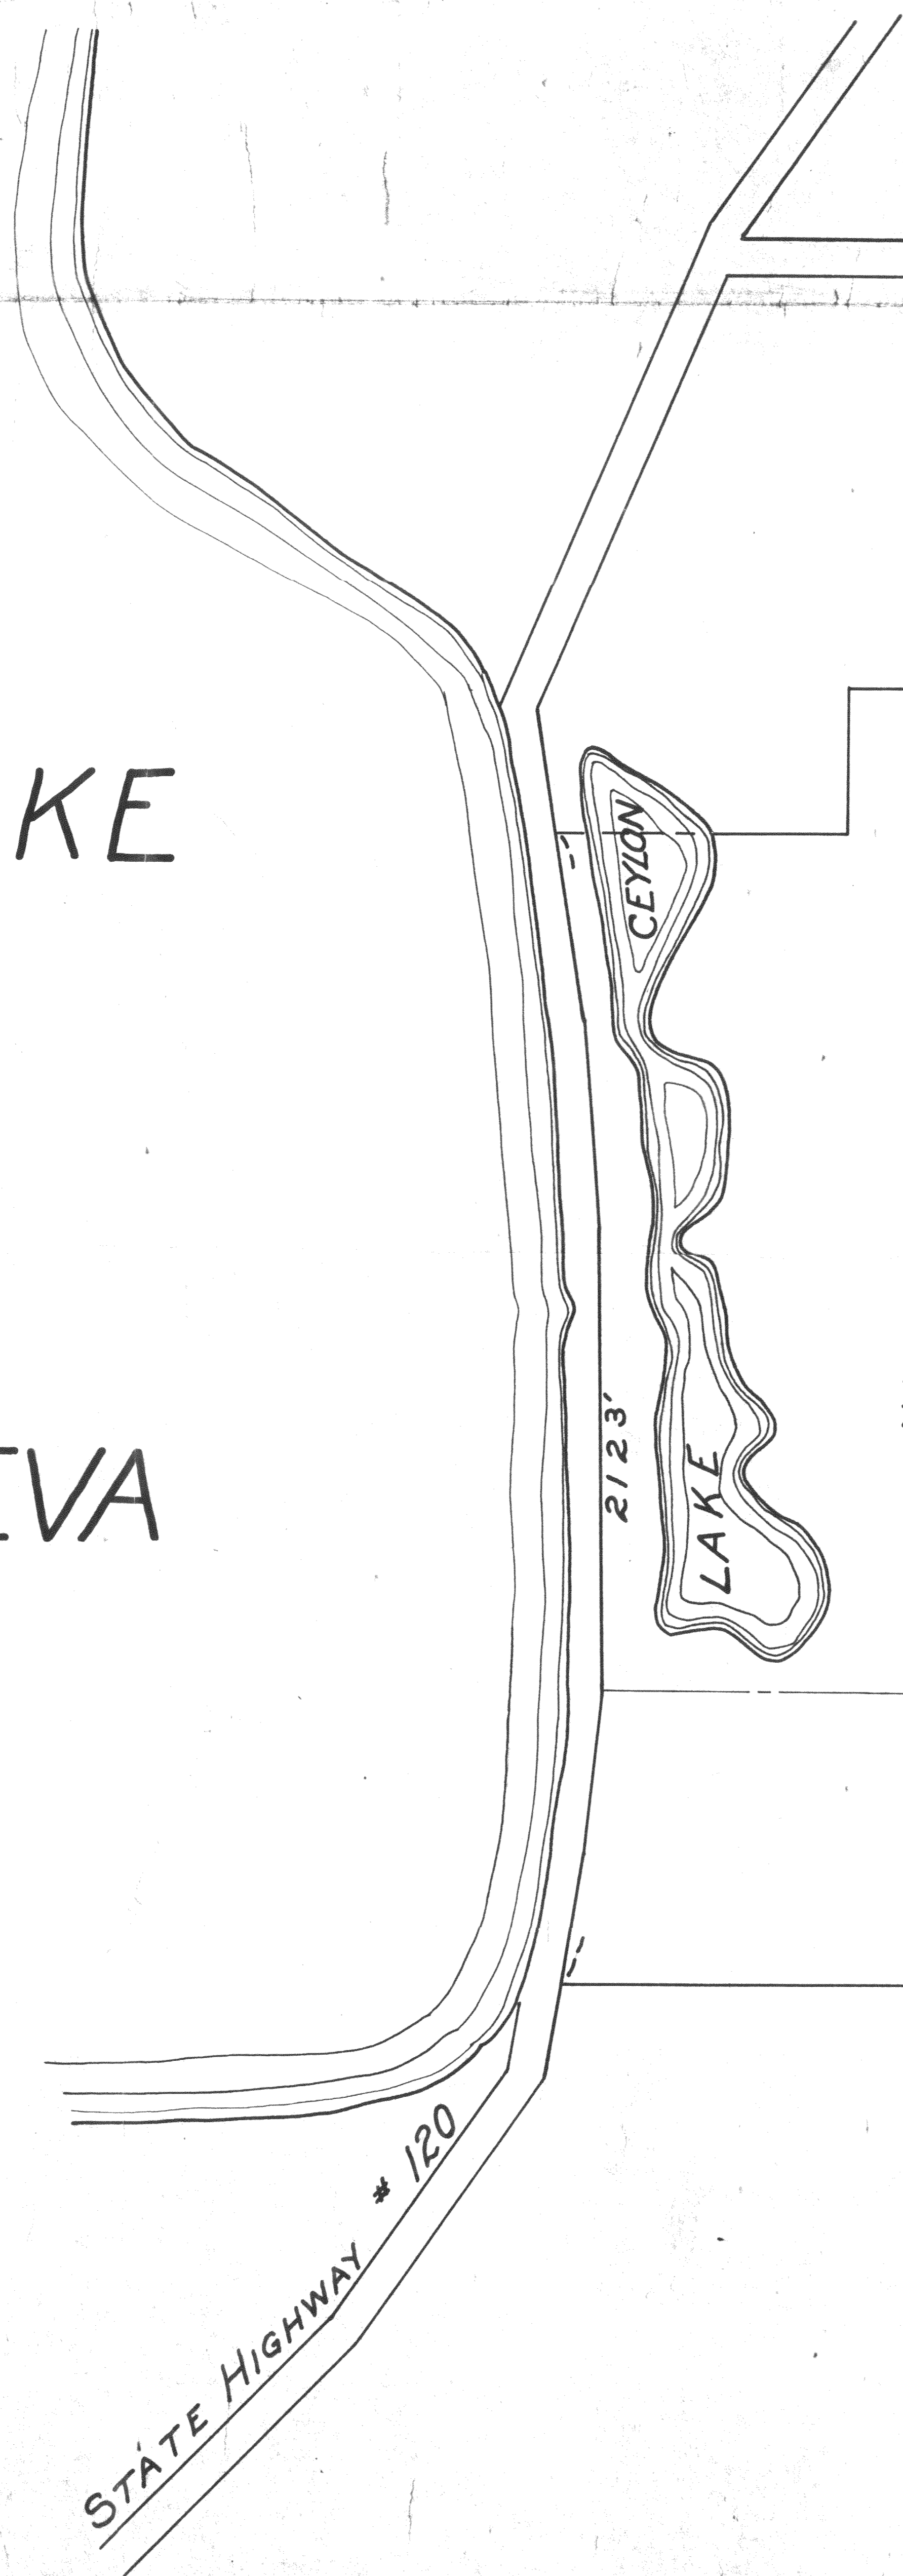

LAKE

GENEVA

SCALE 1"=180'

LAND 98.81 ACRES  
LAKE CEYLON 6.46 ACRES  
TOTAL AREA 105.27 ACRES

CENTER OF SECTION 1  
TIN RITE

EAST 1/4 SEC. COR. OF  
SECTION 1, TIN RITE

SOUTH STREET

3/4 SEC. COR. OF SEC. 1

1 6  
12 7