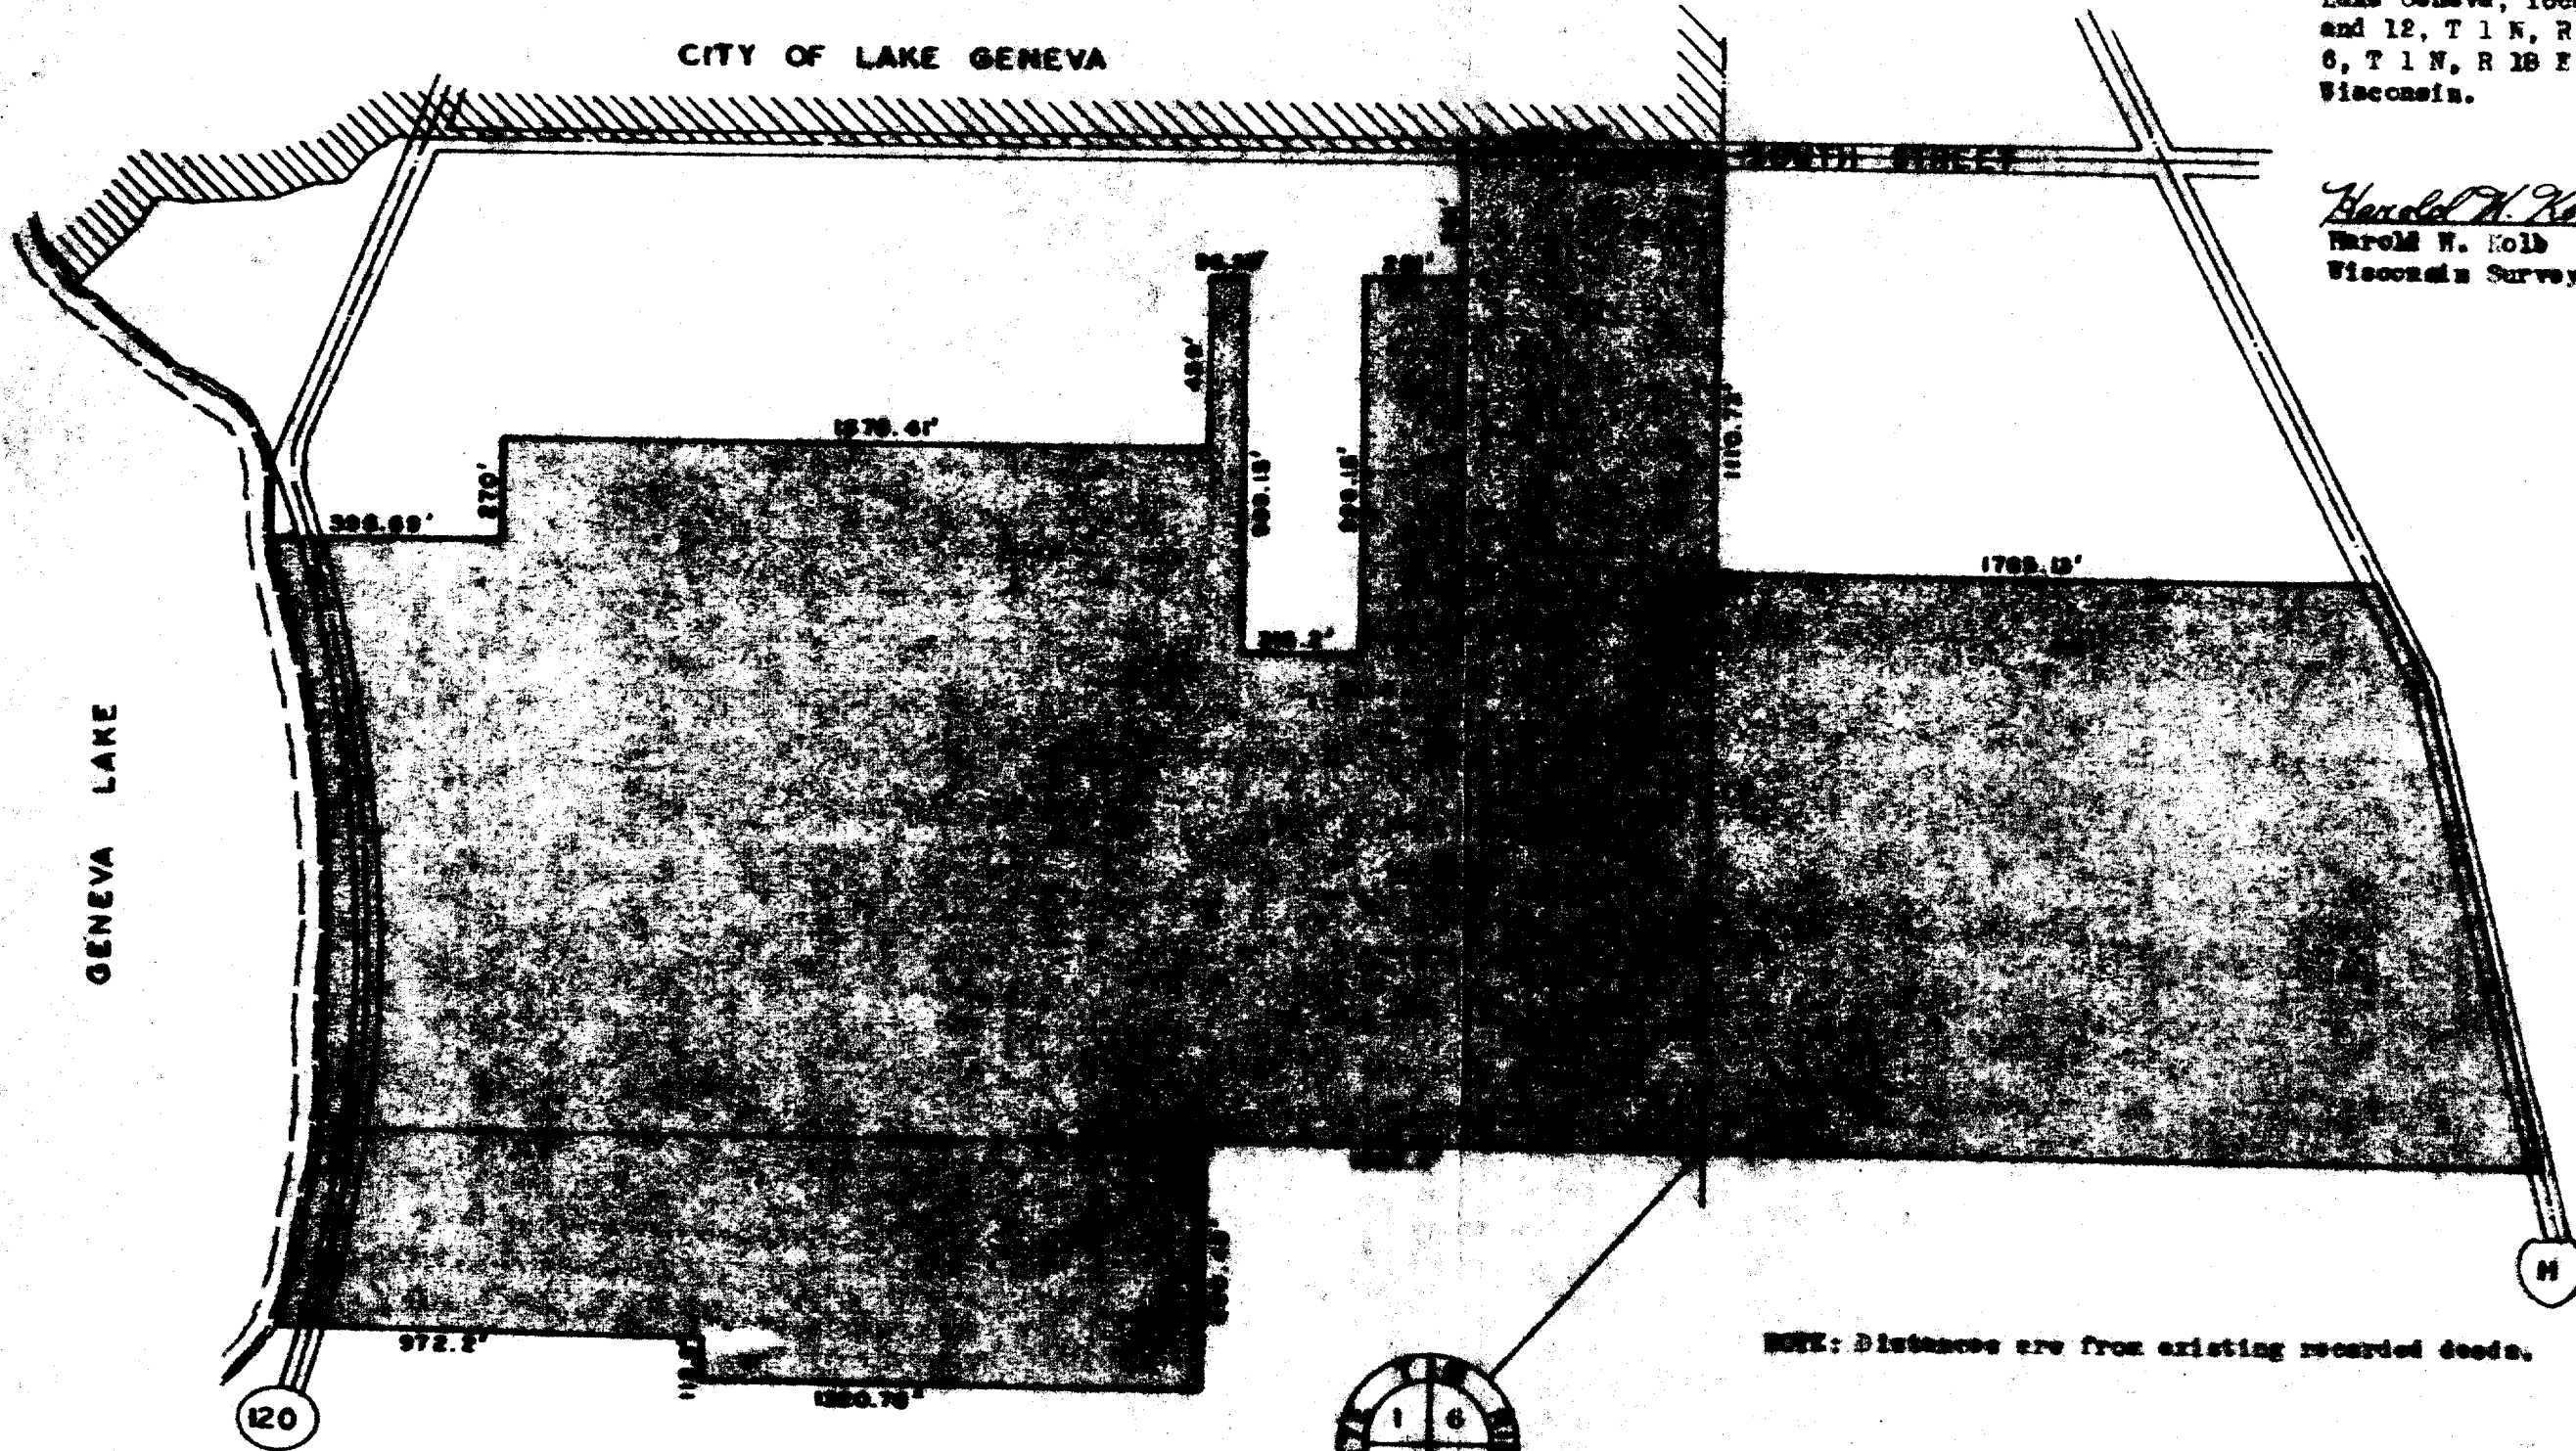

MAKES A. 2018
SURVEYOR FOR THE STATE OF WISCONSIN
1918-1920
LAKE GENEVA, WIS. 20167

PLAT OF

Proposed annexation to the City of
Lake Geneva, located in Sections 1
and 12, T 1 N, R 17 E and in Section
6, T 1 N, R 18 E, Walworth County,
Wisconsin.

Harold W. Kolb
Harold W. Kolb
Wisconsin Surveyor, 9-187

CITY OF LAKE GENEVA

SCALE: 1" = 500'

NOTE: Distances are from existing recorded deeds.

7-127
2.0.2