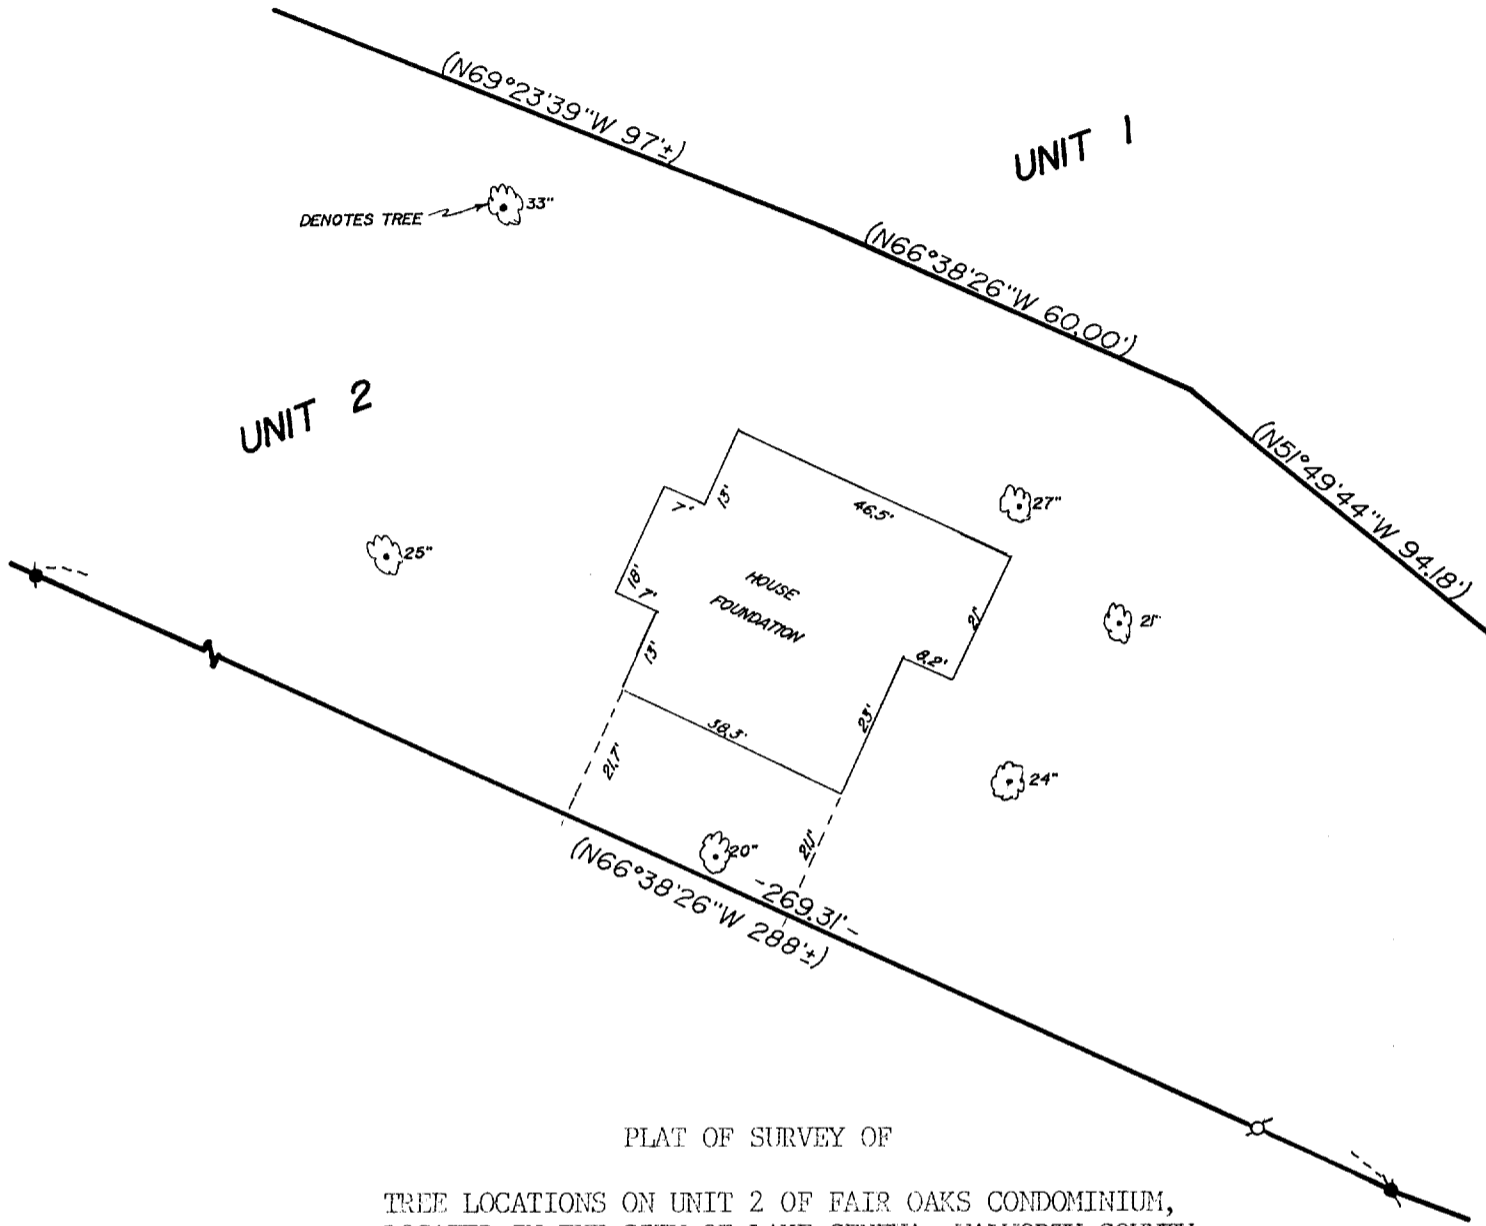

WALWORTH COUNTY  
SURVEYING & MAPPING  
LAKE GENEVA, WISCONSIN  
414-248-0505

PLAT OF SURVEY OF

TREE LOCATIONS ON UNIT 2 OF FAIR OAKS CONDOMINIUM,  
LOCATED IN THE CITY OF LAKE GENEVA, WALWORTH COUNTY,  
WISCONSIN.

ORDERED BY: JAWORT LOUELL  
150 NORTH WALWORTH  
WILLIAMS BAY, WISCONSIN

REVISED: DEC. 5, 1989 TO SHOW FOUNDATION  
LOCATION.

I HEREBY CERTIFY THAT THE TREE LOCATIONS SHOWN  
HEREON ARE ACCURATE TO THE BEST OF MY KNOWLEDGE  
AND BELIEF.

- ⊘ - IRON PIPE FOUND
- - STONE MONUMENT FOUND
- ( ) - RECORDED AS

*Robert M. Baerenwald*  
ROBERT M. BAERENWALD  
WISCONSIN REGISTERED LAND SURVEYOR S-1508  
Oct. 22, 1989  
DATE JOB NO. 2209  
NOTE: THIS IS NOT A CERTIFIED COPY UNLESS SEALED.