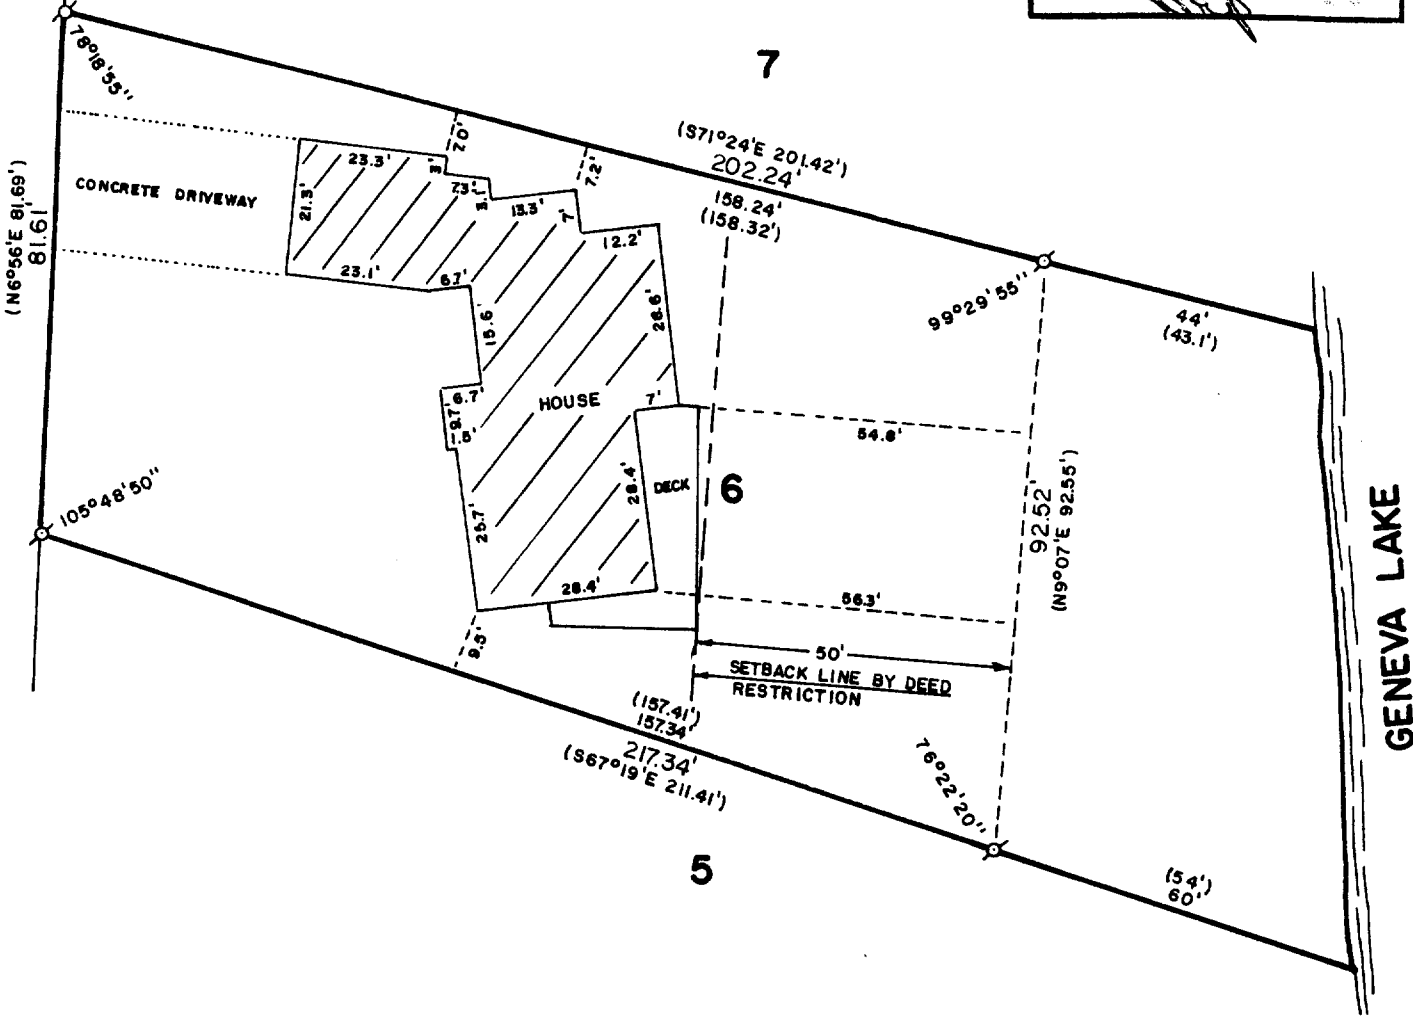

WALWORTH COUNTY  
SURVEYING & MAPPING  
LAKE GENEVA, WISCONSIN

BAY VIEW DRIVE

PLAT OF SURVEY OF

LOT 6, TRACT 1 OF GENEVA BAY ESTATES,  
LOCATED IN THE CITY OF LAKE GENEVA,  
WALWORTH COUNTY, WISCONSIN.

ORDERED BY: LAKESHORE REAL ESTATE  
101 BROAD STREET  
LAKE GENEVA, WISCONSIN  
53147

SCALE: 1"=30'

σ - IRON PIPE FOUND  
( ) - RECORDED AS

I, ROBERT M. BAERENWALD, DO HEREBY CERTIFY THAT I  
HAVE SURVEYED THE PROPERTY HEREON DESCRIBED ACCORDING  
TO THE OFFICIAL RECORDS AND THAT THE PLAT HEREON IS A  
CORRECT REPRESENTATION OF THE PROPERTY LINES TO THE  
BEST OF MY KNOWLEDGE AND BELIEF.