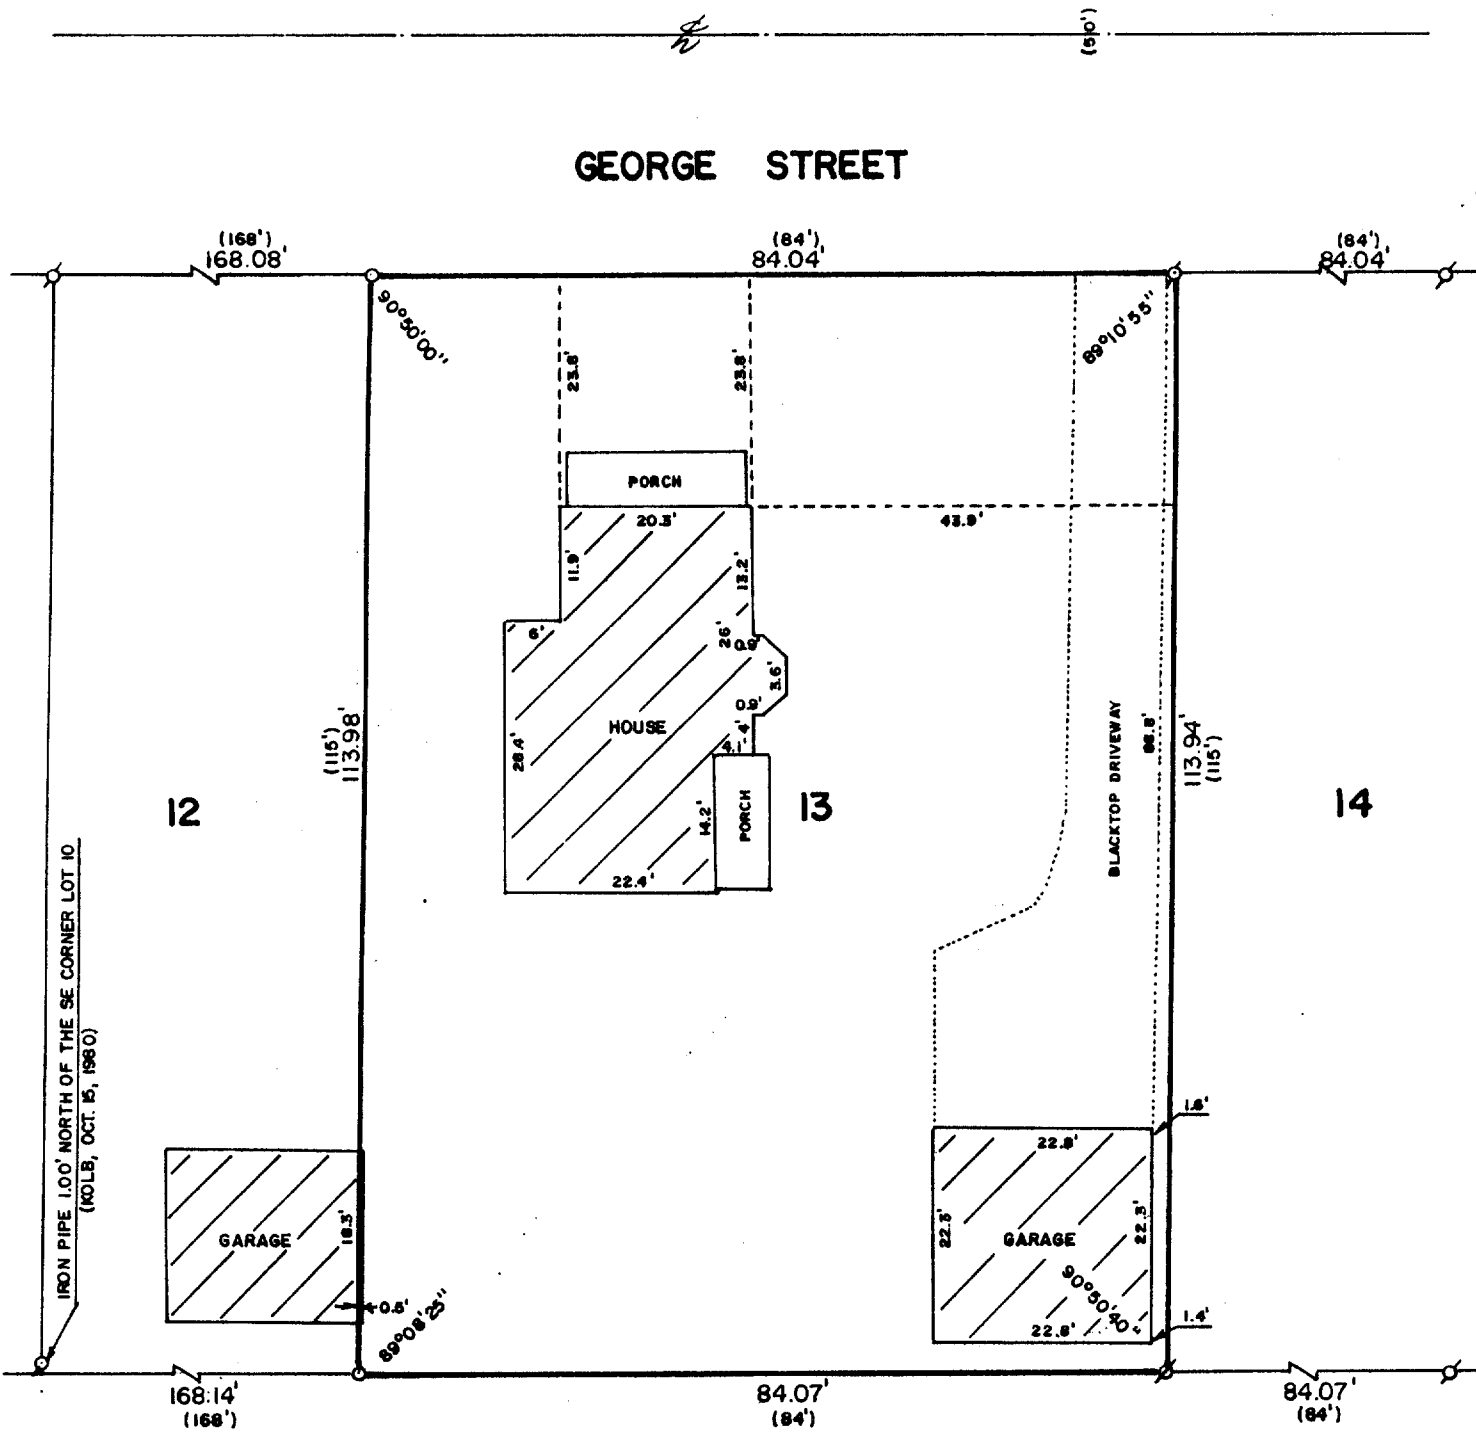

WALWORTH COUNTY  
SURVEYING & MAPPING  
LAKE GENEVA, WISCONSIN

PLAT OF SURVEY OF  
LOT 13 OF KOHN'S ADDITION TO THE  
CITY OF LAKE GENEVA, WALWORTH  
COUNTY, WISCONSIN.

ORDERED BY: KEEFE REAL ESTATE  
704 MAIN STREET  
LAKE GENEVA, WISCONSIN 53147

SCALE: 1"=20'

- ⊙ - IRON PIPE FOUND
- - IRON ROD PLACED
- ( ) - RECORDED AS

I, ROBERT M. BAERENWALD, DO HEREBY CERTIFY THAT I  
HAVE SURVEYED THE PROPERTY HEREON DESCRIBED ACCORDING  
TO THE OFFICIAL RECORDS AND THAT THE PLAT HEREON IS A  
CORRECT REPRESENTATION OF THE PROPERTY LINES TO THE  
BEST OF MY KNOWLEDGE AND BELIEF.