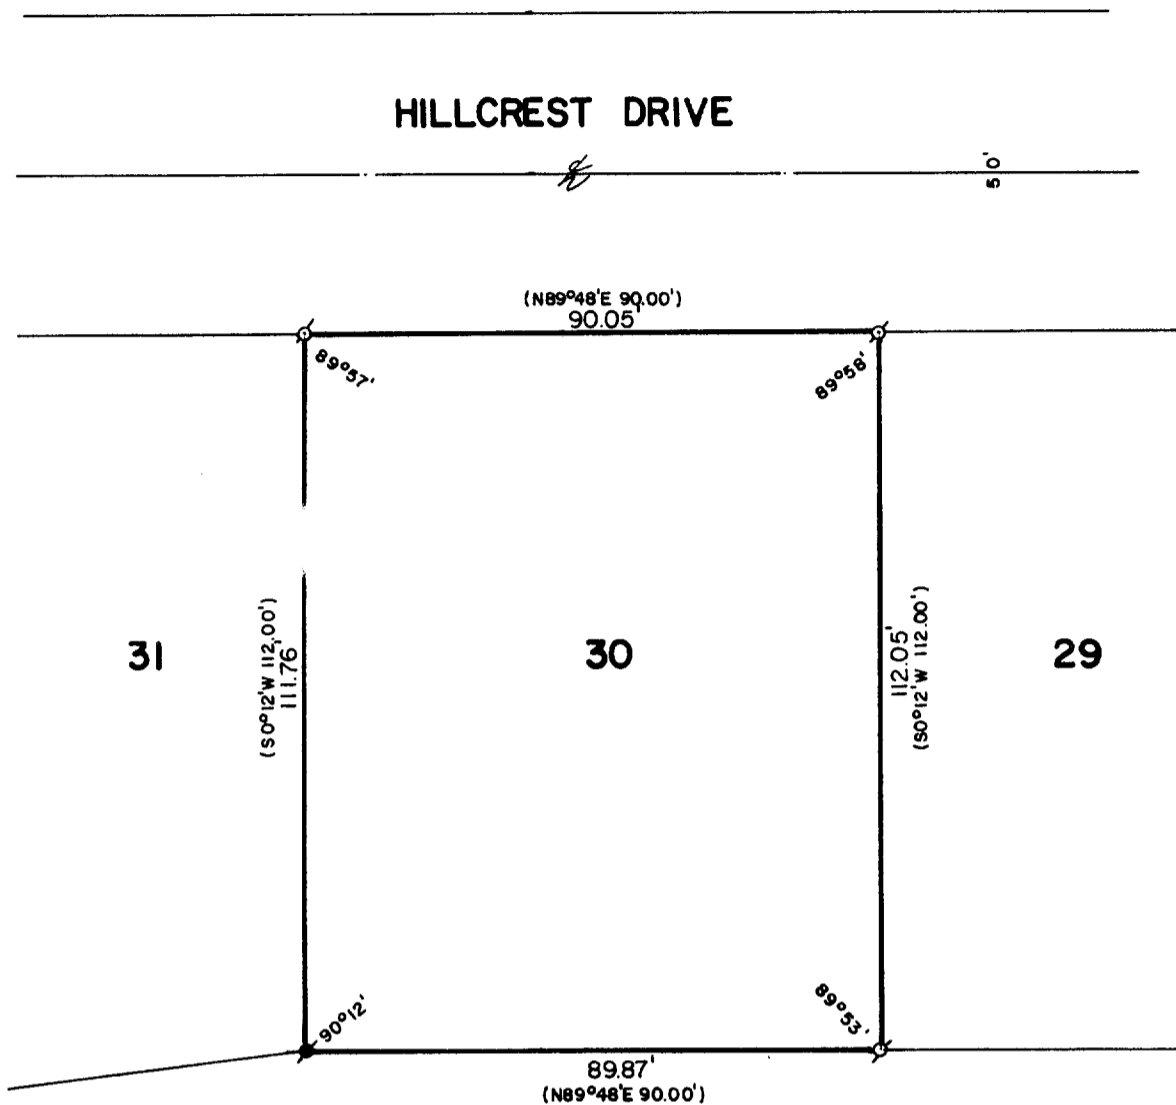

WALWORTH COUNTY  
SURVEYING & MAPPING  
LAKE GENEVA, WISCONSIN

PLAT OF SURVEY OF

LOT 30 OF ADDITION "D" TO COUNTRY CLUB  
ESTATES, LOCATED IN THE VILLAGE OF  
FONTANA-ON-GENEVA LAKE, WALWORTH COUNTY,  
WISCONSIN.

ORDERED BY: CENTURY 21 GENEVA LAKE  
503 CENTER STREET  
LAKE GENEVA, WISCONSIN  
53147

SCALE: 1"=30'

- ♂ - IRON PIPE FOUND
- - CONCRETE MONUMENT FOUND
- ( ) - RECORDED AS

I HEREBY CERTIFY THAT I HAVE SURVEYED THE ABOVE DESCRIBED PROPERTY AND THAT THE ABOVE MAP IS A TRUE REPRESENTATION THEREOF AND SHOWS THE SIZE AND LOCATION OF THE PROPERTY, ITS EXTERIOR BOUNDARIES, THE LOCATION OF ALL VISIBLE STRUCTURES AND DIMENSIONS OF ALL PRINCIPAL BUILDINGS THEREON, BOUNDARY FENCES, APPARENT EASEMENTS AND ROADWAYS AND VISIBLE ENCROACHMENTS, IF ANY.