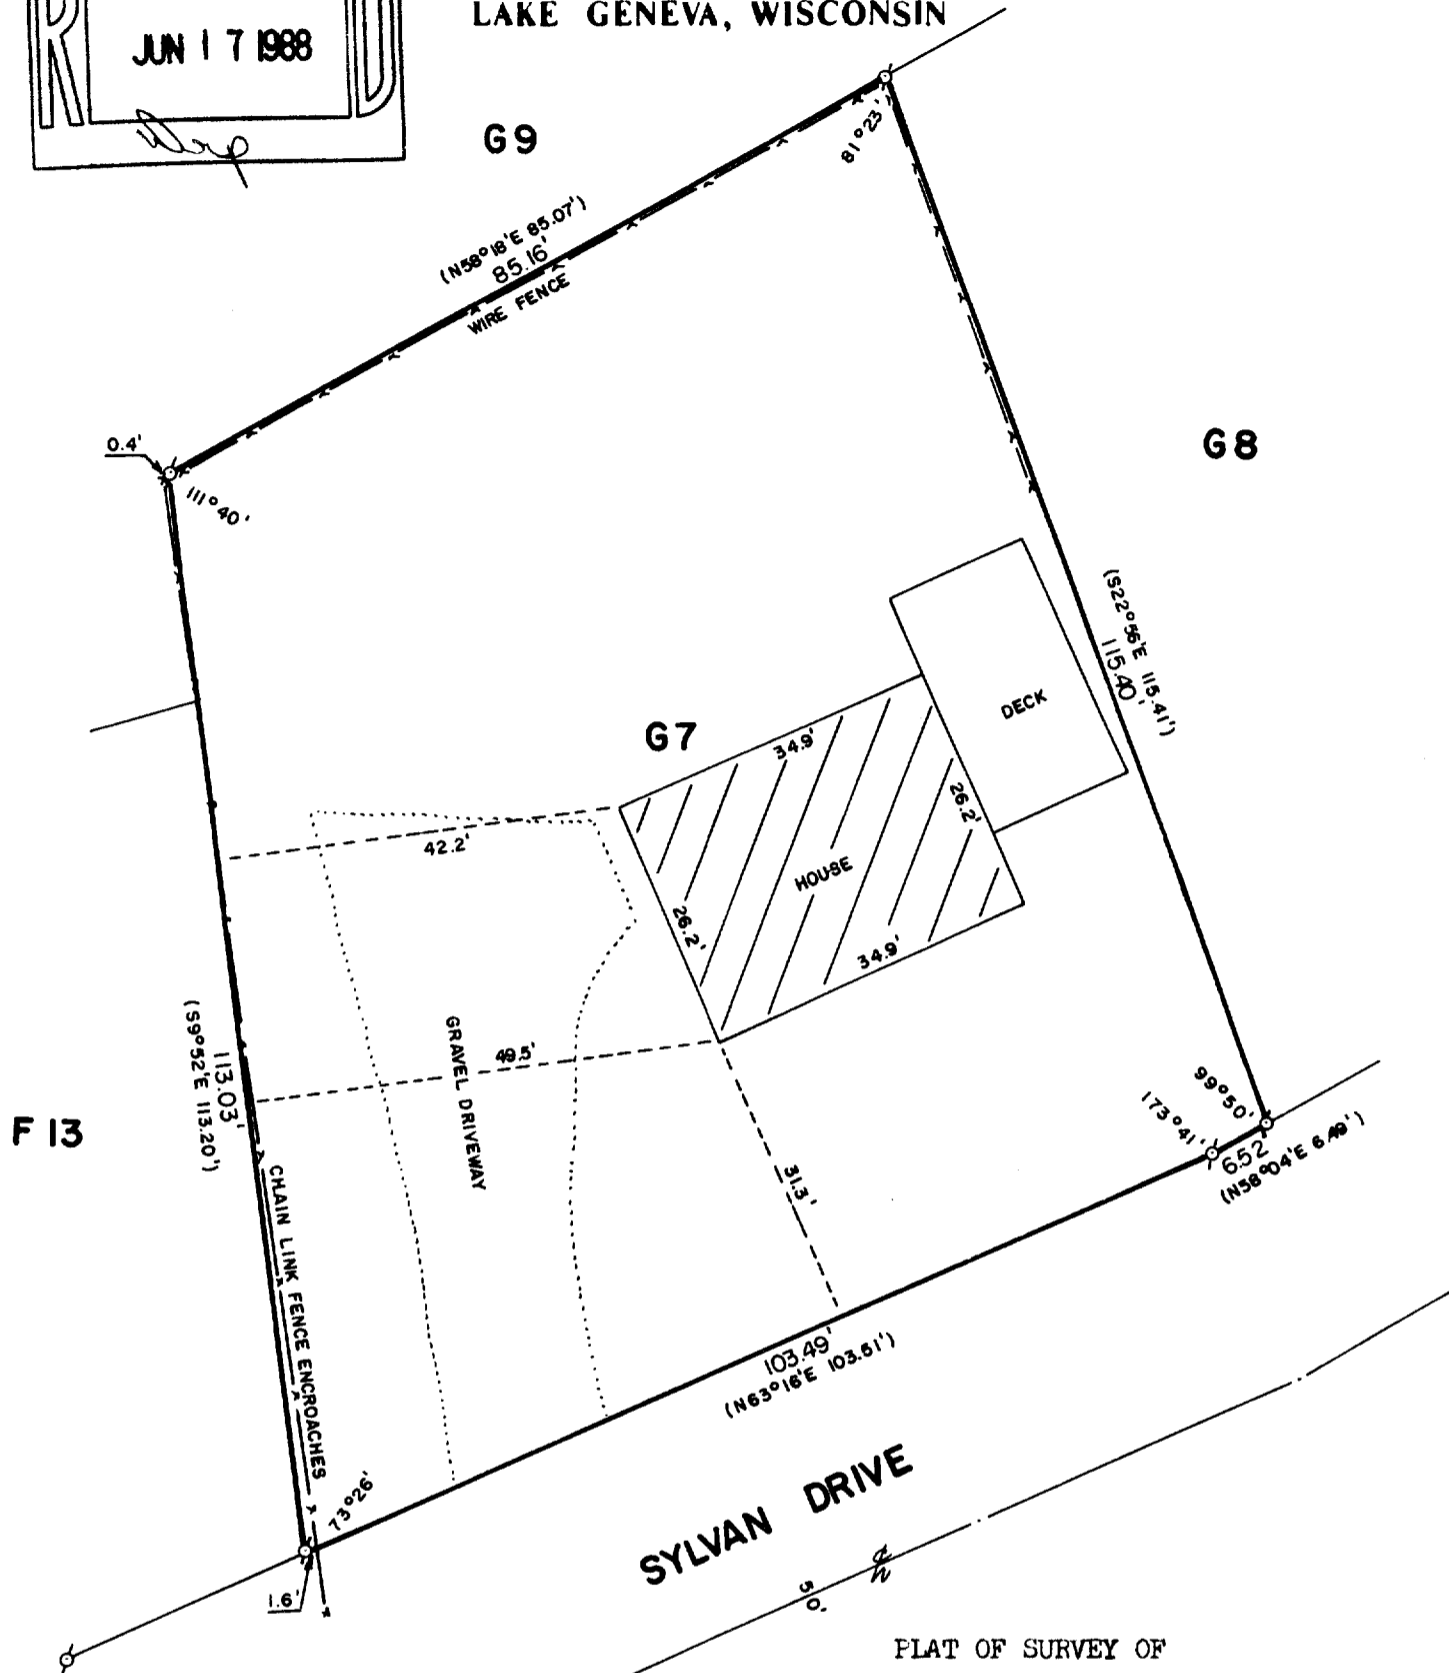

WALWORTH COUNTY  
SURVEYING & MAPPING  
LAKE GENEVA, WISCONSIN

**SYLVAN DRIVE**

PLAT OF SURVEY OF

LOT G7 OF COUNTRY CLUB ESTATES ADDITION  
"G", LOCATED IN THE VILLAGE OF FONTANA-  
ON-GENEVA LAKE, WALWORTH COUNTY, WISCONSIN.

ORDERED BY: KEEFE REAL ESTATE  
704 MAIN STREET  
LAKE GENEVA, WISCONSIN  
53147

SCALE: 1"=20'

σ-IRON PIPE FOUND  
( )-RECORDED AS

I, ROBERT M. BAERENWALD, DO HEREBY CERTIFY THAT I  
HAVE SURVEYED THE PROPERTY HEREON DESCRIBED ACCORDING  
TO THE OFFICIAL RECORDS AND THAT THE PLAT HEREON IS A  
CORRECT REPRESENTATION OF THE PROPERTY LINES TO THE  
BEST OF MY KNOWLEDGE AND BELIEF.