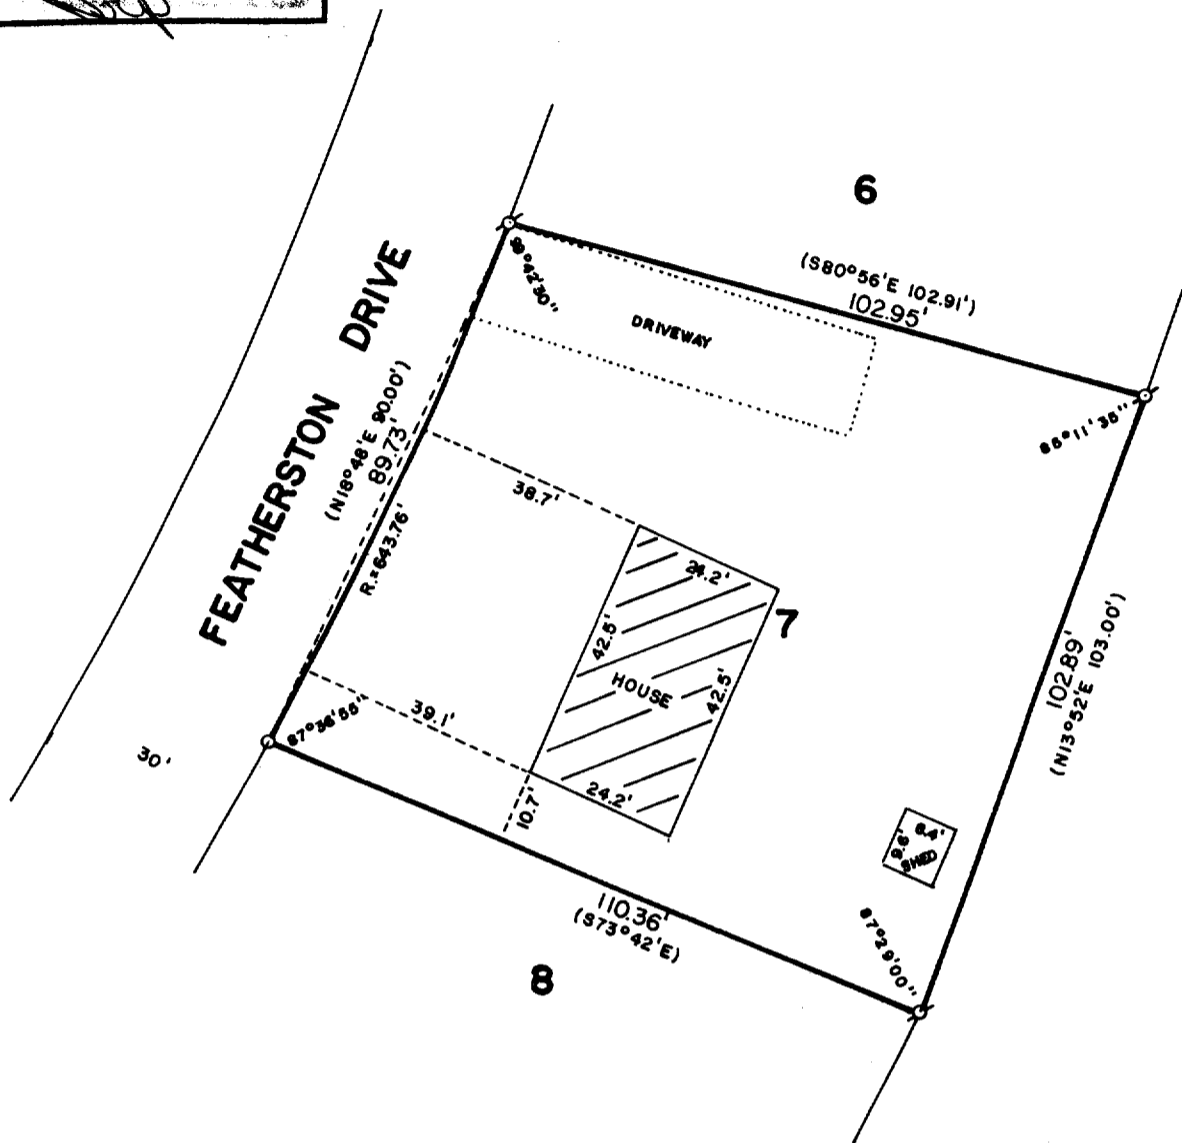

WALWORTH COUNTY  
SURVEYING & MAPPING  
LAKE GENEVA, WISCONSIN

PLAT OF SURVEY OF

LOT 7 OF ADDITION "A" TO COUNTRY CLUB  
ESTATES, LOCATED IN THE VILLAGE OF  
FONTANA-ON-GENEVA LAKE, WALWORTH COUNTY,  
WISCONSIN.

ORDERED BY: COLDWELL BANKER  
GENEVA LAKES AREA REALTORS  
838 MAIN STREET  
LAKE GENEVA, WISCONSIN  
53147

SCALE: 1"=30'

- σ - IRON PIPE FOUND
- - IRON ROD PLACED
- ( ) - RECORDED AS

I, ROBERT M. BAERENWALD, DO HEREBY CERTIFY THAT I  
HAVE SURVEYED THE PROPERTY HEREON DESCRIBED ACCORDING  
TO THE OFFICIAL RECORDS AND THAT THE PLAT HEREON IS A  
CORRECT REPRESENTATION OF THE PROPERTY LINES TO THE  
BEST OF MY KNOWLEDGE AND BELIEF.