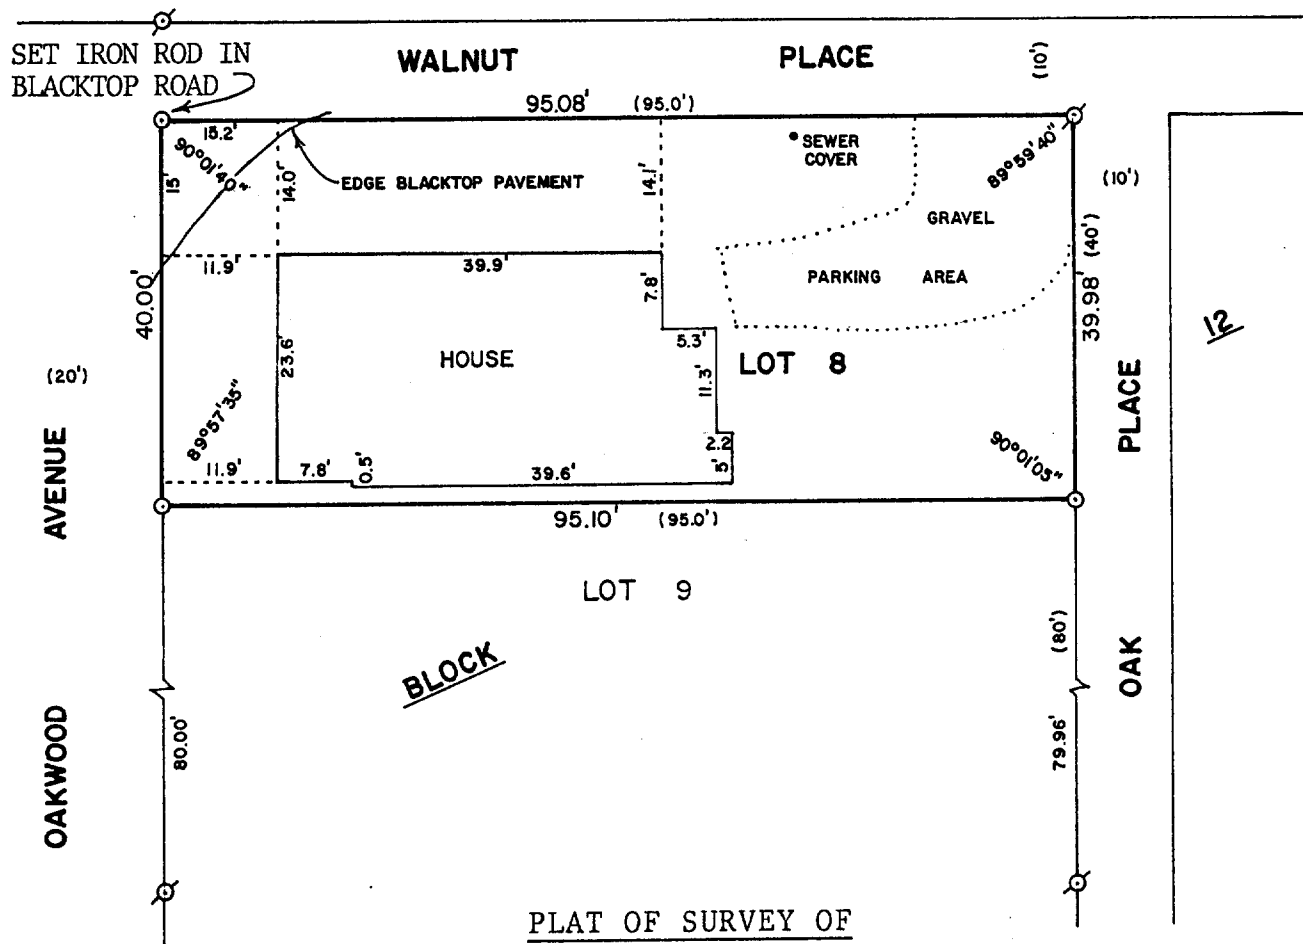

**ABELL  
SURVEYING & MAPPING  
DELANAN, WISCONSIN 53115  
414-728-6737**

PLAT OF SURVEY OF

LOT 8, BLOCK 12 OF GLENWOOD SPRINGS, A SUBDIVISION  
 LOCATED IN THE VILLAGE OF FONTANA-ON-GENEVA,  
 WALWORTH COUNTY, WISCONSIN.

ORDERED BY: DEBBIE SCHROEDER  
 KEEFE REAL ESTATE  
 P.O. BOX 268  
 WALWORTH, WI. 53184

SCALE - 1"=20'

**LEGEND**

- ⊗ - IRON PIPE FOUND
- - IRON ROD SET
- ( ) - RECORDED AS

I, DAVID F. ABELL, DO HEREBY CERTIFY  
 THAT I HAVE SURVEYED THE PROPERTY  
 HEREON DESCRIBED ACCORDING TO THE  
 OFFICIAL RECORDS AND THAT THE PLAT  
 HEREON IS A CORRECT REPRESENTATION  
 OF THE PROPERTY LINES TO THE BEST OF  
 MY KNOWLEDGE AND BELIEF.