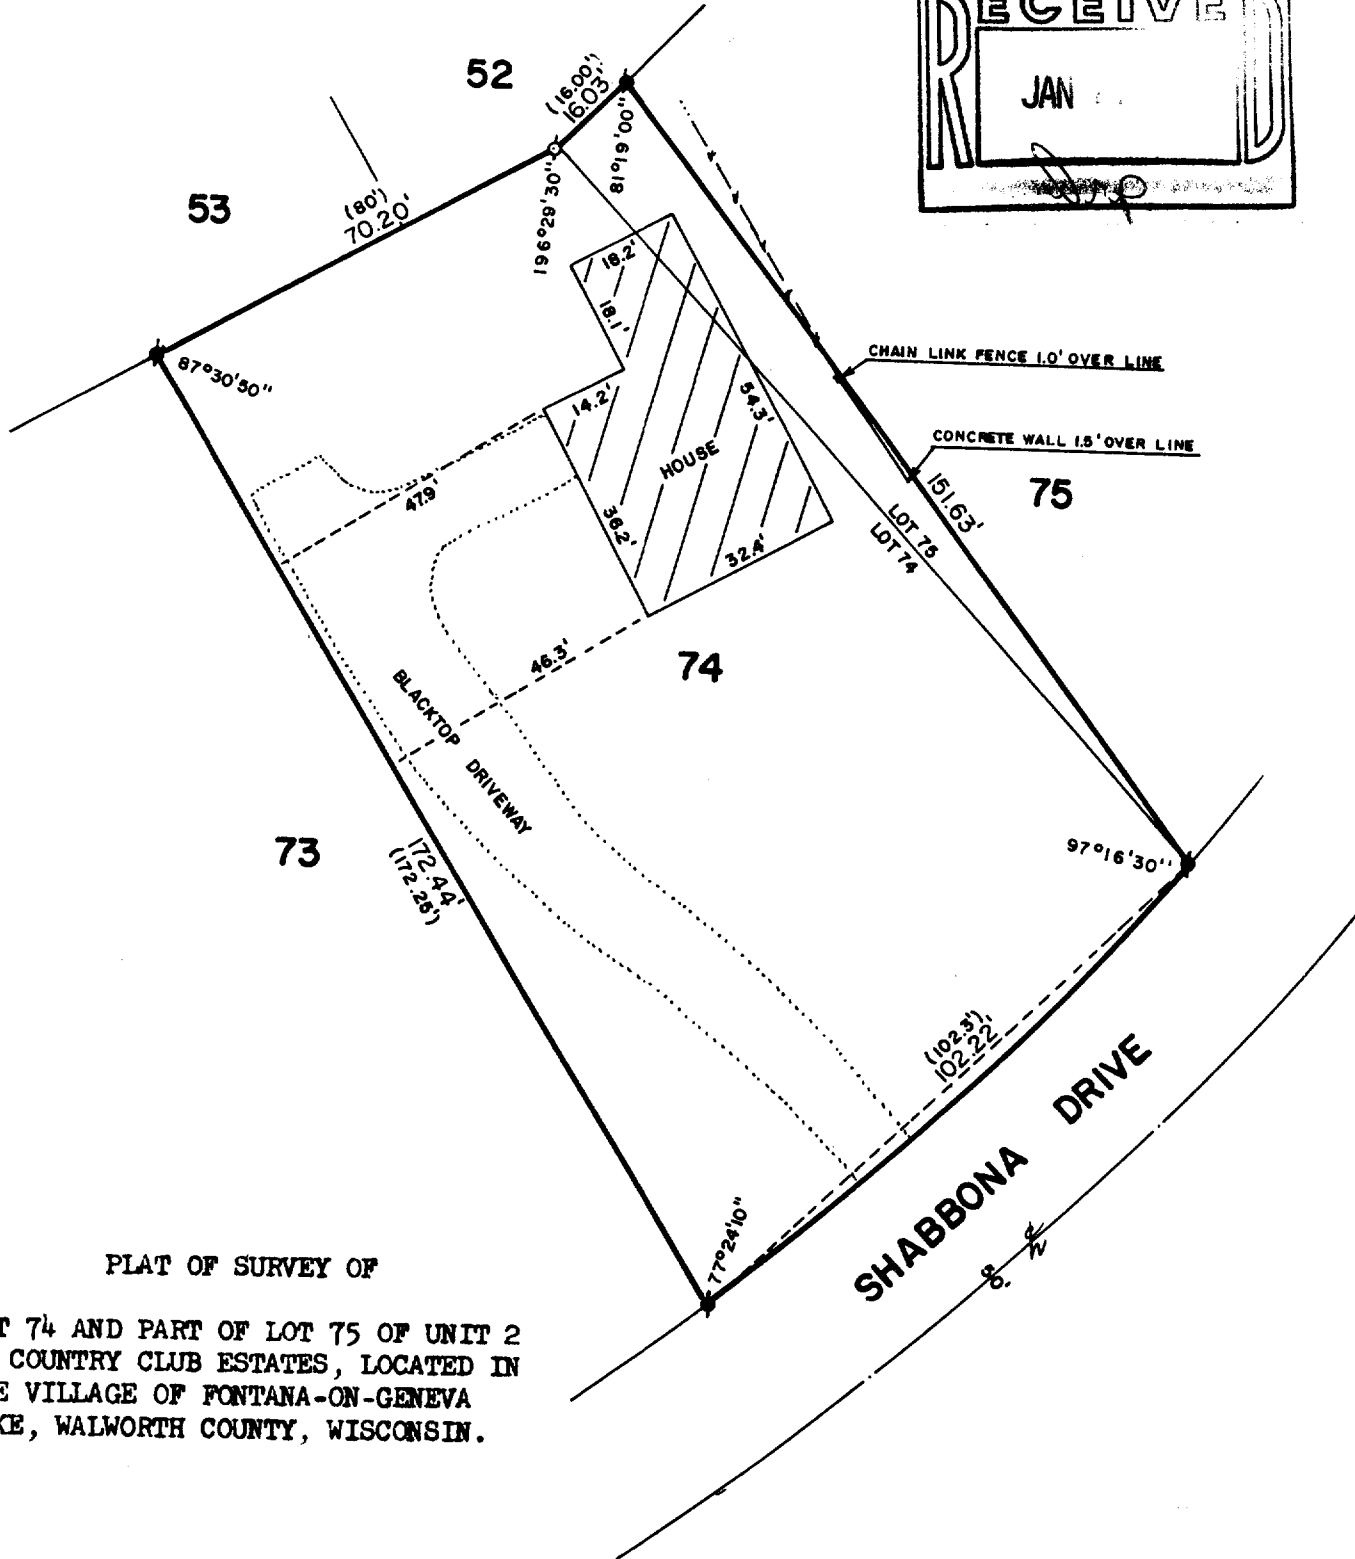

WALWORTH COUNTY
SURVEYING & MAPPING
LAKE GENEVA, WISCONSIN

PLAT OF SURVEY OF

LOT 74 AND PART OF LOT 75 OF UNIT 2
OF COUNTRY CLUB ESTATES, LOCATED IN
THE VILLAGE OF FONTANA-ON-GENEVA
LAKE, WALWORTH COUNTY, WISCONSIN.

ORDERED BY: ASSURED REALTY
P. O. BOX 367
WILLIAMS BAY, WISCONSIN
53147

SCALE: 1"=30'

- ⊕ - IRON PIPE FOUND
- - CONCRETE MONUMENT FOUND
- () - RECORDED AS

I, ROBERT M. BAERENWALD, DO HEREBY CERTIFY THAT I
HAVE SURVEYED THE PROPERTY HEREON DESCRIBED ACCORDING
TO THE OFFICIAL RECORDS AND THAT THE PLAT HEREON IS A
CORRECT REPRESENTATION OF THE PROPERTY LINES TO THE
BEST OF MY KNOWLEDGE AND BELIEF.