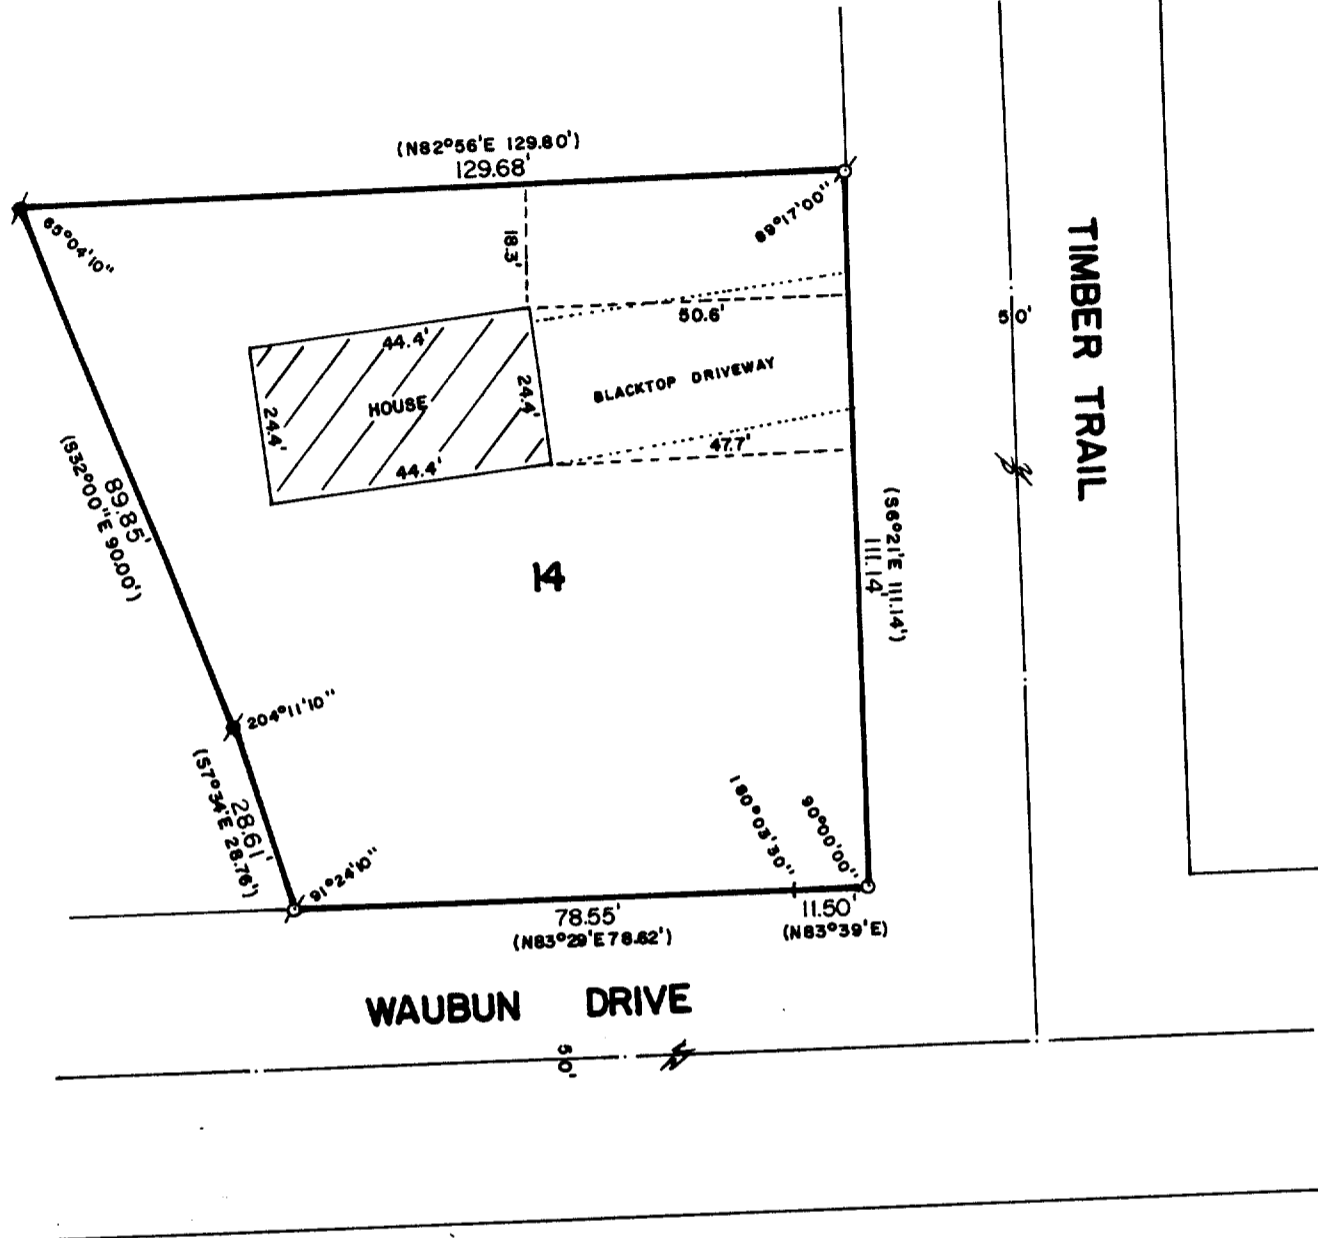

WALWORTH COUNTY
SURVEYING & MAPPING
LAKE GENEVA, WISCONSIN

PLAT OF SURVEY OF

LOT 14 OF ADDITION "E" OF COUNTRY CLUB
ESTATES, LOCATED IN THE VILLAGE OF FONTANA-
ON-GENEVA LAKE, WALWORTH COUNTY, WISCONSIN.

ORDERED BY: COLDWELL BANKER
GENEVA LAKES AREA REALTORS
838 MAIN STREET
LAKE GENEVA, WISCONSIN
53147

SCALE: 1"=30'

- ⊘ - IRON PIPE FOUND
- - CONCRETE MONUMENT FOUND
- - IRON ROD PLACED
- () - RECORDED AS