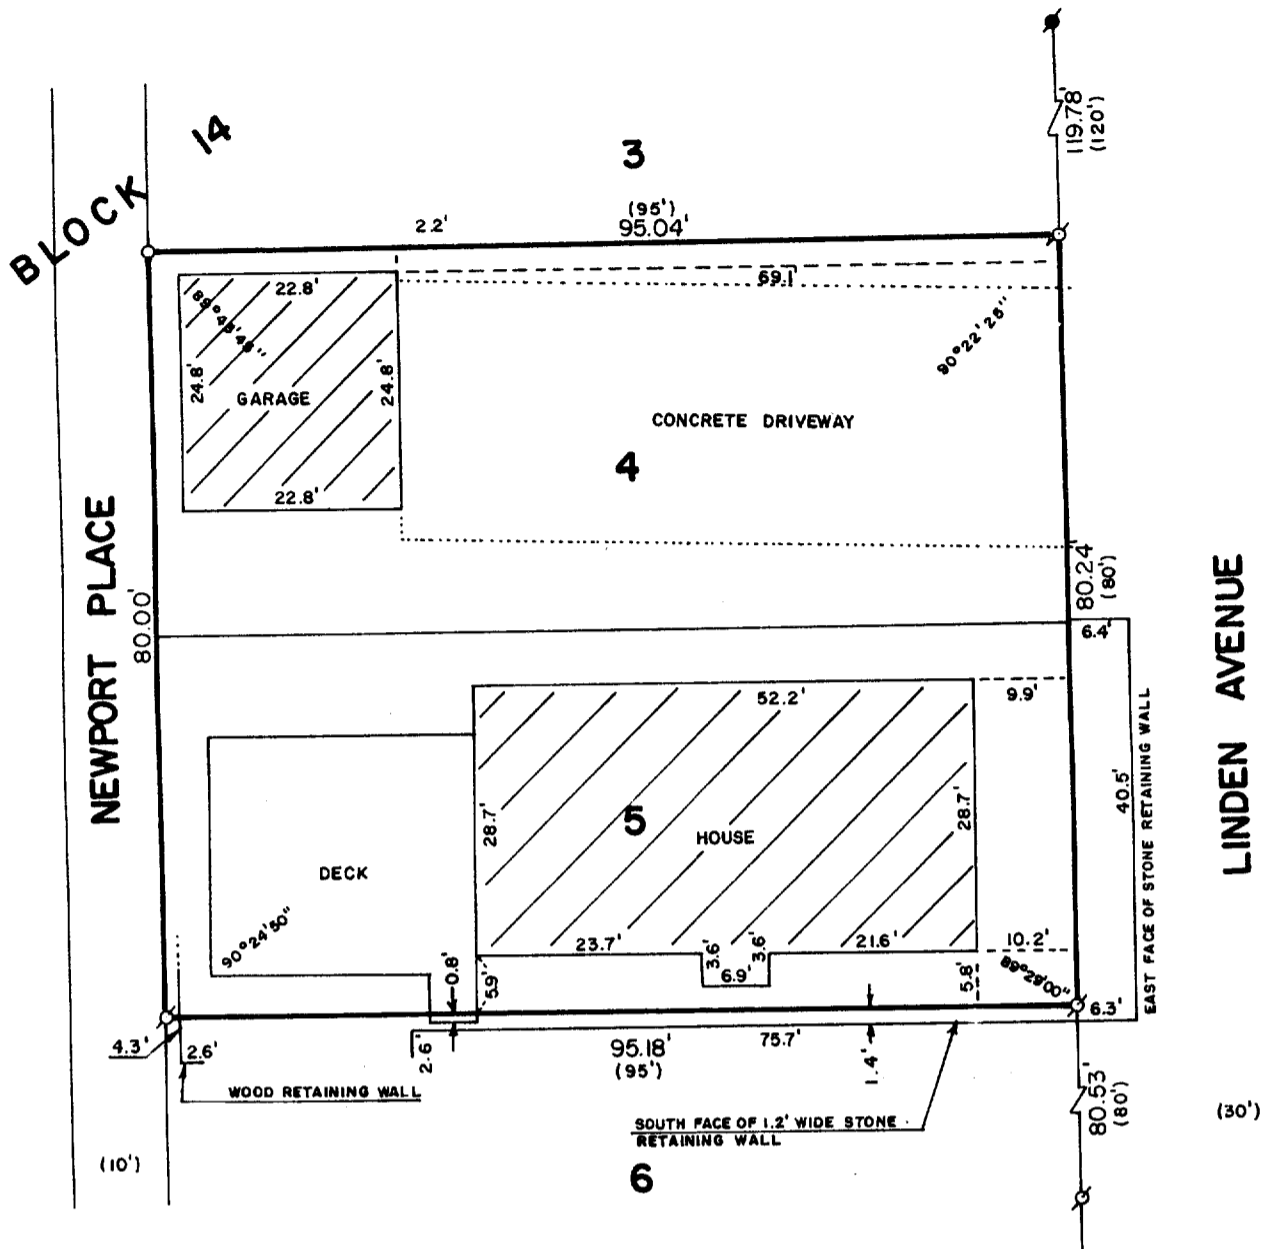

WALWORTH COUNTY
SURVEYING & MAPPING
LAKE GENEVA, WISCONSIN

PLAT OF SURVEY OF

LOTS 4 AND 5, BLOCK 14 OF GLENWOOD SPRINGS, LOCATED IN THE VILLAGE OF FONTANA-ON-GENEVA LAKE, WALWORTH COUNTY, WISCONSIN.

ORDERED BY: KFEFE REAL ESTATE
P. O. BOX 267
WALWORTH, WISCONSIN

SCALE: 1"=20'

- ⊕ - IRON PIPE FOUND
- - CONCRETE MONUMENT FOUND
- - IRON ROD PLACED
- () - RECORDED AS

I, ROBERT M. BAERENWALD, DO HEREBY CERTIFY THAT I HAVE SURVEYED THE PROPERTY HEREON DESCRIBED ACCORDING TO THE OFFICIAL RECORDS AND THAT THE PLAT HEREON IS A CORRECT REPRESENTATION OF THE PROPERTY LINES TO THE BEST OF MY KNOWLEDGE AND BELIEF.