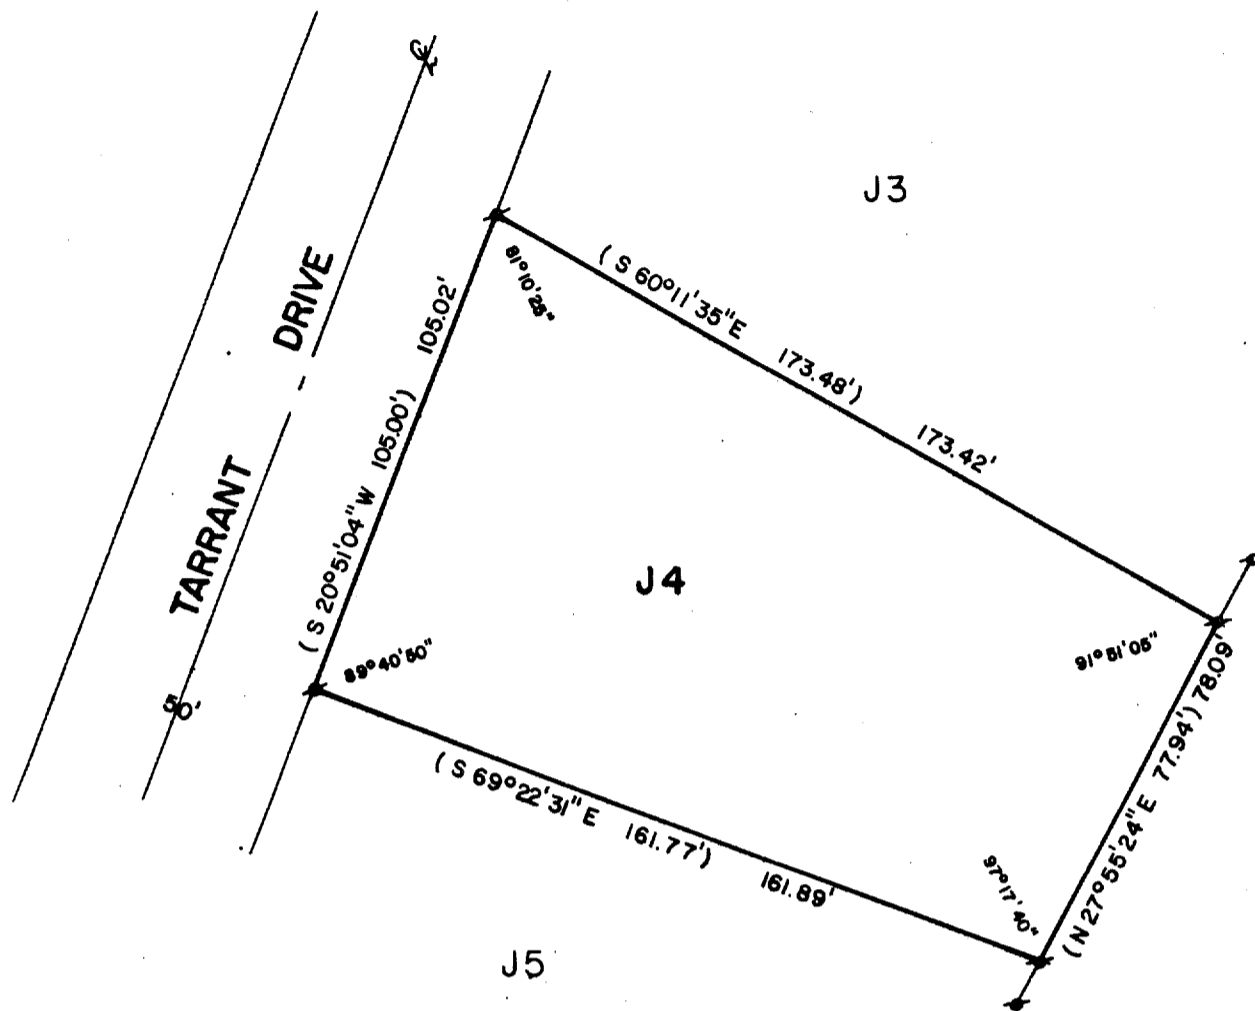

WALWORTH COUNTY  
SURVEYING & MAPPING  
LAKE GENEVA, WISCONSIN

PLAT OF SURVEY OF

LOT J4 OF COUNTY CLUB ESTATES ADDITION J, VILLAGE  
OF FONTANA-ON-GENEVA LAKE, WALWORTH COUNTY, WISCONSIN

ORDERED BY: ROBERT DEERING  
P.O. BOX 944  
ELKHORN, WI. 53121

SCALE - 1"=40'

LEGEND  
⊕ - IRON PIPE FOUND  
( ) - RECORDED AS

I, ROBERT M. BAERENWALD, DO HEREBY CERTIFY THAT I  
HAVE SURVEYED THE PROPERTY HEREON DESCRIBED ACCORDING  
TO THE OFFICIAL RECORDS AND THAT THE PLAT HEREON IS A  
CORRECT REPRESENTATION OF THE PROPERTY LINES TO THE  
BEST OF MY KNOWLEDGE AND BELIEF.