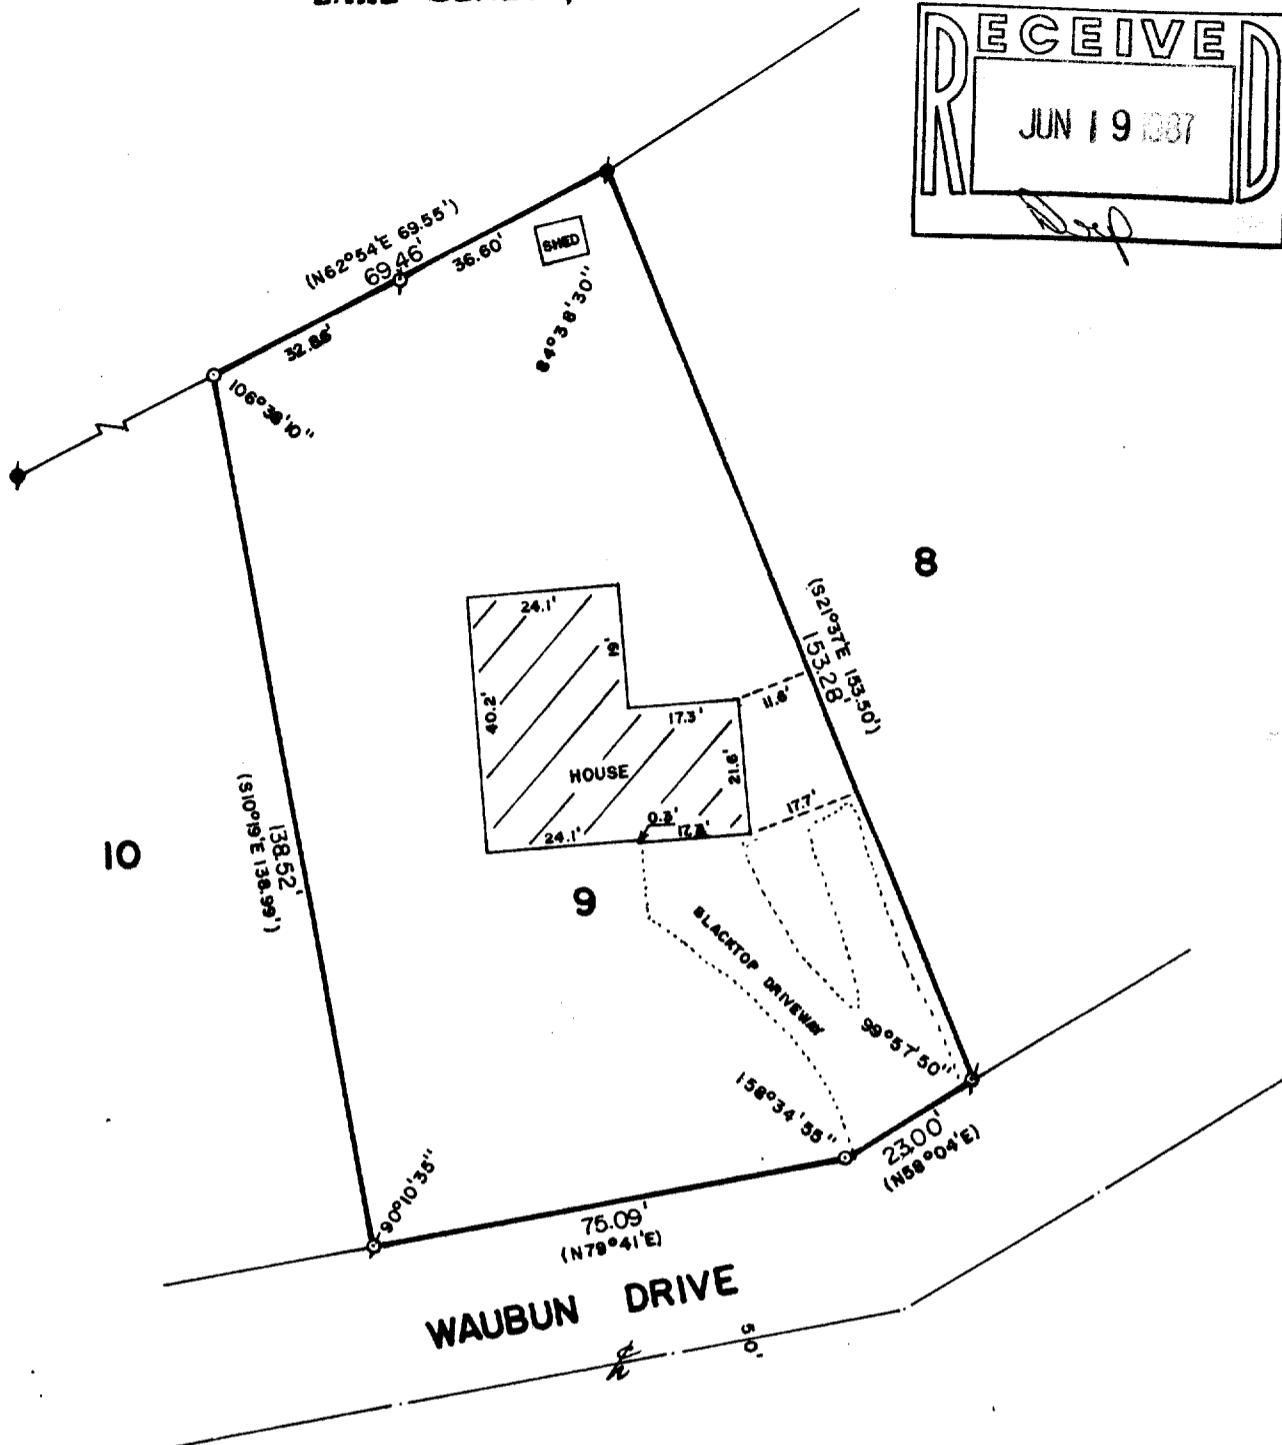

WALWORTH COUNTY
SURVEYING & MAPPING
LAKE GENEVA, WISCONSIN

PLAT OF SURVEY OF

LOT 9 OF ADDITION "E" TO COUNTRY CLUB ESTATES, LOCATED IN THE VILLAGE OF FONTANA-ON-GENEVA LAKE, WALWORTH COUNTY, WISCONSIN.

ORDERED BY: KEEFE REAL ESTATE
P. O. BOX 268
WALWORTH, WISCONSIN

SCALE: 1"=30'

- ⊙ - IRON PIPE FOUND
- - CONCRETE MONUMENT FOUND
- - IRON ROD PLACED
- () - RECORDED AS

I, ROBERT M. BAERENWALD, DO HEREBY CERTIFY THAT I HAVE SURVEYED THE PROPERTY HEREON DESCRIBED ACCORDING TO THE OFFICIAL RECORDS AND THAT THE PLAT HEREON IS A CORRECT REPRESENTATION OF THE PROPERTY LINES TO THE BEST OF MY KNOWLEDGE AND BELIEF.