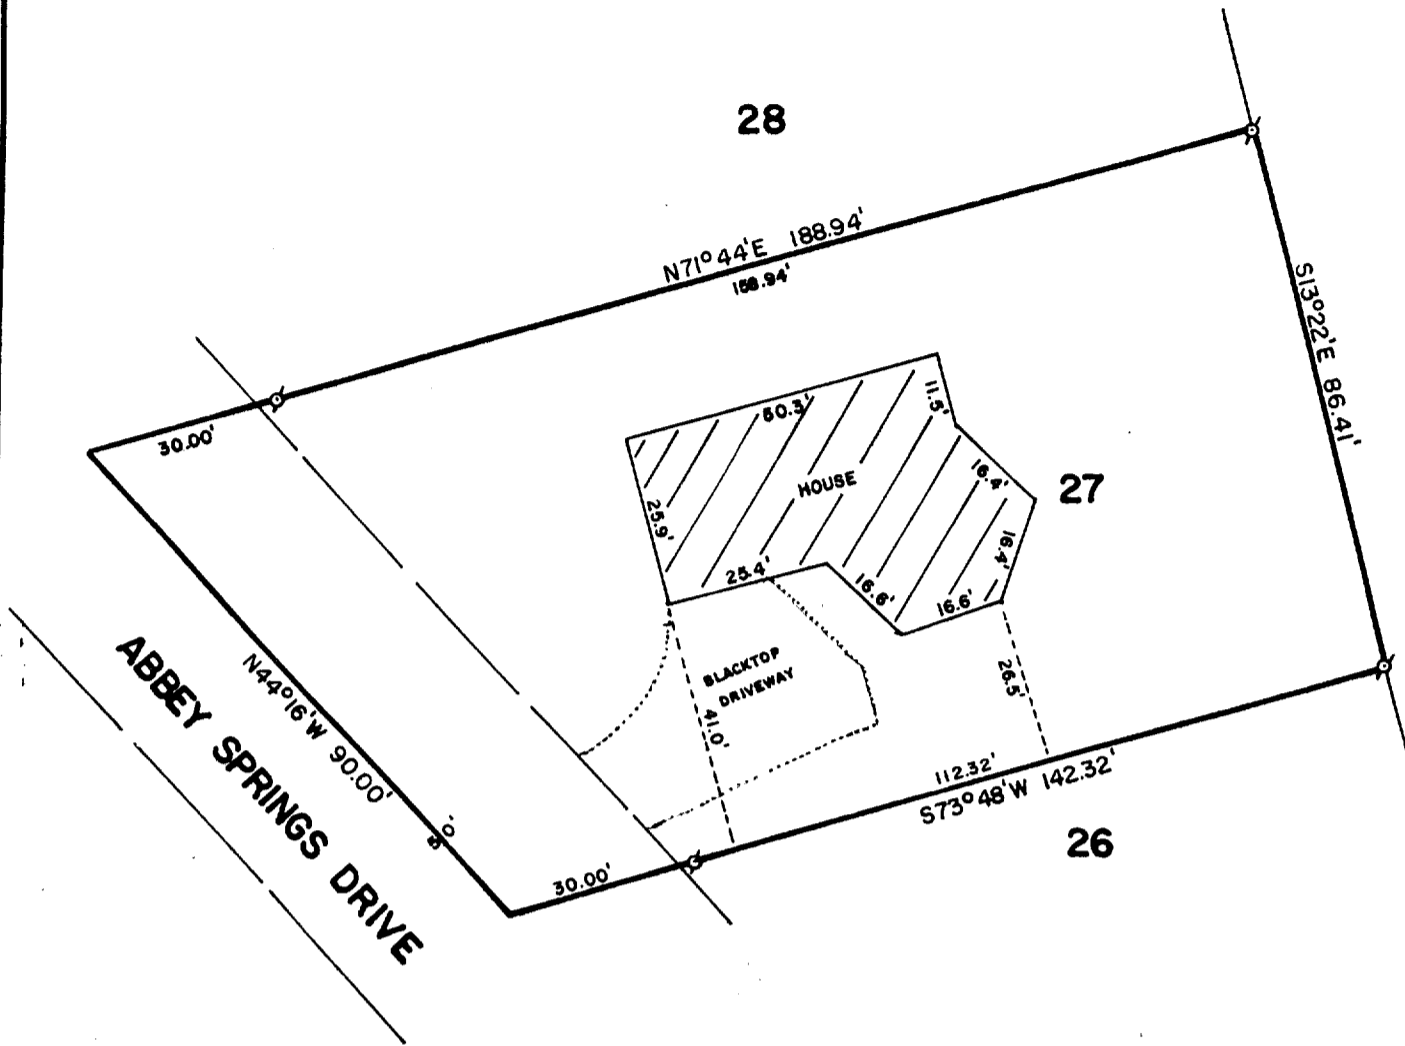

WALWORTH COUNTY
SURVEYING & MAPPING
LAKE GENEVA, WISCONSIN

PLAT OF SURVEY OF

UNIT 27 OF ABBEY SPRINGS CONDOMINIUM,
LOCATED IN THE VILLAGE OF FONTANA-ON-
GENEVA LAKE, WALWORTH COUNTY, WISCONSIN.

ORDERED BY: COLDWELL BANKER-GENEVA LAKES AREA
REALTORS
838 MAIN STREET
LAKE GENEVA, WISCONSIN 53147

SCALE: 1"=30'

⊕ - IRON PIPE FOUND

I, ROBERT M. BAERENWALD, DO HEREBY CERTIFY THAT I
HAVE SURVEYED THE PROPERTY HEREON DESCRIBED ACCORDING
TO THE OFFICIAL RECORDS AND THAT THE PLAT HEREON IS A
CORRECT REPRESENTATION OF THE PROPERTY LINES TO THE
BEST OF MY KNOWLEDGE AND BELIEF.