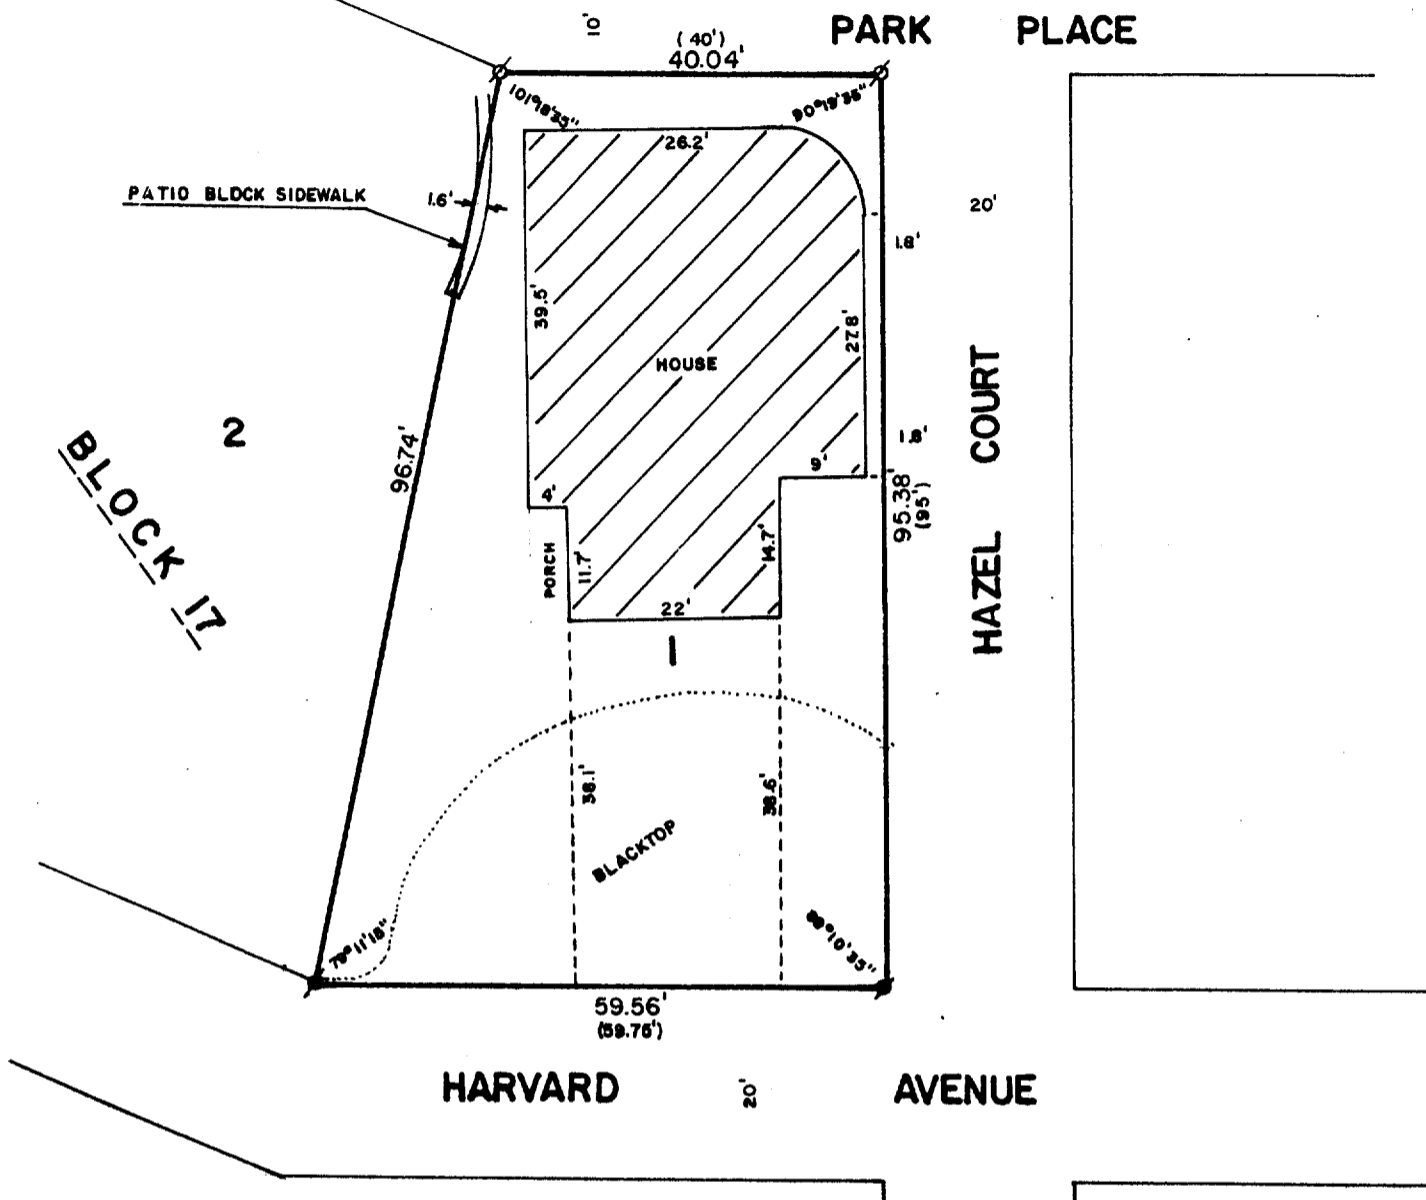

WALWORTH COUNTY
SURVEYING & MAPPING
LAKE GENEVA, WISCONSIN

PLAT OF SURVEY OF

LOT 1, BLOCK 17 OF GLENWOOD SPRINGS,
A SUBDIVISION LOCATED IN THE VILLAGE
OF FONTANA-ON-GENEVA LAKE, WALWORTH
COUNTY, WISCONSIN.

ORDERED BY: KEEFE REAL ESTATE
P. O. BOX 268
WALWORTH, WISCONSIN 53184

SCALE: 1"=20'

- ∅ - IRON ROD FOUND
- - CONCRETE MONUMENT FOUND
- () - RECORDED AS

I, ROBERT M. BAERENWALD, DO HEREBY CERTIFY THAT I
HAVE SURVEYED THE PROPERTY HEREON DESCRIBED ACCORDING
TO THE OFFICIAL RECORDS AND THAT THE PLAT HEREON IS A
CORRECT REPRESENTATION OF THE PROPERTY LINES TO THE
BEST OF MY KNOWLEDGE AND BELIEF.