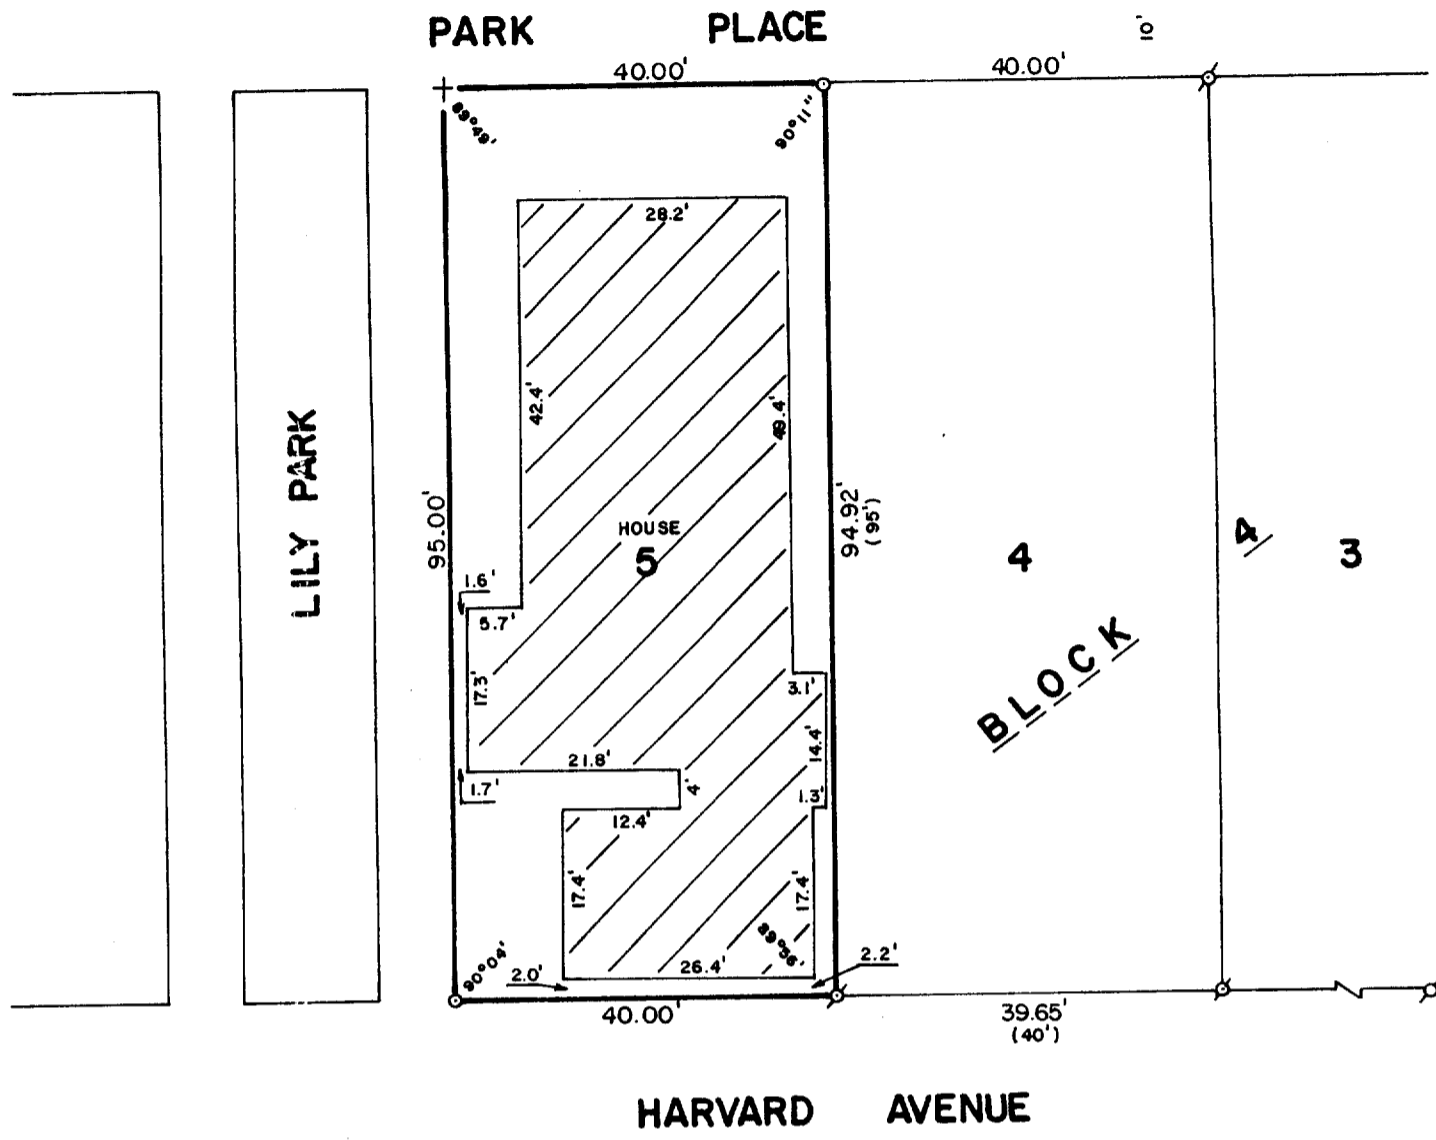

WALWORTH COUNTY  
SURVEYING & MAPPING  
LAKE GENEVA, WISCONSIN

PLAT OF SURVEY OF

LOT 5, BLOCK 4 OF GLENWOOD SPRINGS,  
LOCATED IN THE VILLAGE OF FONTANA-  
ON-GENEVA LAKE, WALWORTH COUNTY,  
WISCONSIN.

ORDERED BY: KEEFE REAL ESTATE  
P. O. BOX 268  
WALWORTH, WISCONSIN 53184

SCALE: 1"=20'

- ⊕ - IRON PIPE FOUND
- - IRON ROD PLACED
- + - CUT CROSS IN CONCRETE
- ( ) - RECORDED AS

I, ROBERT M. BAERENWALD, DO HEREBY CERTIFY THAT I  
HAVE SURVEYED THE PROPERTY HEREON DESCRIBED ACCORDING  
TO THE OFFICIAL RECORDS AND THAT THE PLAT HEREON IS A  
CORRECT REPRESENTATION OF THE PROPERTY LINES TO THE  
BEST OF MY KNOWLEDGE AND BELIEF.