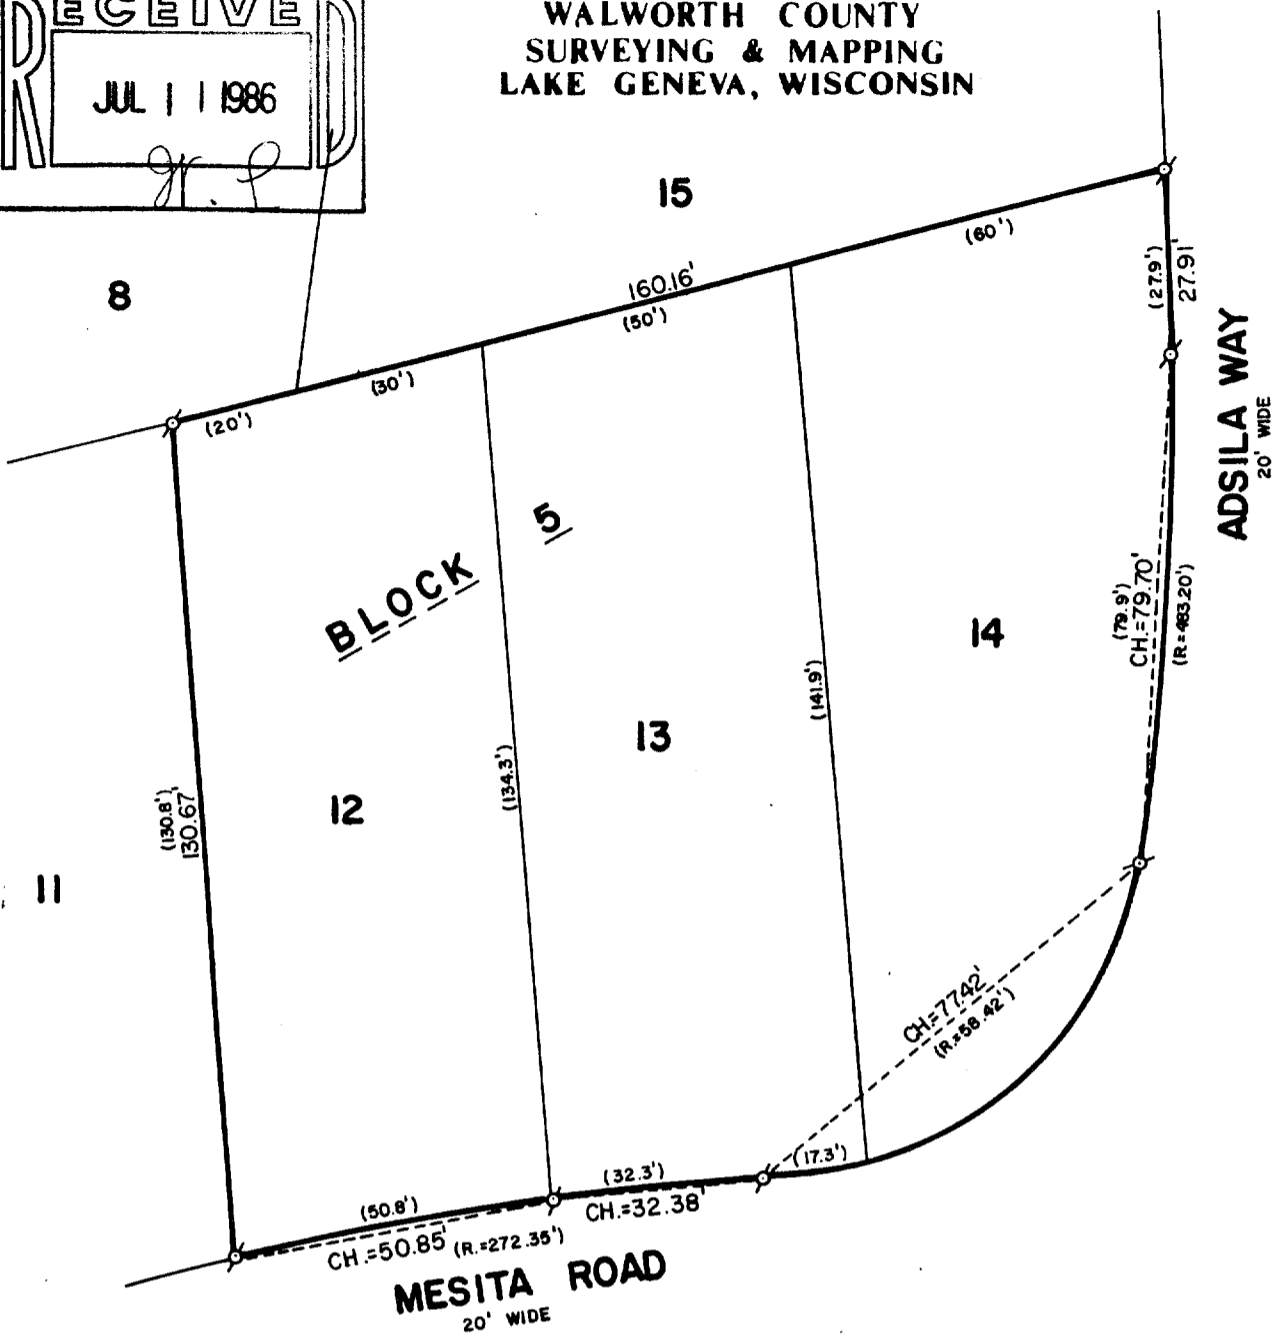

WALWORTH COUNTY
SURVEYING & MAPPING
LAKE GENEVA, WISCONSIN

PLAT OF SURVEY OF

LOTS 12, 13 AND 14, BLOCK 5 OF INDIAN
HILLS FIRST ADDITION, LOCATED IN THE
VILLAGE OF FONTANA-ON-GENEVA LAKE,
WALWORTH COUNTY, WISCONSIN.

ORDERED BY: KEEFE REAL ESTATE
704 MAIN STREET
LAKE GENEVA, WISCONSIN 53147

SCALE: 1"=30'

σ - IRON PIPE FOUND
() - RECORDED AS

I, ROBERT M. BAERENWALD, DO HEREBY CERTIFY THAT I
HAVE SURVEYED THE PROPERTY HEREON DESCRIBED ACCORDING
TO THE OFFICIAL RECORDS AND THAT THE PLAT HEREON IS A
CORRECT REPRESENTATION OF THE PROPERTY LINES TO THE
BEST OF MY KNOWLEDGE AND BELIEF.