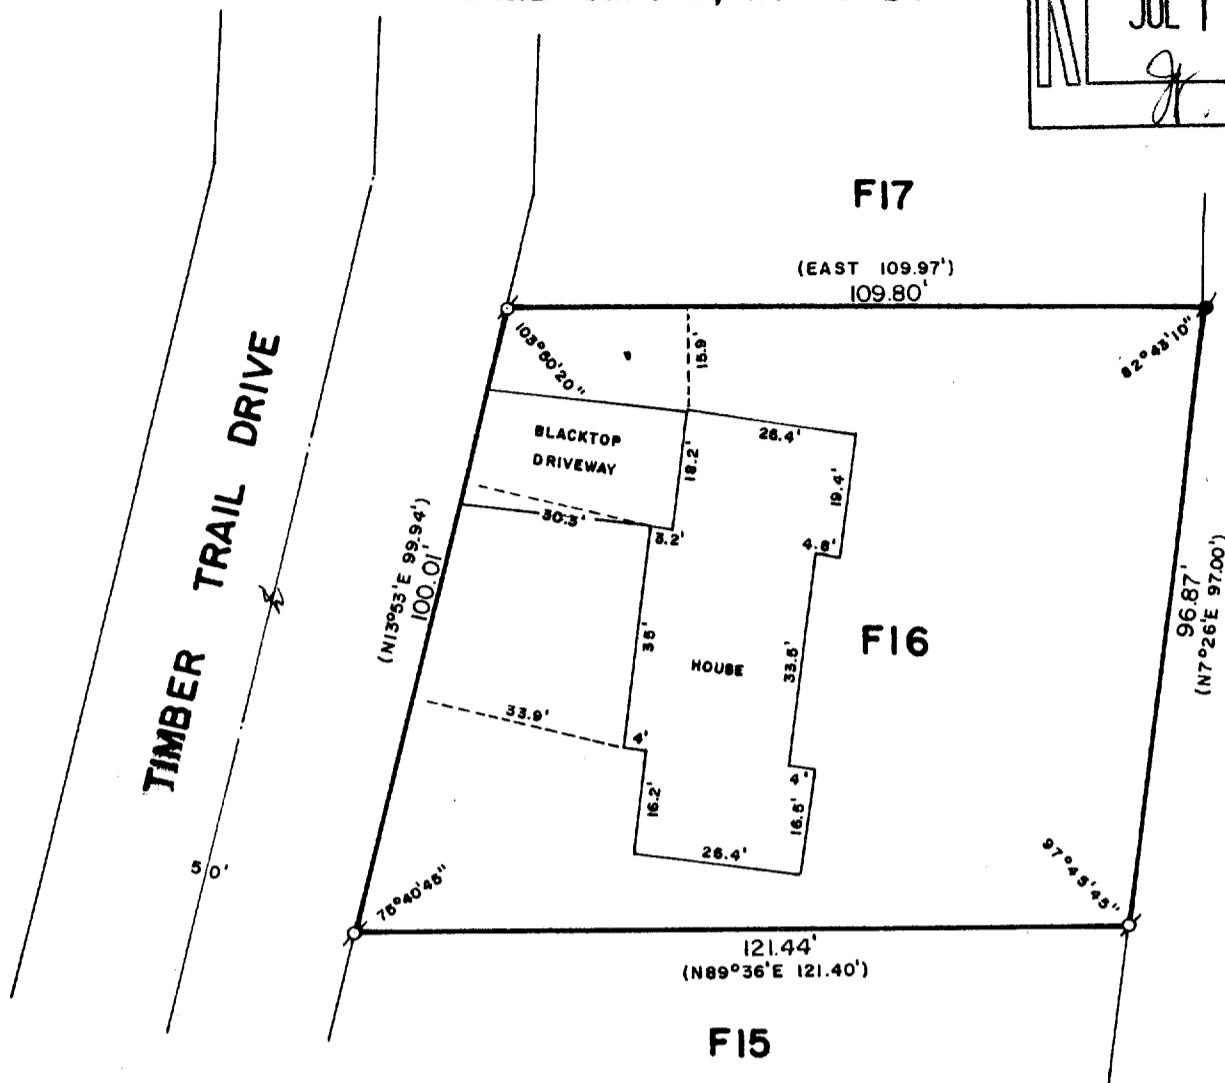

WALWORTH COUNTY
SURVEYING & MAPPING
LAKE GENEVA, WISCONSIN

PLAT OF SURVEY OF

LOT F16 OF COUNTRY CLUB ESTATES
ADDITION "F", LOCATED IN THE VILLAGE
OF FONTANA-ON-GENEVA LAKE, WALWORTH
COUNTY, WISCONSIN.

ORDERED BY: KENOSHA SAVINGS & LOAN
410 BROAD STREET
LAKE GENEVA, WISCONSIN 53147

SCALE: 1"=30'

- ⊕ - IRON PIPE FOUND
- - CONCRETE MONUMENT FOUND
- () - RECORDED AS

I, ROBERT M. BAERENWALD, DO HEREBY CERTIFY THAT I
HAVE SURVEYED THE PROPERTY HEREON DESCRIBED ACCORDING
TO THE OFFICIAL RECORDS AND THAT THE PLAT HEREON IS A
CORRECT REPRESENTATION OF THE PROPERTY LINES TO THE
BEST OF MY KNOWLEDGE AND BELIEF.