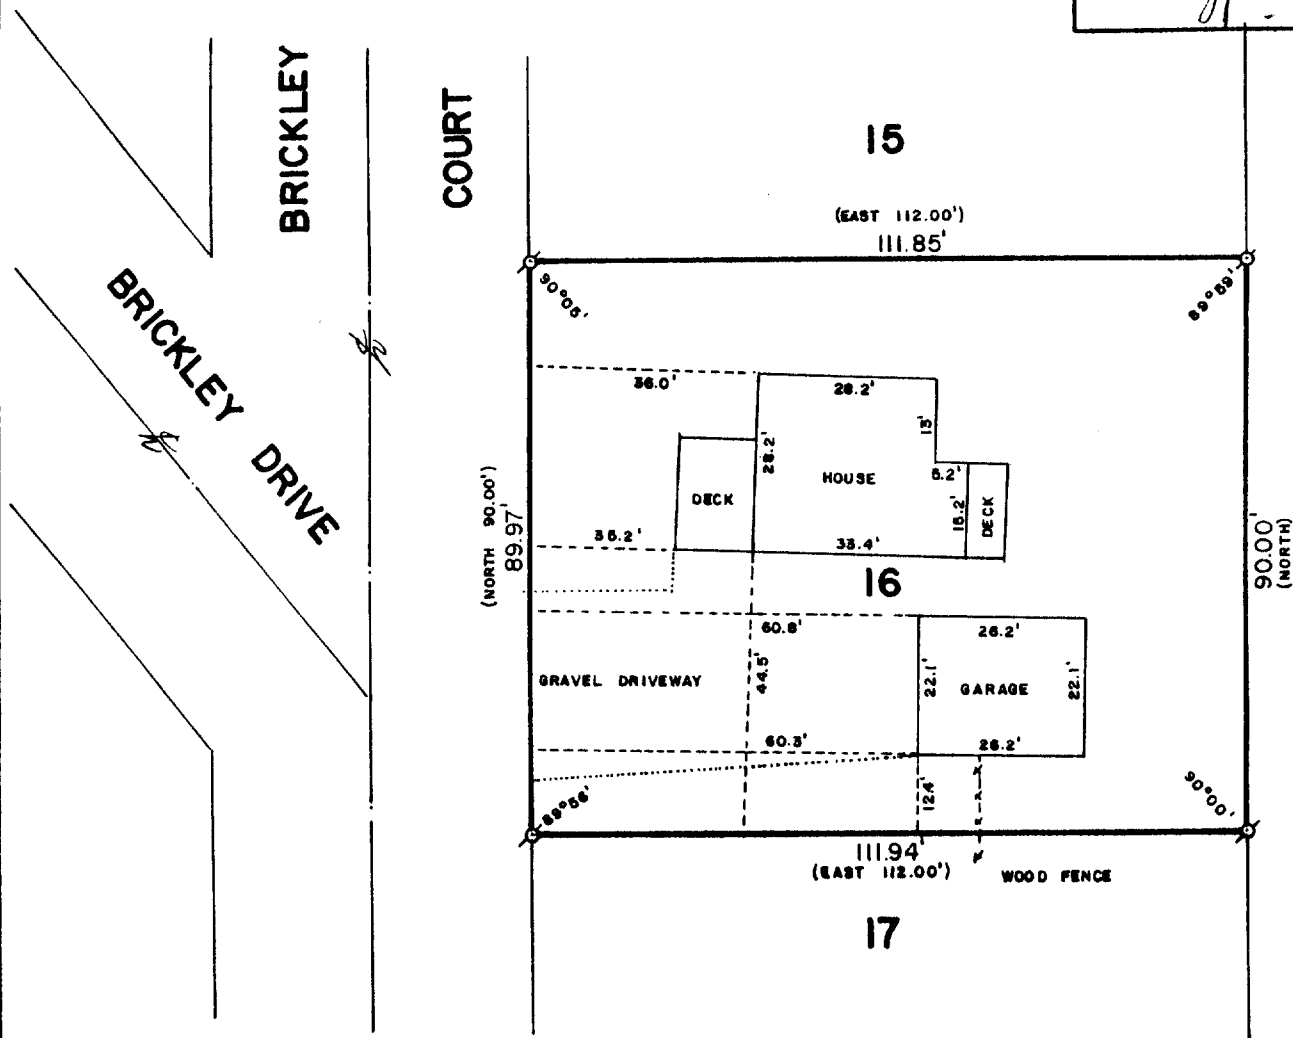

WALWORTH COUNTY
SURVEYING & MAPPING
LAKE GENEVA, WISCONSIN

PLAT OF SURVEY OF

LOT 16 OF COUNTRY CLUB ESTATES ADD. "D",
LOCATED IN THE VILLAGE OF FONTANA-ON-
GENEVA LAKE, WALWORTH COUNTY, WISCONSIN.

ORDERED BY: KEEFE REAL ESTATE
704 MAIN STREET
LAKE GENEVA, WISCONSIN 53147

SCALE: 1"=30'

σ - IRON PIPE FOUND
() - RECORDED AS

I, ROBERT M. BAERENWALD, DO HEREBY CERTIFY THAT I
HAVE SURVEYED THE PROPERTY HEREON DESCRIBED ACCORDING
TO THE OFFICIAL RECORDS AND THAT THE PLAT HEREON IS A
CORRECT REPRESENTATION OF THE PROPERTY LINES TO THE
BEST OF MY KNOWLEDGE AND BELIEF.