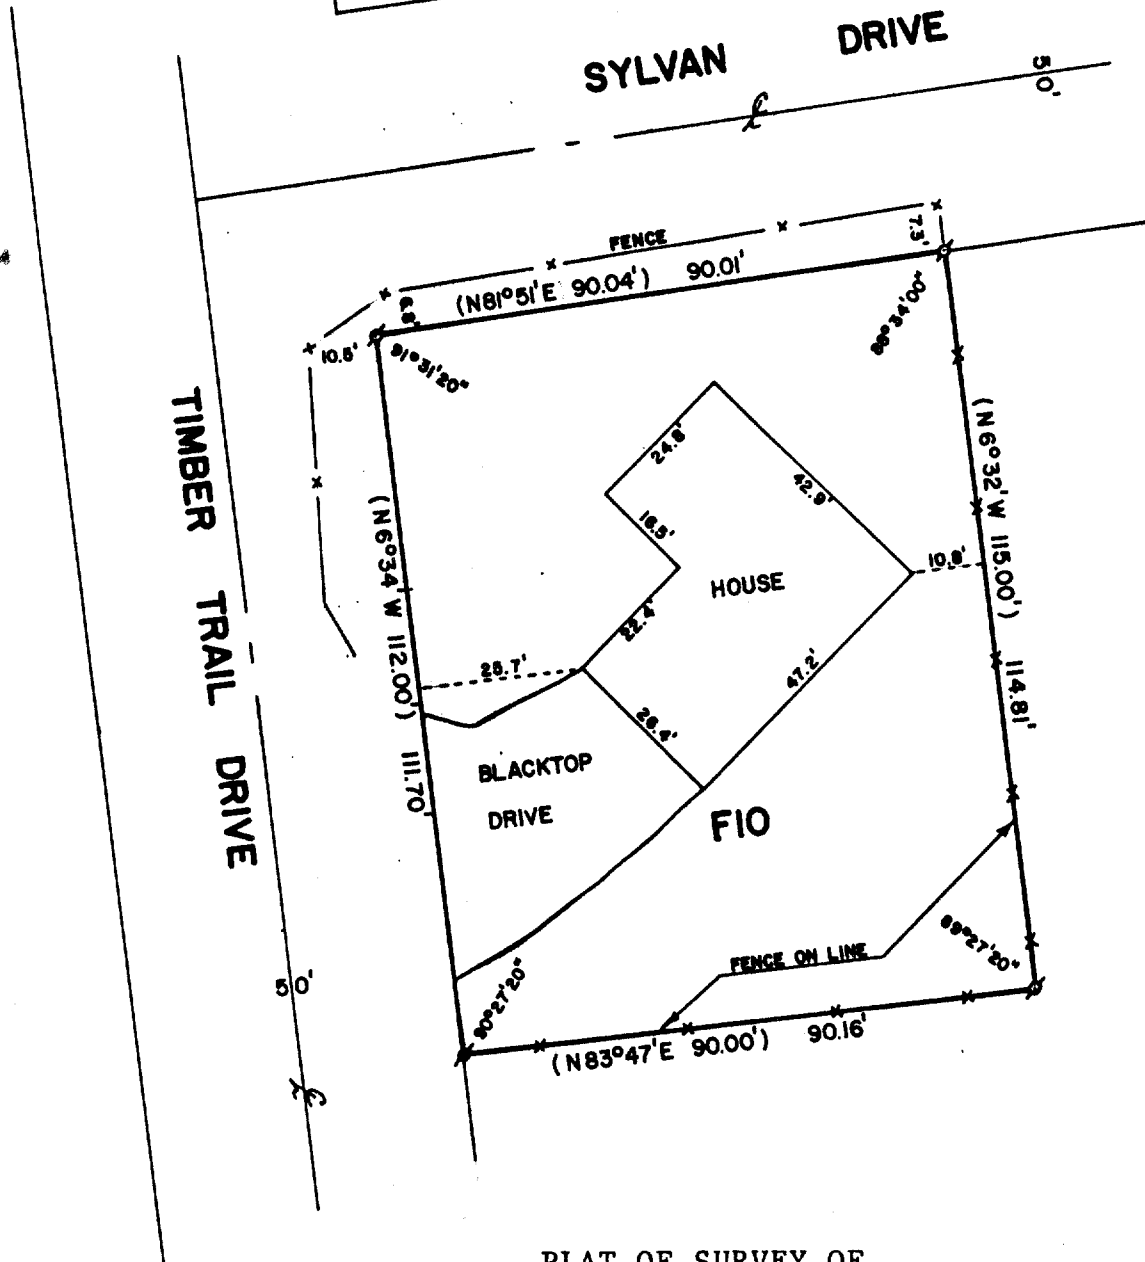

**ABELL
SURVEYING & MAPPING
DELAVAN, WISCONSIN 53115
414-728-6737**

PLAT OF SURVEY OF

LOT F10, ADDITION F, COUNTRY CLUB ESTATES,
VILLAGE OF FONTANA-ON-GENEVA LAKE, WALWORTH
COUNTY, WISCONSIN.

ORDERED BY: CENTURY 21 - SKANDIA REALTY
312 S. 7th STREET
DELAVAN, WI 53115

SCALE - 1"=30'

LEGEND

- ⊘ - IRON PIPE FOUND
- - CONCRETE MONUMENT FOUND
- () - RECORDED AS

I, DAVID F. ABELL, DO HEREBY CERTIFY
THAT I HAVE SURVEYED THE PROPERTY
HEREON DESCRIBED ACCORDING TO THE
OFFICIAL RECORDS, AND THAT THE PLAT
HEREON IS A CORRECT REPRESENTATION
OF THE PROPERTY LINES TO THE BEST OF
MY KNOWLEDGE AND BELIEF.