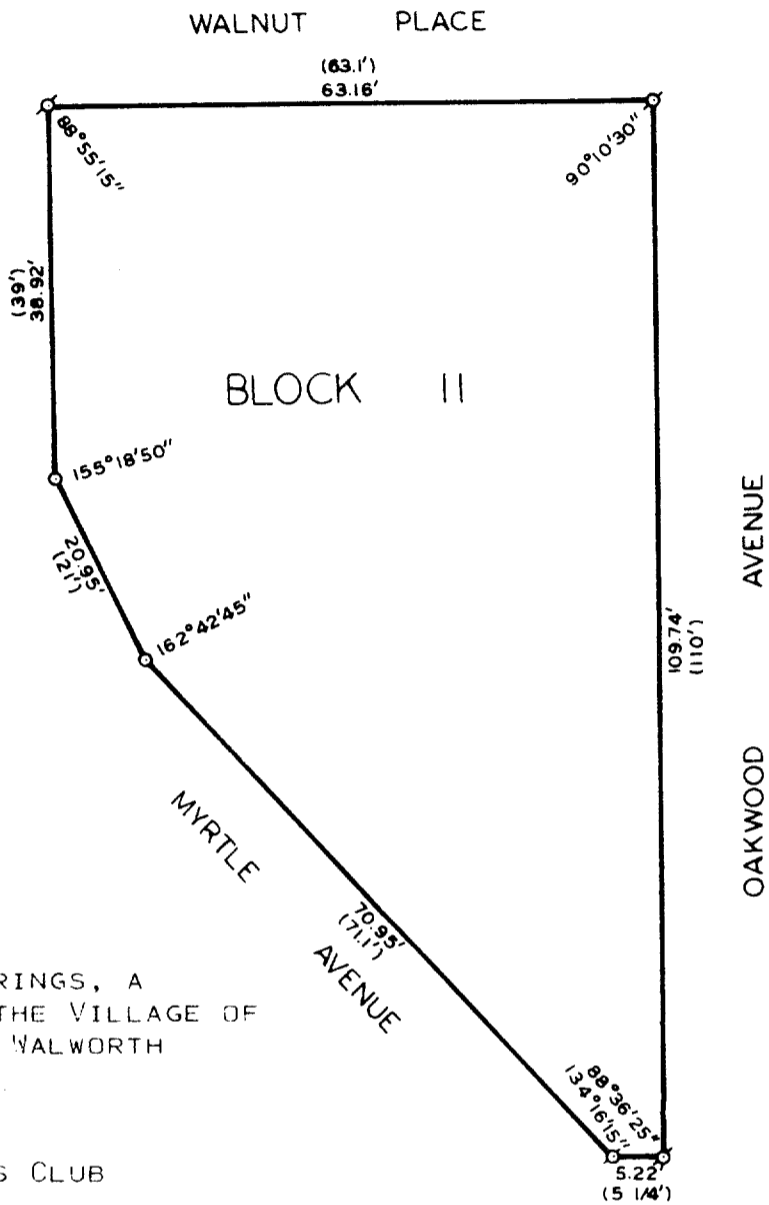

KOLB LAND CONSULTING, INC.  
 LAND SURVEYING · SUBDIVIDING · LAND PLANNING

LAKE GENEVA, WISCONSIN 53147

WHITEWATER, WISCONSIN 53190

PLAT OF SURVEY OF

BLOCK 11 OF GLENWOOD SPRINGS, A  
 SUBDIVISION LOCATED IN THE VILLAGE OF  
 FONTANA-ON-GENEVA LAKE, WALWORTH  
 COUNTY, WISCONSIN.

*Harold H. Kolb*  
 HAROLD H. KOLB  
 WISCONSIN REGISTERED LAND SURVEYOR, S- 187  
 DATE July 29, 1980

- SCALE: 1" = 20'  
 o - IRON PIPE PLACED  
 ø - IRON ROD FOUND, RESET  
 WITH IRON PIPE  
 ( ) - RECORDED AS