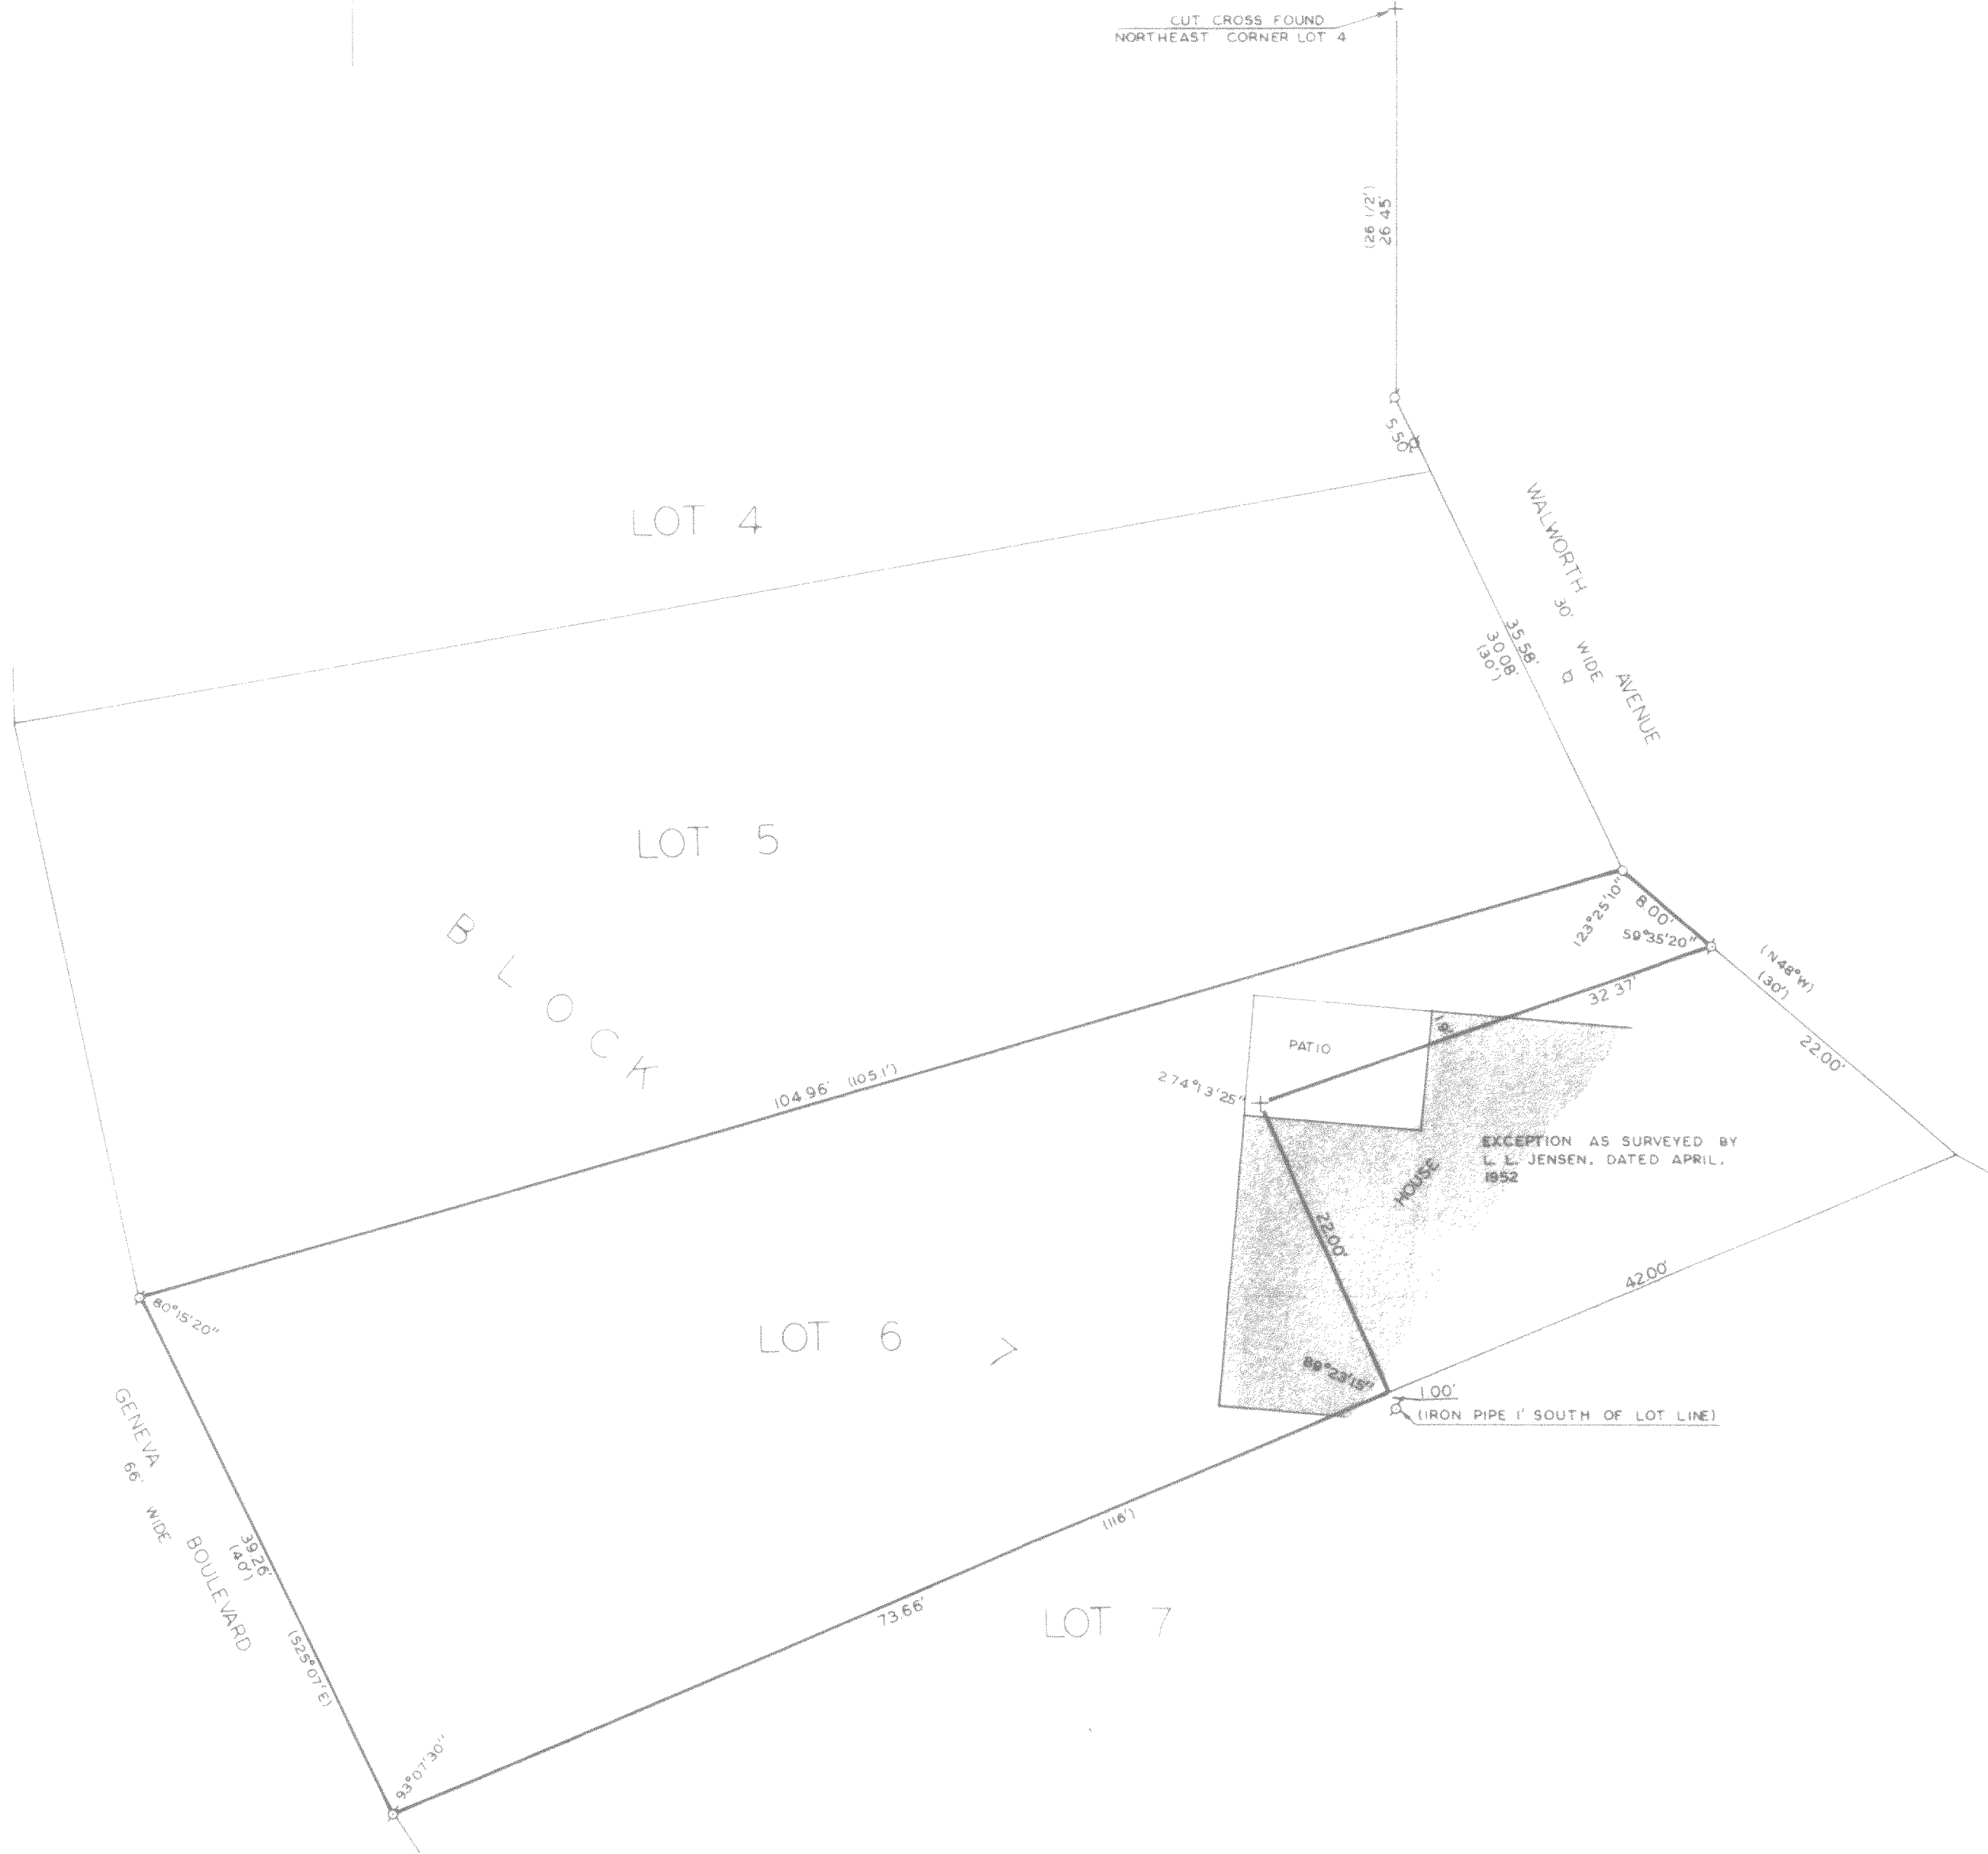

KOLB LAND CONSULTING, INC.
LAKE GENEVA, WISCONSIN

CUT CROSS FOUND
NORTHEAST CORNER LOT 4

PLAT OF SURVEY OF

PART OF LOT 6, BLOCK 7, GLENWOOD SPRINGS,
A SUBDIVISION LOCATED IN THE VILLAGE OF
FONTANA-ON GENEVA LAKE, WALWORTH COUNTY,
WISCONSIN.

ORDERED BY: TOM RICHOLSON

FOR: GLENWOOD SPRINGS CLUB
P.O. Box 298
FONTANA, WI 53125

SCALE: 1"=100'

- o - IRON PIPE FOUND
- o - IRON PIPE PLACED
- + - CUT CROSS IN CONCRETE
- () - RECORDED AS

I, HAROLD H. KOLB, DO HEREBY CERTIFY THAT I HAVE
SURVEYED THE PROPERTY HEREON DESCRIBED ACCORDING
TO THE OFFICIAL RECORDS, AND THAT THE PLAT HEREON
IS A CORRECT REPRESENTATION OF THE LOT LINES TO
THE BEST OF MY KNOWLEDGE AND BELIEF.