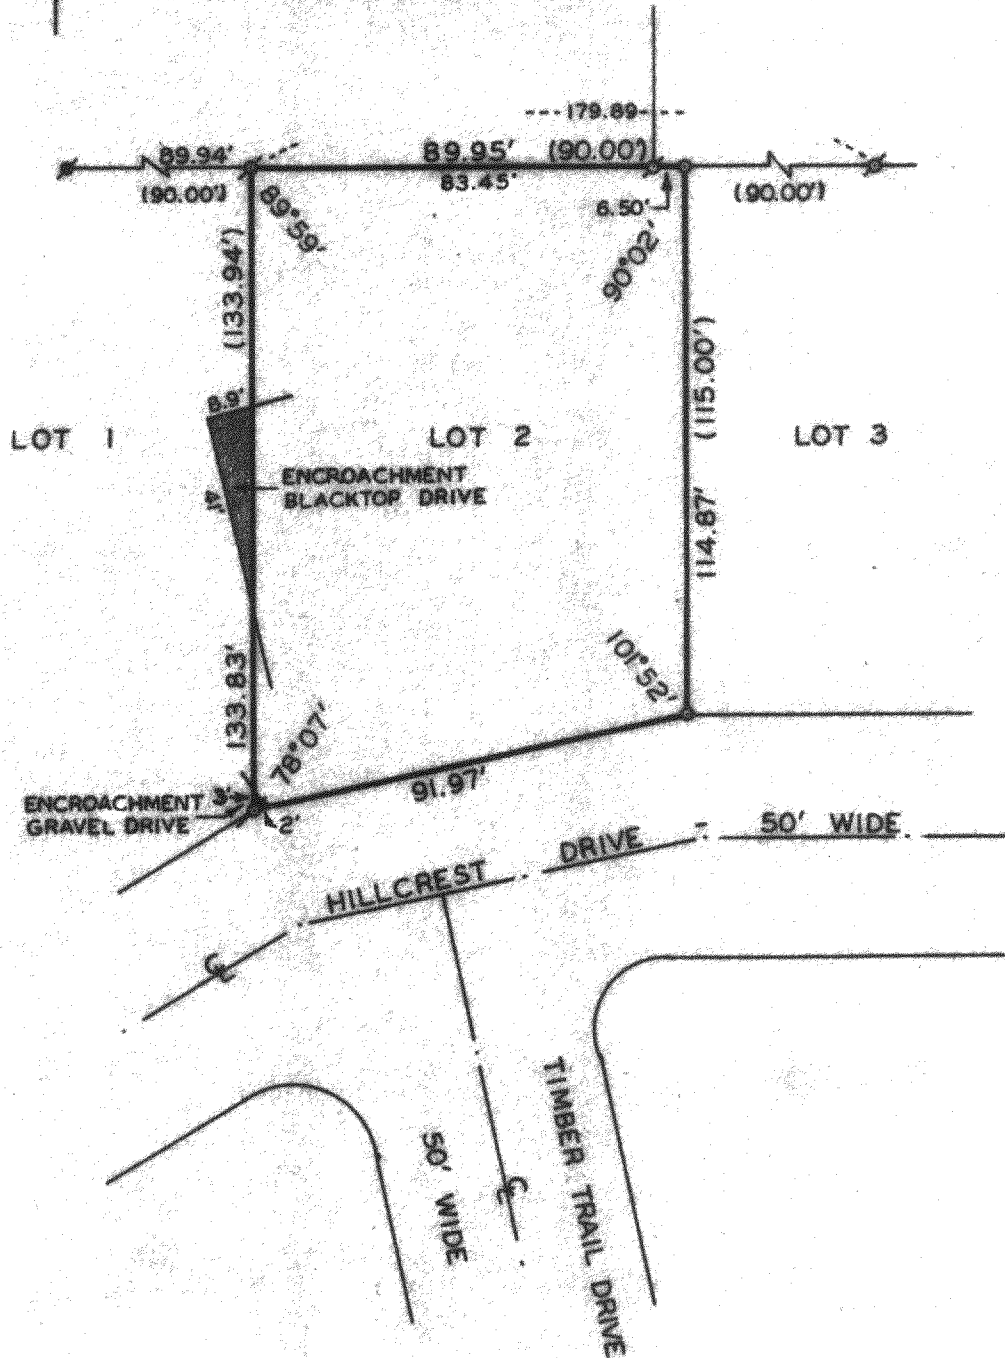

KOLB LAND CONSULTING, INC.
 LAND SURVEYING • SUBDIVIDING • LAND PLANNING

LAKE GENEVA, WISCONSIN 53147

WHITEWATER, WISCONSIN 53190

PLAT OF SURVEY OF

LOT 2, ADDITION "D" TO COUNTRY CLUB ESTATES, VILLAGE OF FONTANA-GENEVA LAKE, WALWORTH COUNTY, WISCONSIN.

OWNER: JEFFERY BAKER
 ROUTE 3--BOX 150 C
 FONTANA, WI 53125

SCALE: 1"=40'

- LEGEND
- () - RECORDED AS
 - - CONCRETE MONUMENT FOUND
 - - IRON PIPE FOUND
 - - IRON PIPE SET

I, HAROLD H. KOLB, DO HEREBY CERTIFY THAT I HAVE SURVEYED THE PROPERTY HEREON DESCRIBED ACCORDING TO THE OFFICIAL RECORDS AND THAT THE PLAT HEREON IS A CORRECT REPRESENTATION OF THE LOT LINES TO THE BEST OF MY KNOWLEDGE AND BELIEF.