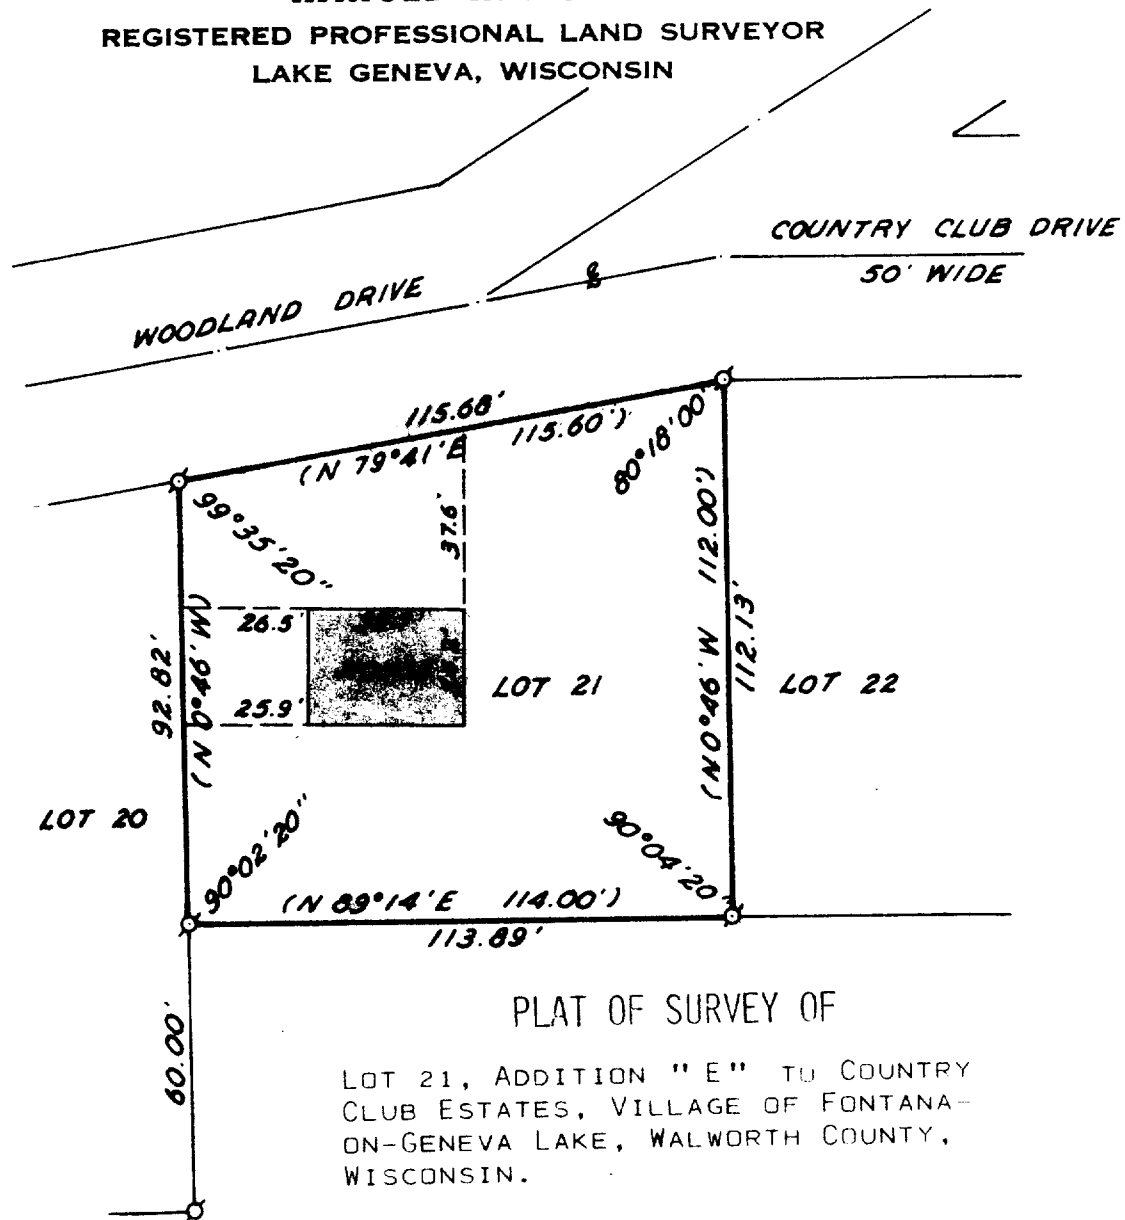

HAROLD H. KOLB

REGISTERED PROFESSIONAL LAND SURVEYOR
LAKE GENEVA, WISCONSIN

PLAT OF SURVEY OF

LOT 21, ADDITION "E" TO COUNTRY CLUB ESTATES, VILLAGE OF FONTANA-ON-GENEVA LAKE, WALWORTH COUNTY, WISCONSIN.

OWNER: DON MCGOUGH

ACCURACY: DISTANCES $\pm 0.01'$
ANGLES $\pm 05''$
ERROR OF CLOSURE-LESS THAN ONE PART IN 3000.

N

SCALE: 1"=40'

LEGEND

- ⊕ - IRON PIPE FOUND
- - IRON PIPE PLACED
- - CONCRETE MONUMENT
- x - SPIKE
- () - PLATTED AS