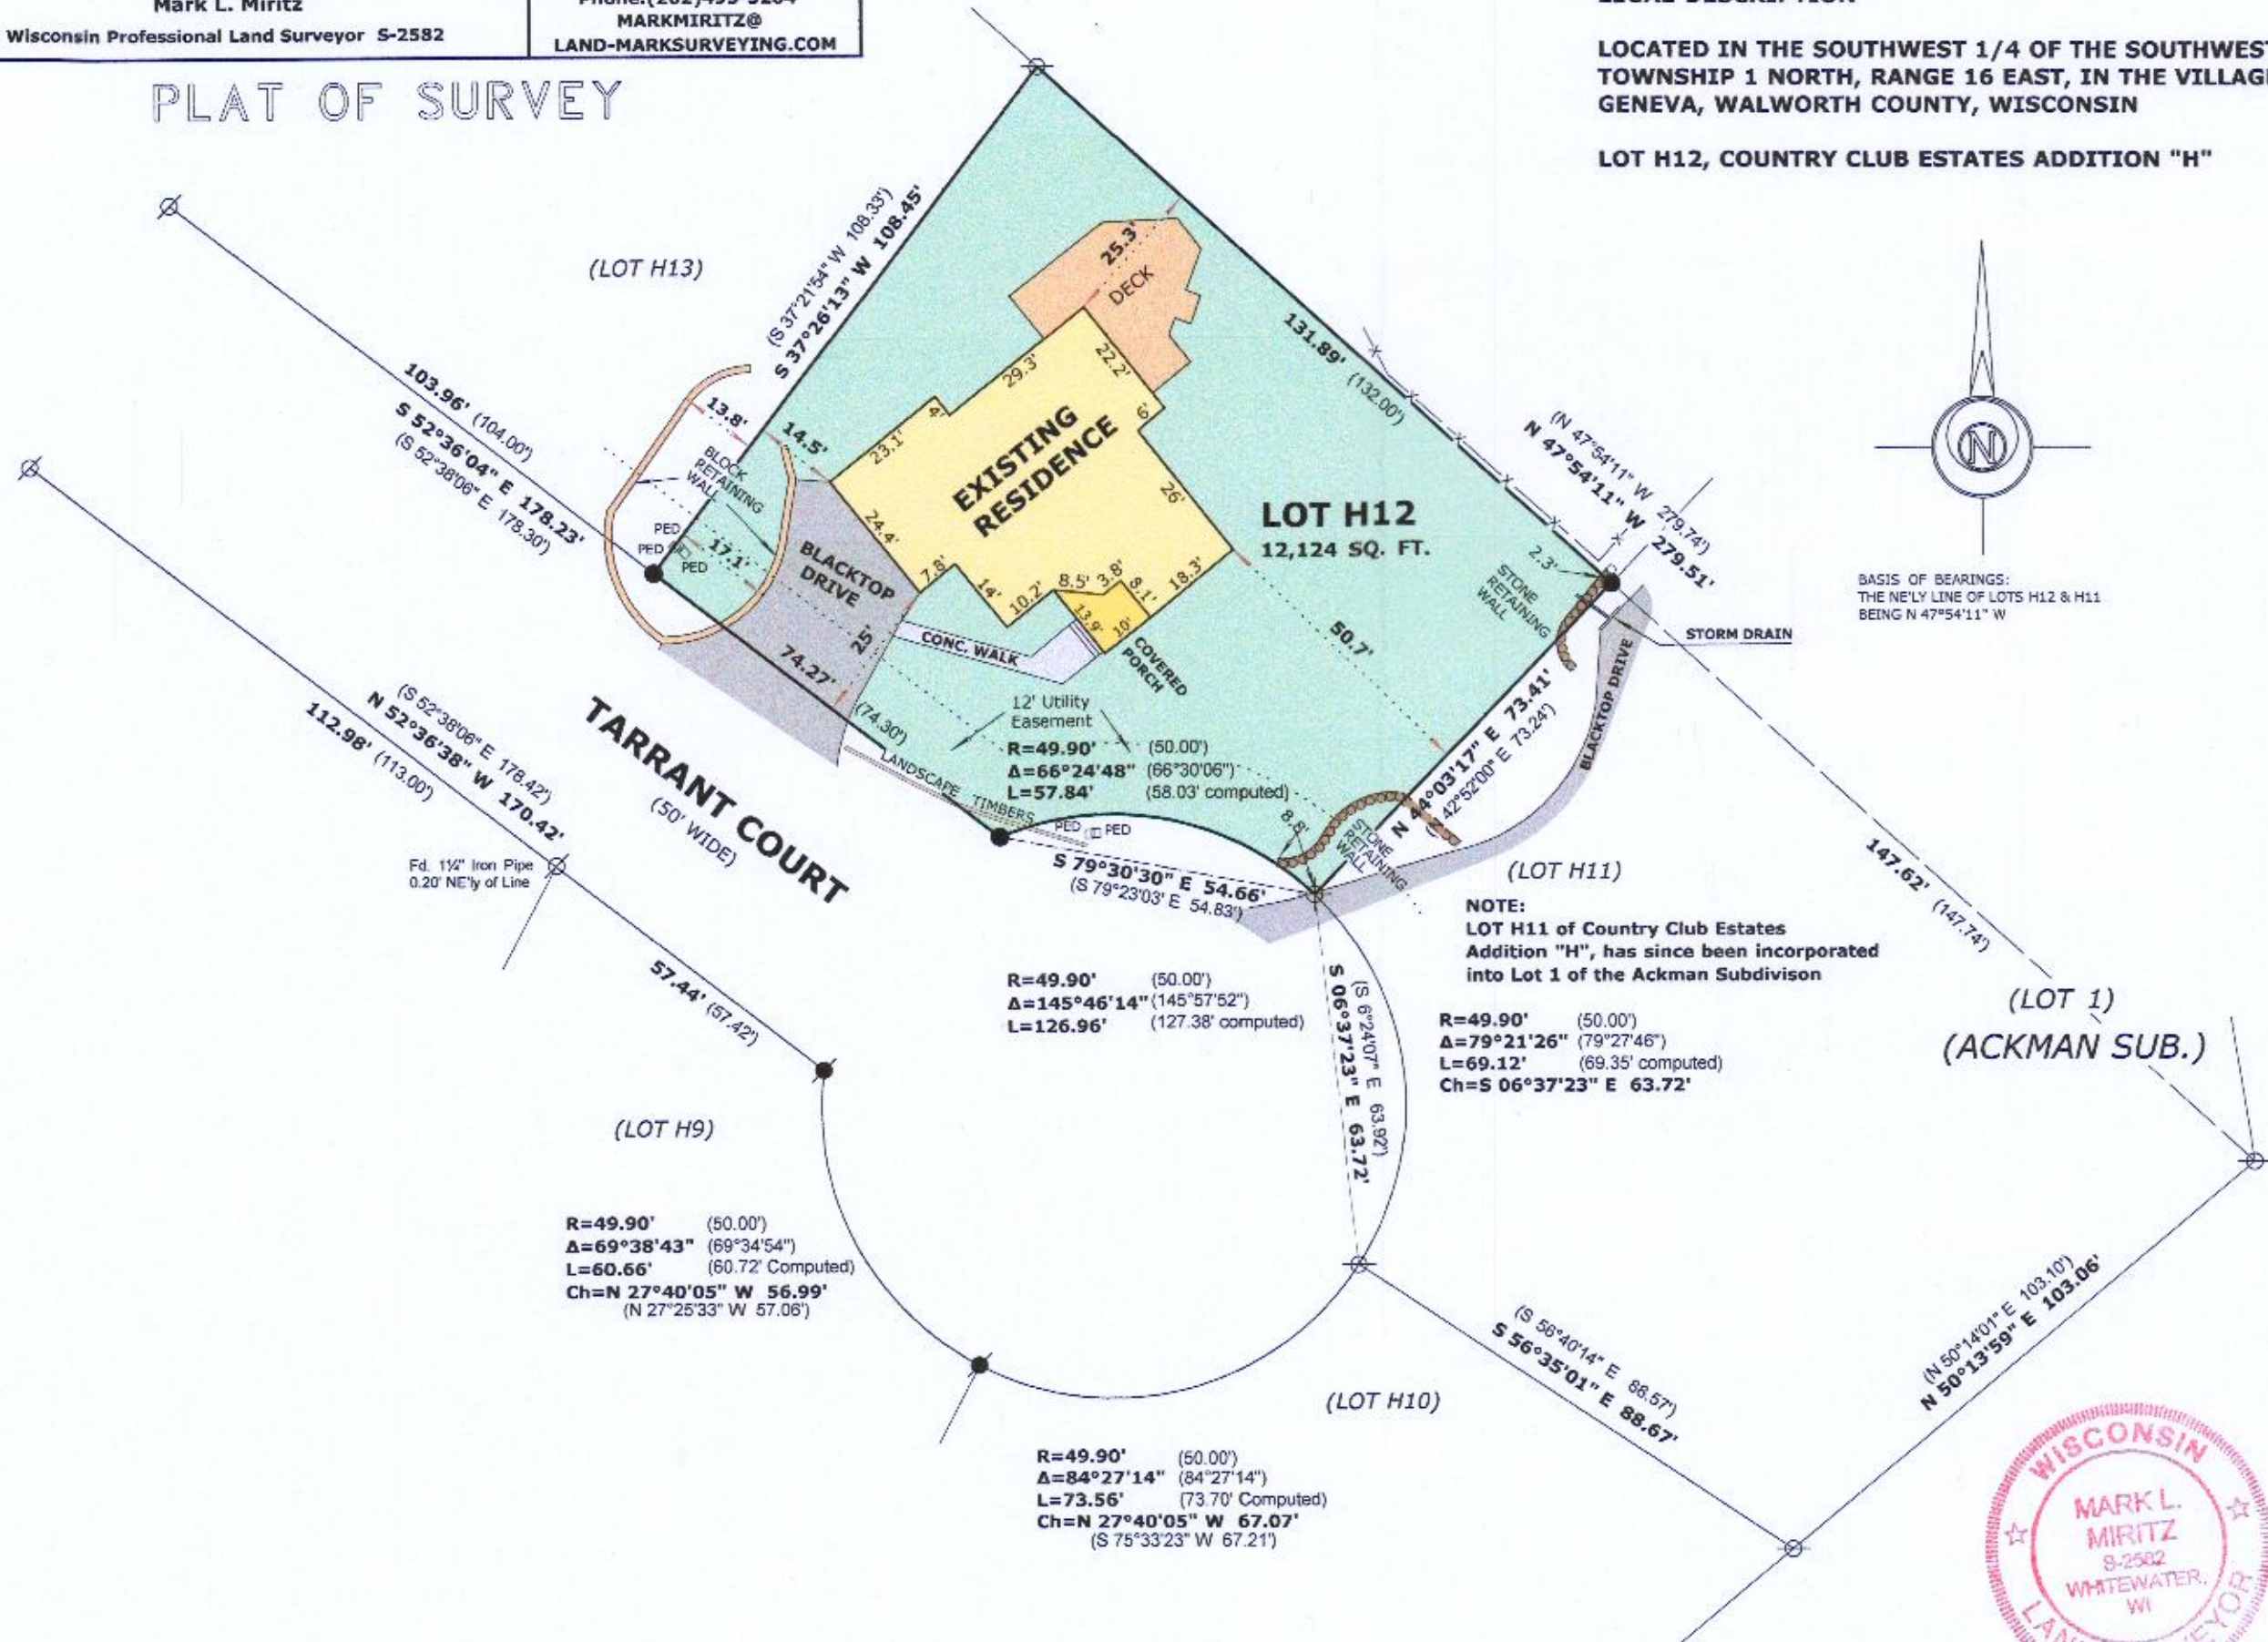

LAND-MARK SURVEYING

Mark L. Miritz

Wisconsin Professional Land Surveyor S-2582

N9330 Knuteson Drive
Whitewater, WI 53190

Phone: (262) 495-3284

MARKMIRITZ@

LAND-MARKSURVEYING.COM

PLAT OF SURVEY

LEGAL DESCRIPTION

LOCATED IN THE SOUTHWEST 1/4 OF THE SOUTHWEST 1/4, SECTION 14,
TOWNSHIP 1 NORTH, RANGE 16 EAST, IN THE VILLAGE OF FONTANA-ON-
GENEVA, WALWORTH COUNTY, WISCONSIN

LOT H12, COUNTRY CLUB ESTATES ADDITION "H"

ORDERED BY:
ALLISON LIESKE
@ PROPERTIES
880 WEST MAIN STREET
LAKE GENEVA, WI 53147

SC14-12 005-3481