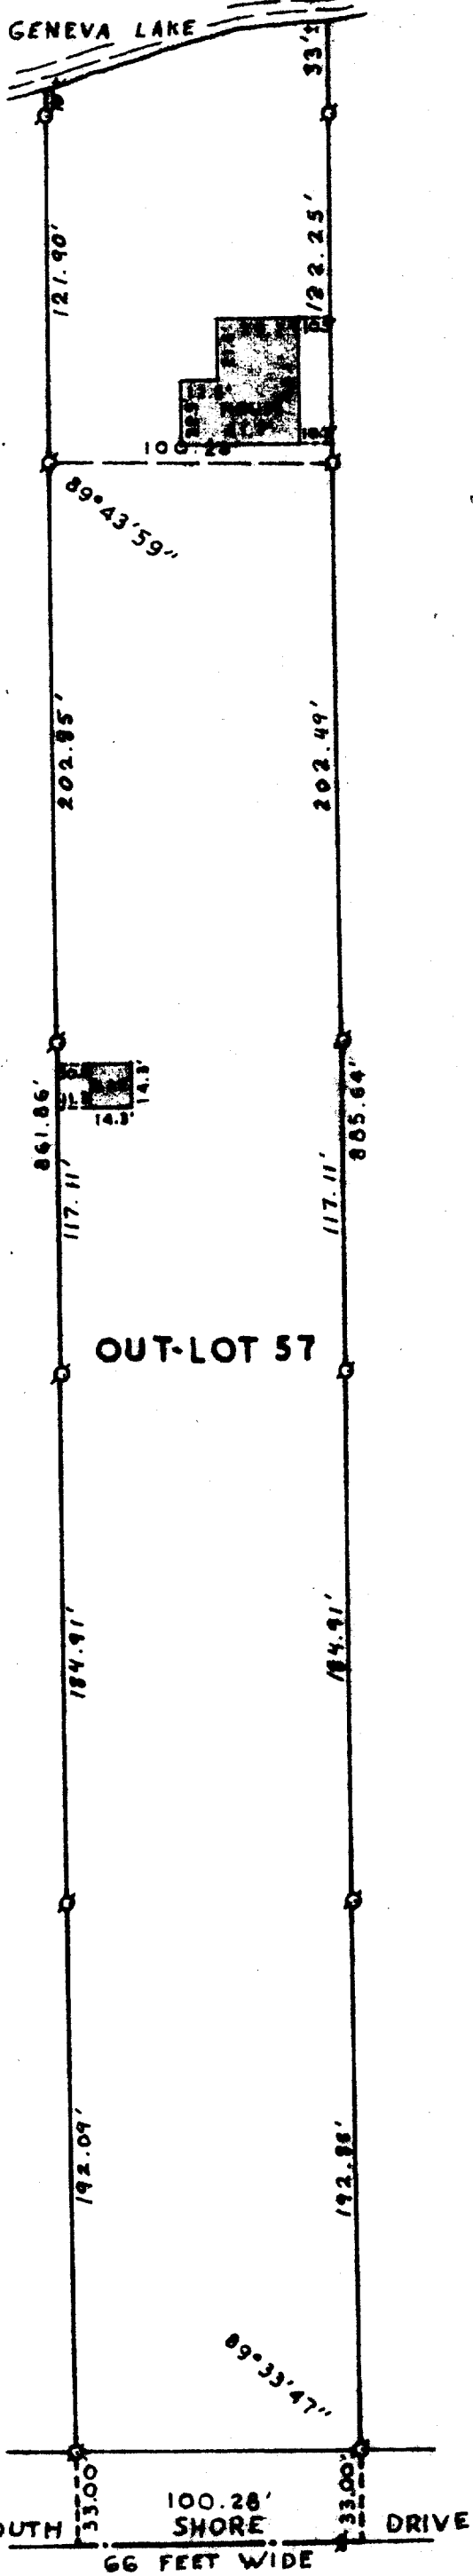

**HAROLD H. KOLB**

REGISTERED PROFESSIONAL LAND SURVEYOR  
LAKE GENEVA, WISCONSIN

PLAT OF SURVEY OF

Out-Lot 57, Assessor's Plat of  
the Village of Fontana on Geneva  
Lake, Walworth County, Wisconsin.

LEGEND

- - IRON PIPE FOUND
- - IRON PIPE PLACED
- - CONCRETE MONUMENT
- ✕ - SPIKE

SCALE: 1"=60'

I, HAROLD H. KOLB, DO HEREBY CERTIFY THAT I HAVE SURVEYED THE PROPERTY HEREON DESCRIBED ACCORDING TO THE OFFICIAL RECORDS, AND THAT THE PLAT HEREON IS A CORRECT REPRESENTATION OF THE LOT LINES.