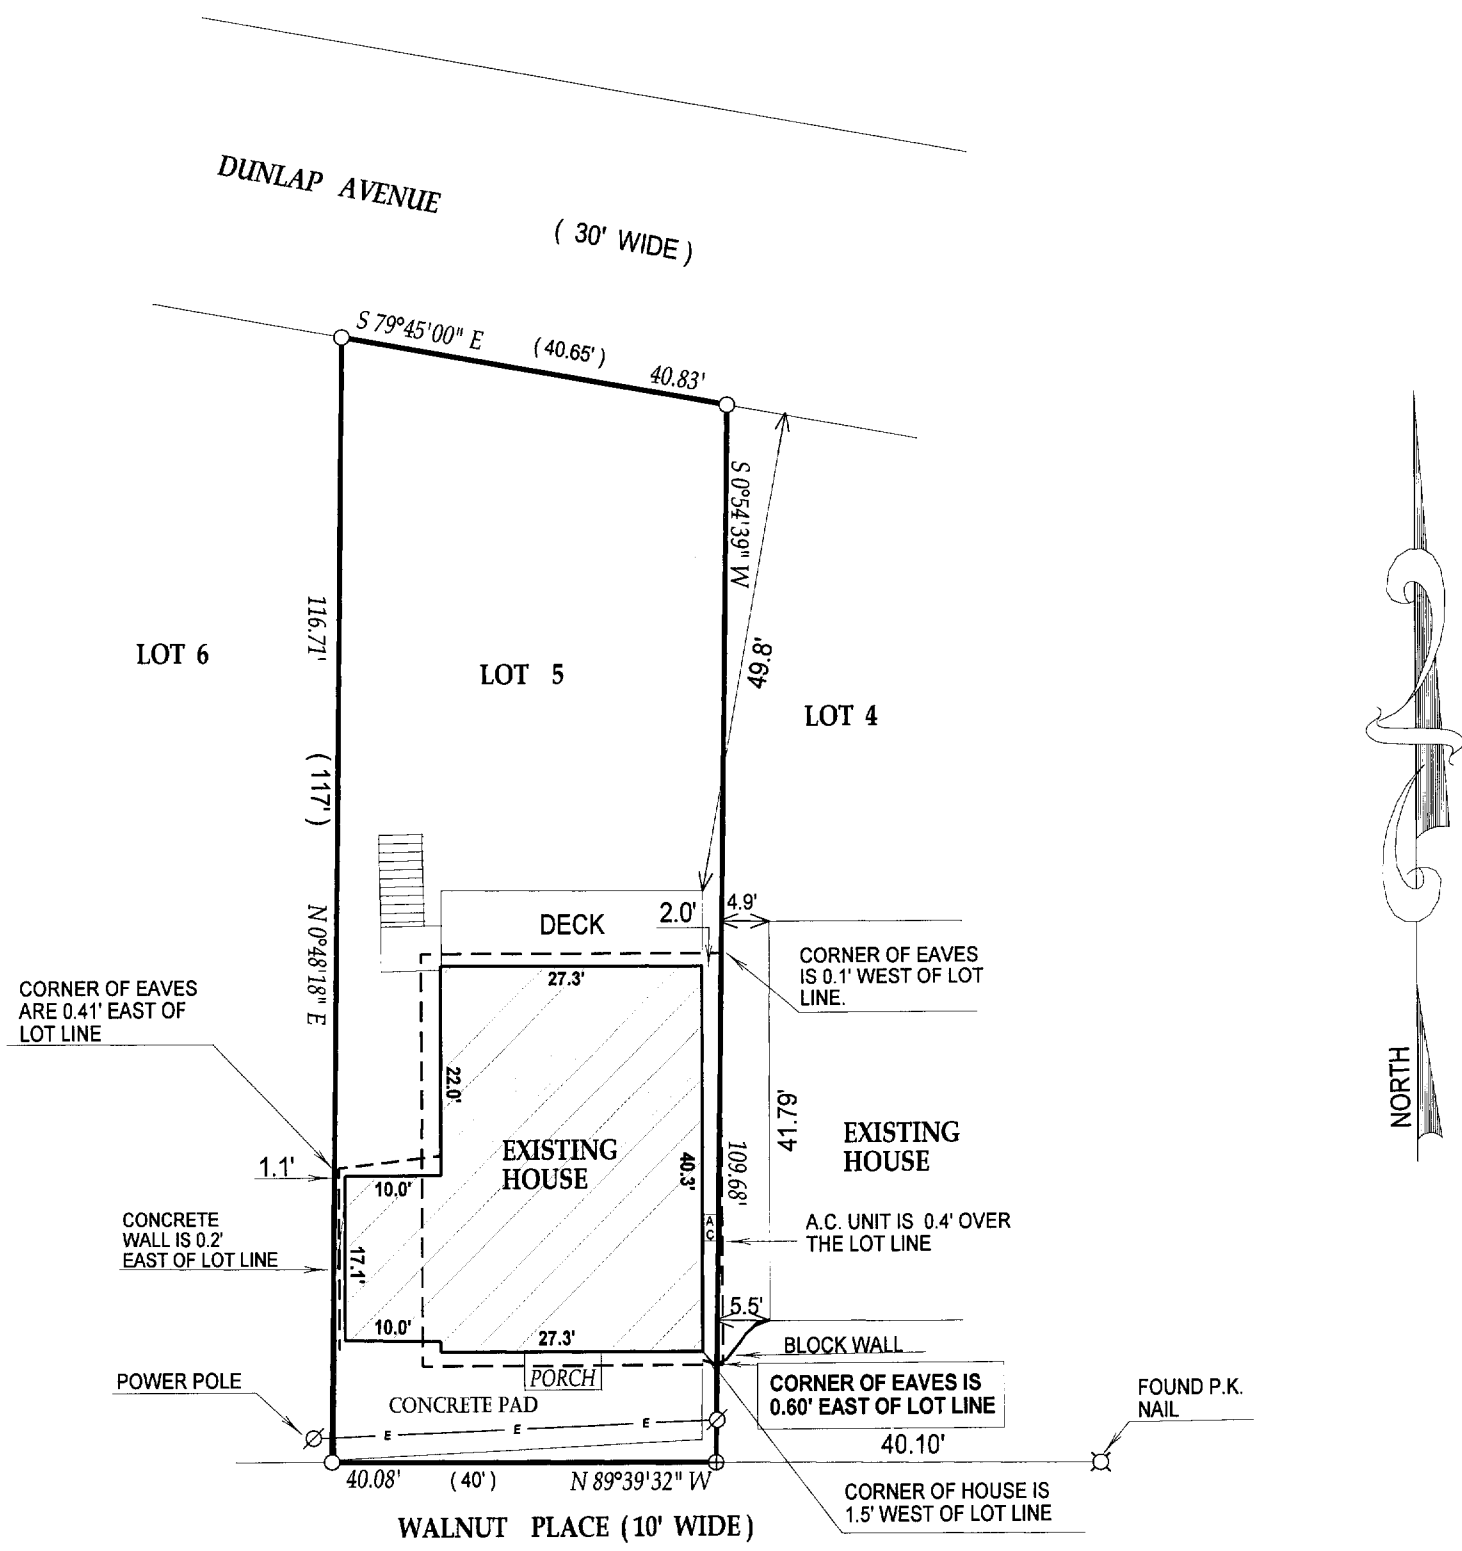

# PLAT OF SURVEY

PATHFINDER SURVEYING INC.  
 N3705 WILLOWBEND LANE  
 LAKE GENEVA, WI, 53147  
 262-248-3697

- OF -

LOT 5, BLOCK 12 OF GLENWOOD SPRINGS SUBDIVISION, LOCATED IN THE VILLAGE OF FONTANA-ON-GENEVA LAKE, WALWORTH COUNTY, WISCONSIN.

SGS-63

005-2339