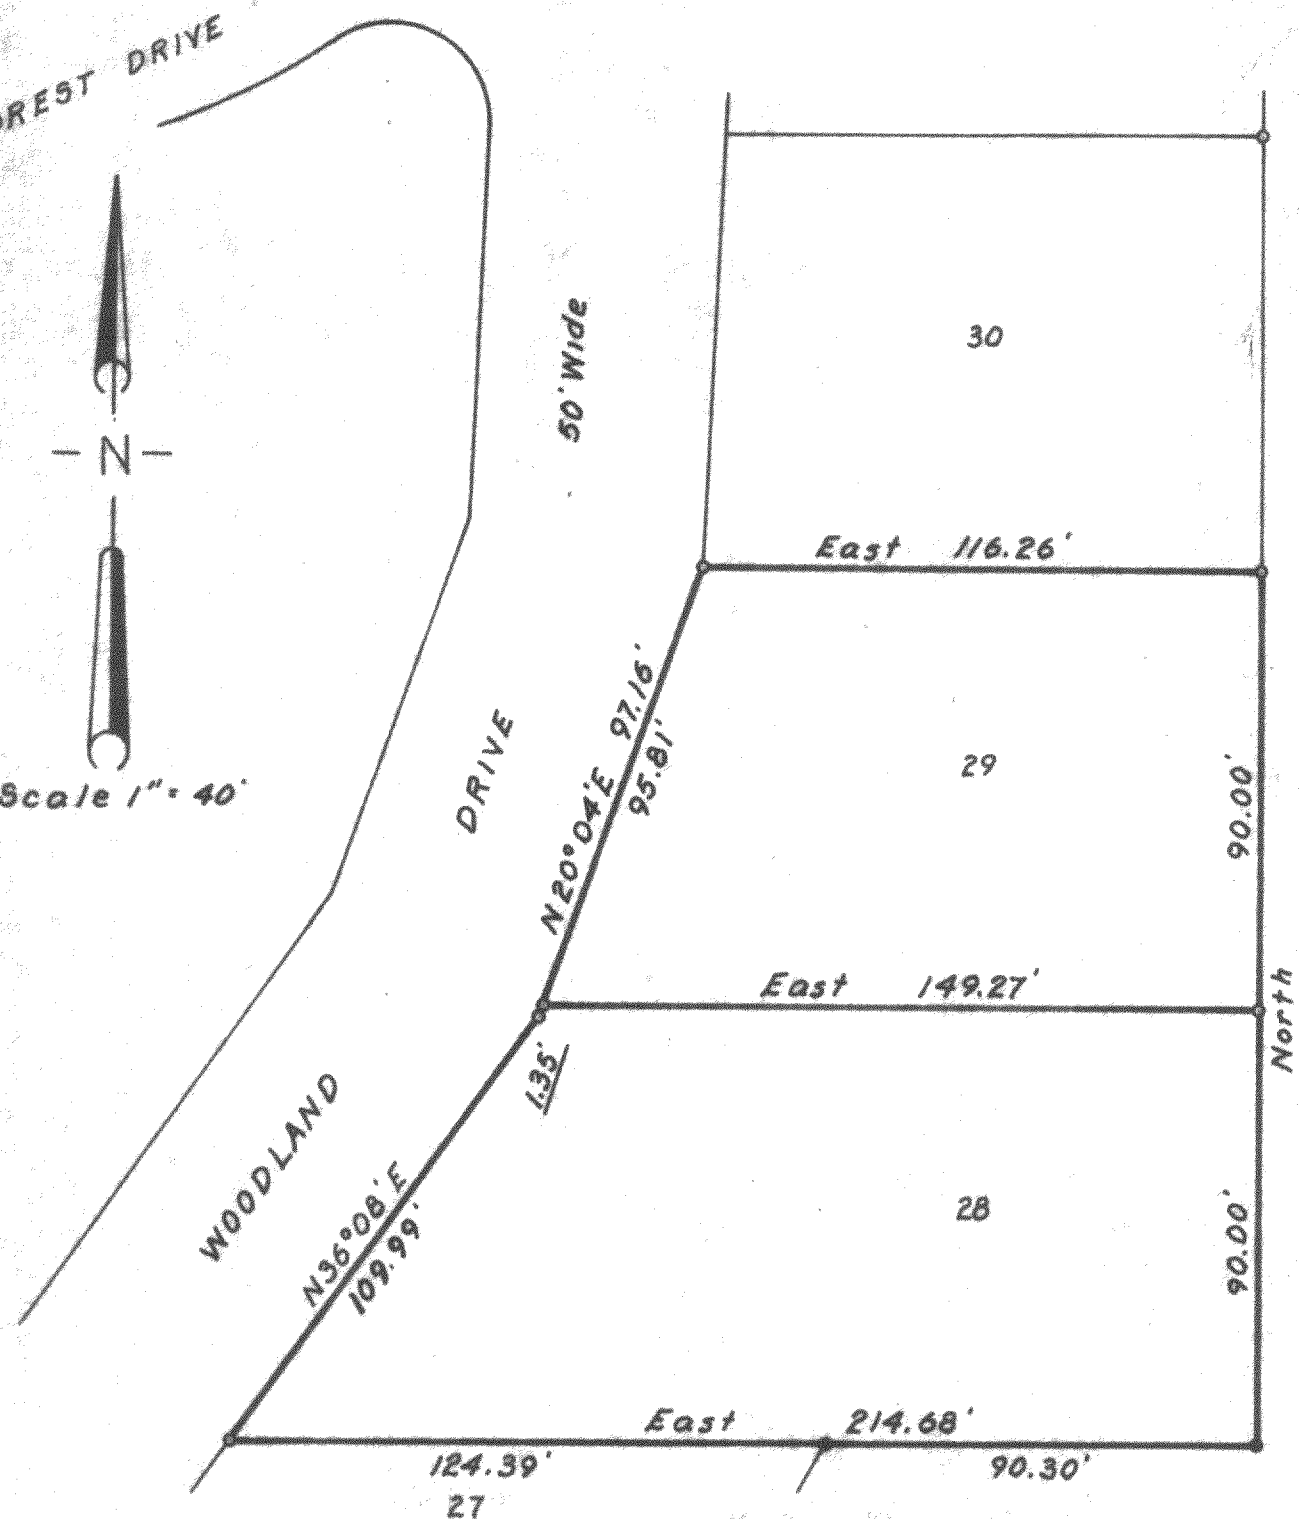

HAROLD H. KOLB
REGISTERED PROFESSIONAL LAND SURVEYOR
LAKE GENEVA, WISCONSIN

FOREST DRIVE

Scale 1" = 40'

PLAT OF SURVEY OF
Lots 28 and 29, Addition "E" to Country Club
Estates, Village of Fontana-on-Geneva Lake,
Walworth County, Wisconsin.

Harold H. Kolb

Harold H. Kolb, Wisconsin Surveyor, S-187

o - Iron Pipe Found
• - Conc. Monument Found
October 8, 1962

5-221