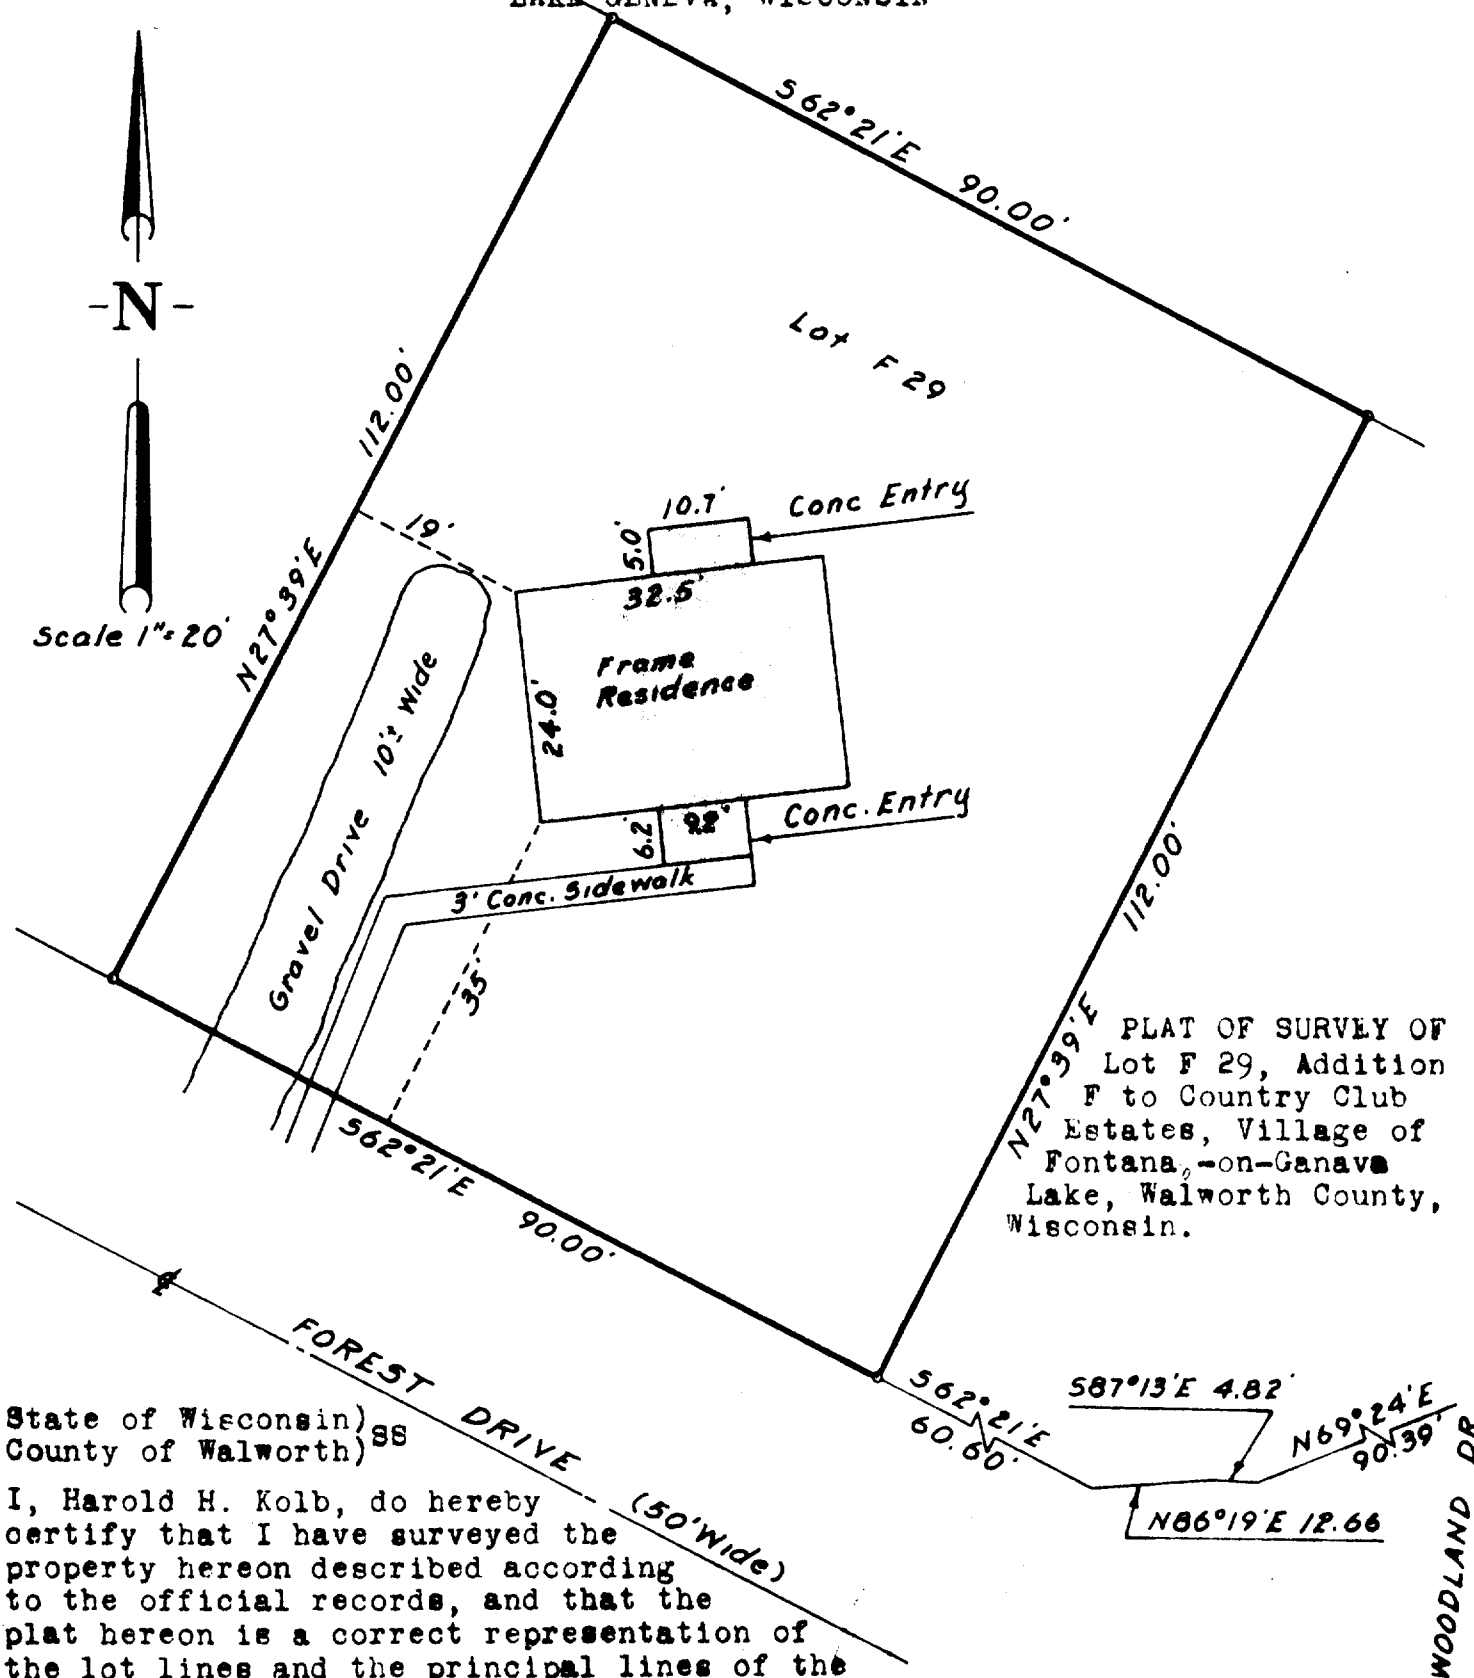

HA ROLD H. KOLB
REGISTERED PROFESSIONAL LAND SURVLYOR
LAKE GENEVA, WISCONSIN

PLAT OF SURVEY OF
Lot F 29, Addition
F to Country Club
Estates, Village of
Fontana, -on-Ganava
Lake, Walworth County,
Wisconsin.

State of Wisconsin) ss
County of Walworth)

I, Harold H. Kolb, do hereby
certify that I have surveyed the
property hereon described according
to the official records, and that the
plat hereon is a correct representation of
the lot lines and the principal lines of the
buildings thereon.

Harold H. Kolb

Harold H. Kolb, Wisconsin Surveyor, S-187
DATE: October 3, 1963

5-214

o - Iron Pipe Found