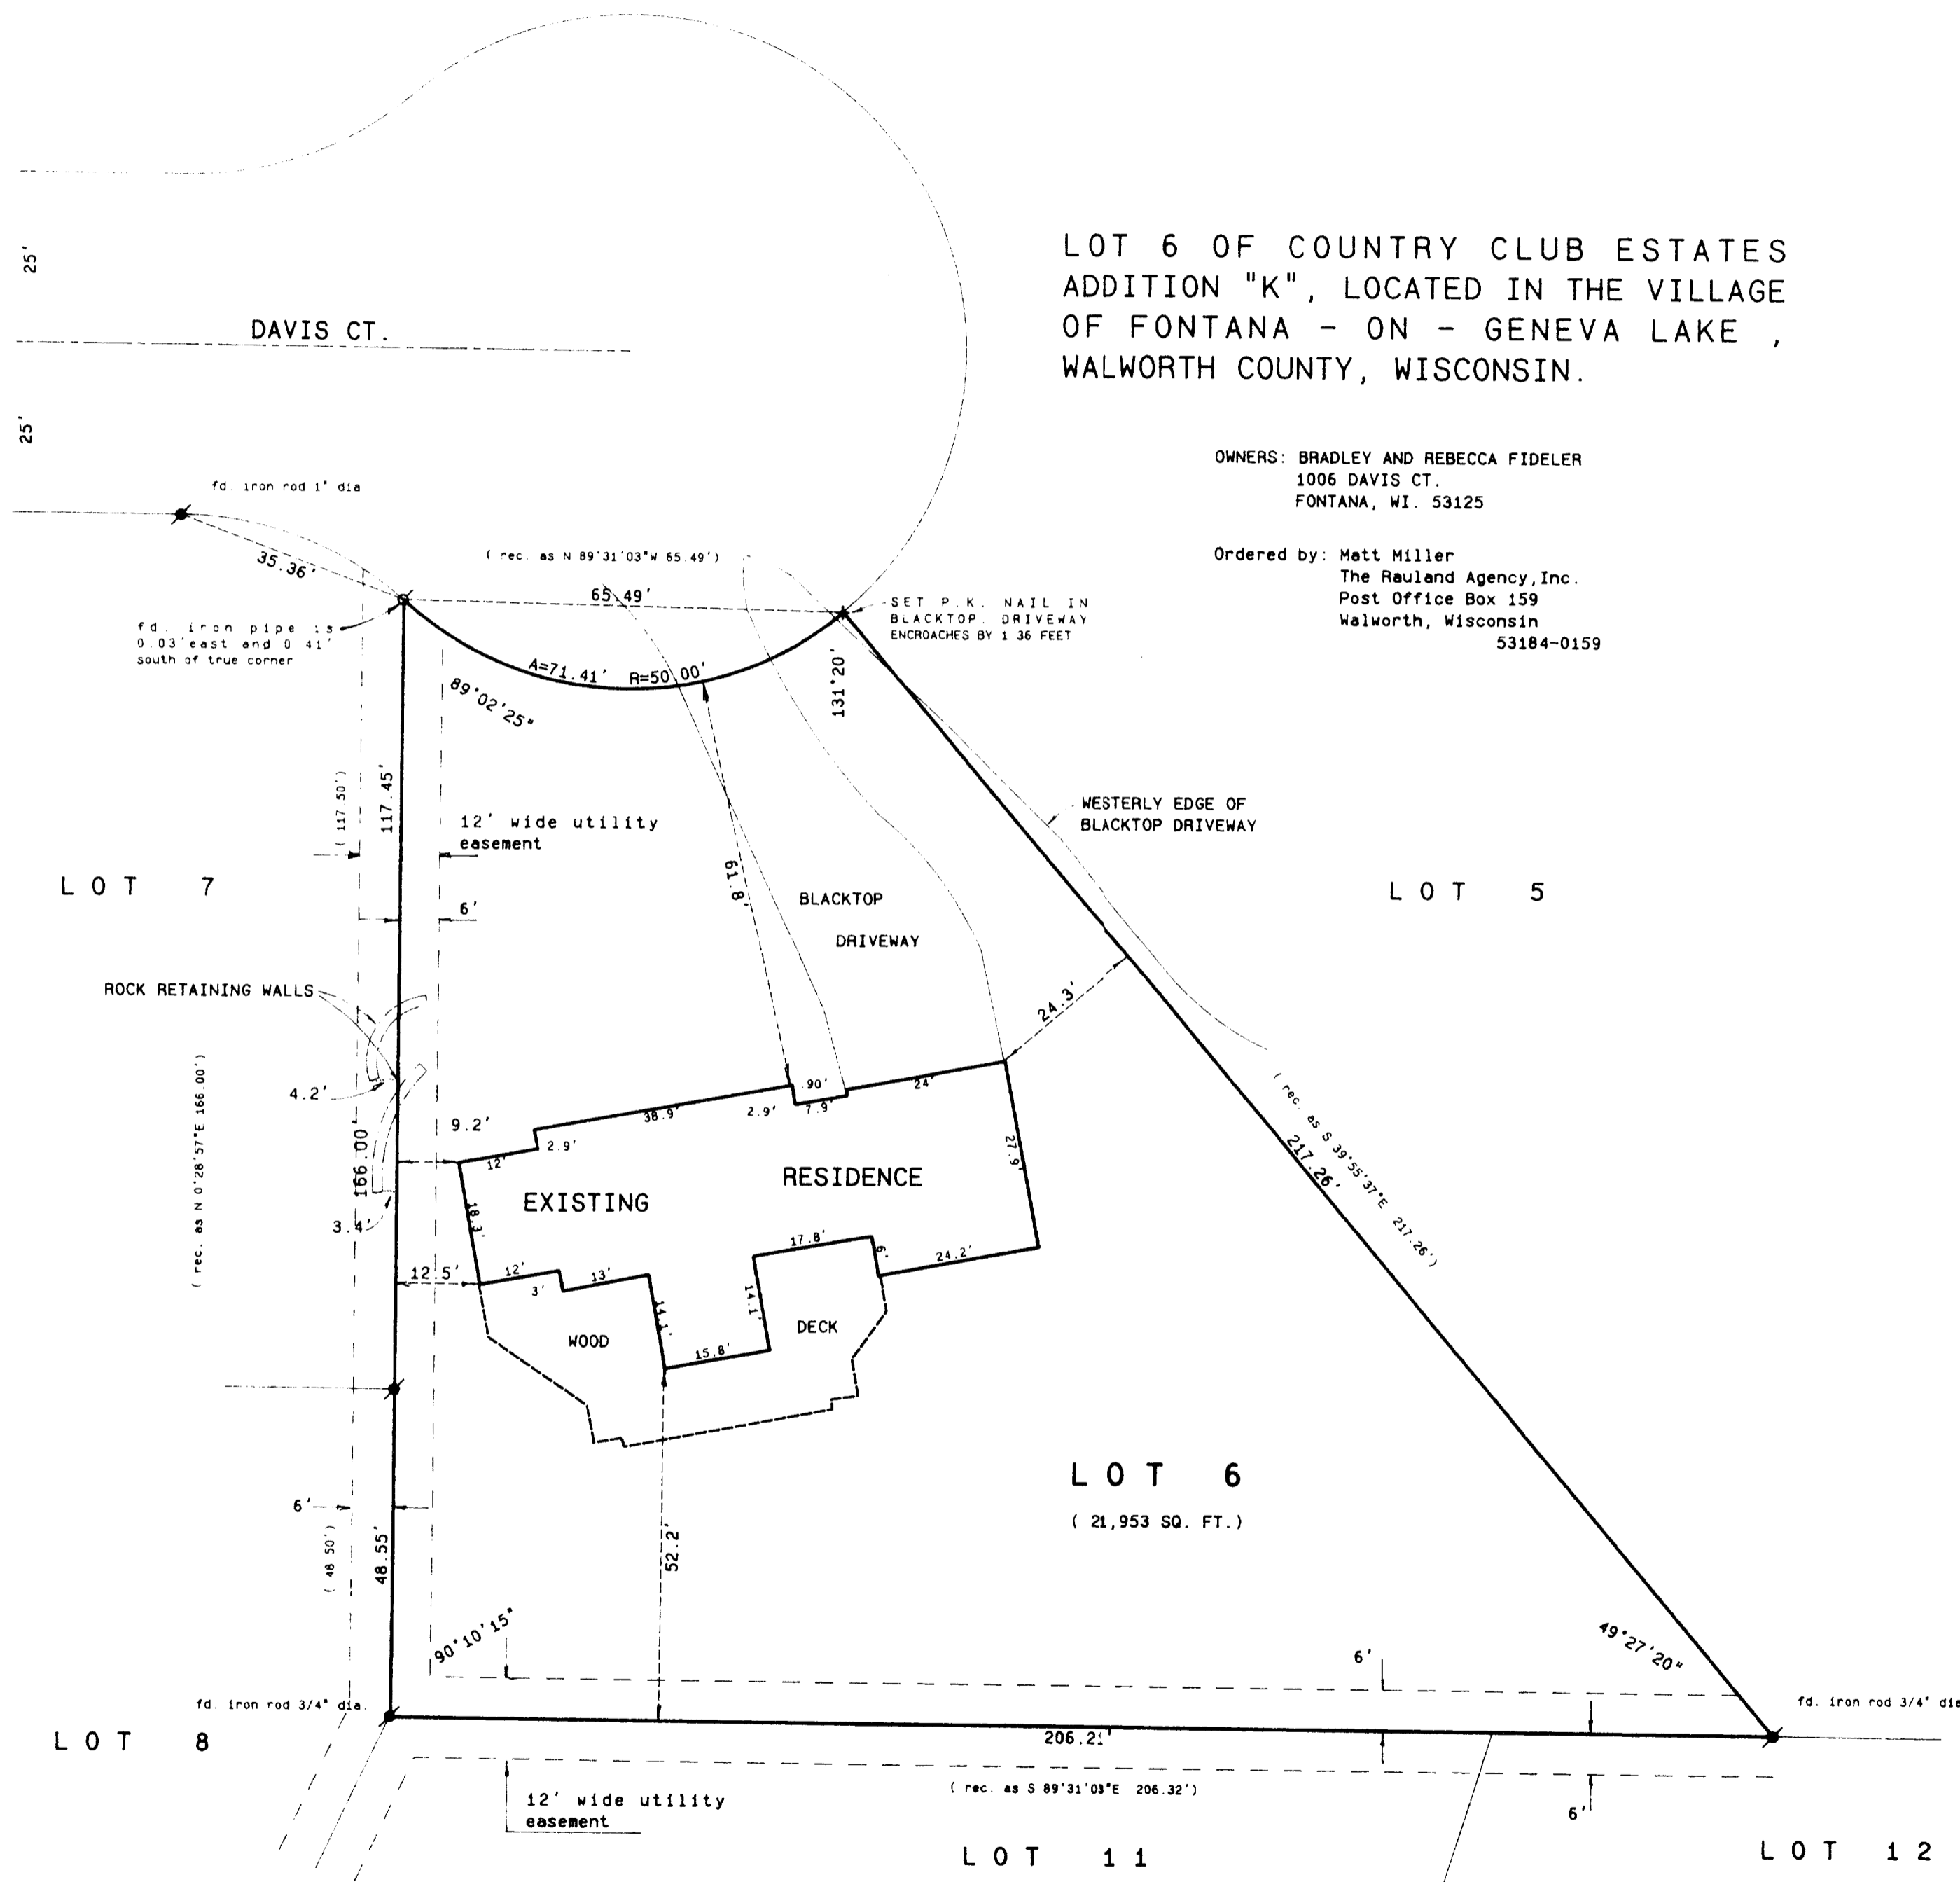

PLAT OF SURVEY

LOT 6 OF COUNTRY CLUB ESTATES
ADDITION "K", LOCATED IN THE VILLAGE
OF FONTANA - ON - GENEVA LAKE,
WALWORTH COUNTY, WISCONSIN.

OWNERS: BRADLEY AND REBECCA FIDELER
1006 DAVIS CT.
FONTANA, WI. 53125

Ordered by: Matt Miller
The Rauland Agency, Inc.
Post Office Box 159
Walworth, Wisconsin
53184-0159

SCALE 1" = 20 FEET

Legend

- FOUND IRON PIPE
- FOUND IRON ROD
- FOUND BRASS CAPPED MONUMENT
- FOUND CONCRETE MONUMENT
- + CHISEL CUT IN CONCRETE
- SET IRON ROD, 24" LONG, WEIGHING 1.5 LBS. LINEAL FT., 3/4" DIA.
- SET IRON ROD, 30" LONG, WEIGHING 4.5 LBS. LINEAL FT., 1 1/16" DIA.
- (rec.) RECORDED AS DIMENSION
- - - - - EXISTING FENCE

SCALE: 1" = 20 FEET

This survey is made for the use of the present owners of the property, and also those who purchase, mortgage, or guarantee the title thereto within one year from date hereof.

KENNETH B. ABERNATHY, JR.
WISCONSIN REGISTERED LAND SURVEYOR,
S-1594

Date: June 18, 1999 Job No. 99518

SKK-6 005-1725