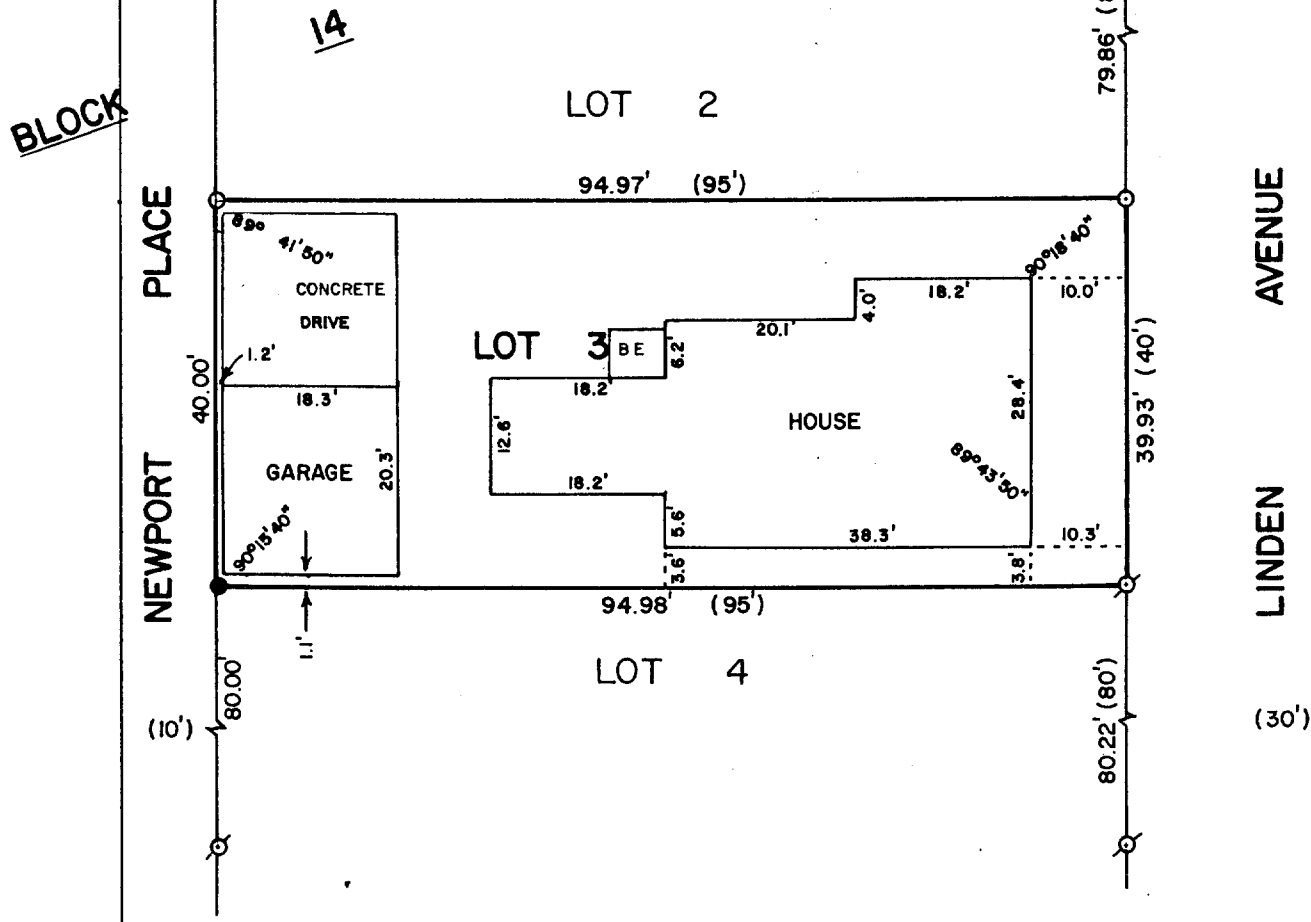

**ABELL
SURVEYING & MAPPING
DELAVAN, WISCONSIN 53115
414-728-6737**

PLAT OF SURVEY OF

LOT 3, BLOCK 14 OF GLENWOOD SPRINGS, LOCATED IN THE VILLAGE OF FONTANA-ON-GENEVA, WALWORTH COUNTY, WISCONSIN.

ORDERED BY: KEEFE REAL ESTATE
P.O BOX 268
WALWORTH, WI. 53184

REVISED: SEPT. 19, 1995
ORDERED BY: SEMMELMAN & BERTUCCI
191 E. DEERPATH
LAKE FOREST, IL 60045

SCALE - 1"=20'

LEGEND

- ⊙ - IRON PIPE FOUND
- - IRON ROD FOUND
- - CONCRETE MONUMENT FOUND
- - IRON ROD SET FOUND 9/18/95
- () - RECORDED AS
- BE - BASEMENT ENTRY