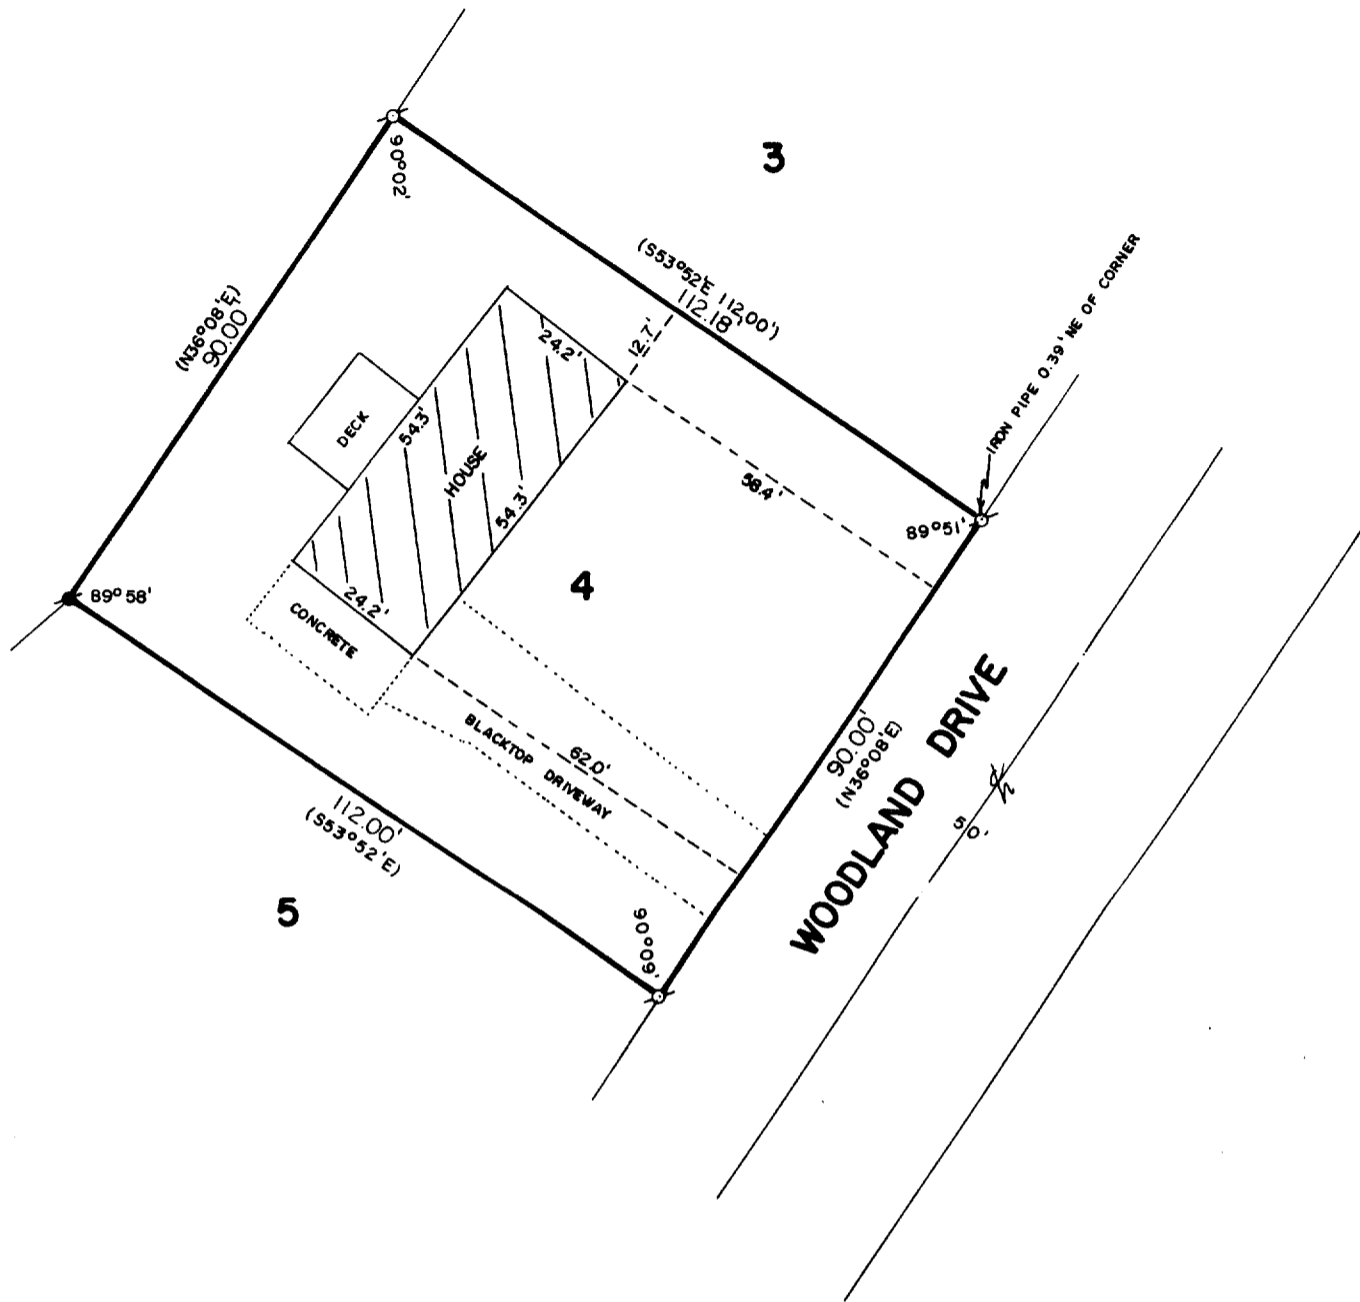

WALWORTH COUNTY
SURVEYING & MAPPING
LAKE GENEVA, WISCONSIN

PLAT OF SURVEY OF

LOT 4 OF ADDITION "E" TO COUNTRY CLUB
ESTATES, LOCATED IN THE VILLAGE OF
FONTANA-ON-GENEVA LAKE, WALWORTH
COUNTY, WISCONSIN.

ORDERED BY: DAVID RASMUSSEN
113 KENOSHA STREET
LAKE GENEVA, WISCONSIN
53184

SCALE: 1"=30'

- ⊙ - IRON PIPE FOUND
- - CONCRETE MONUMENT FOUND
- () - RECORDED AS

I HEREBY CERTIFY THAT I HAVE SURVEYED THE ABOVE DESCRIBED PROPERTY AND THAT THE ABOVE MAP IS A TRUE REPRESENTATION THEREOF AND SHOWS THE SIZE AND LOCATION OF THE PROPERTY, ITS EXTERIOR BOUNDARIES, THE LOCATION OF ALL VISIBLE STRUCTURES AND DIMENSIONS OF ALL PRINCIPAL BUILDINGS THEREON, BOUNDARY FENCES, APPARENT EASEMENTS AND ROADWAYS AND VISIBLE ENCROACHMENTS, IF ANY.