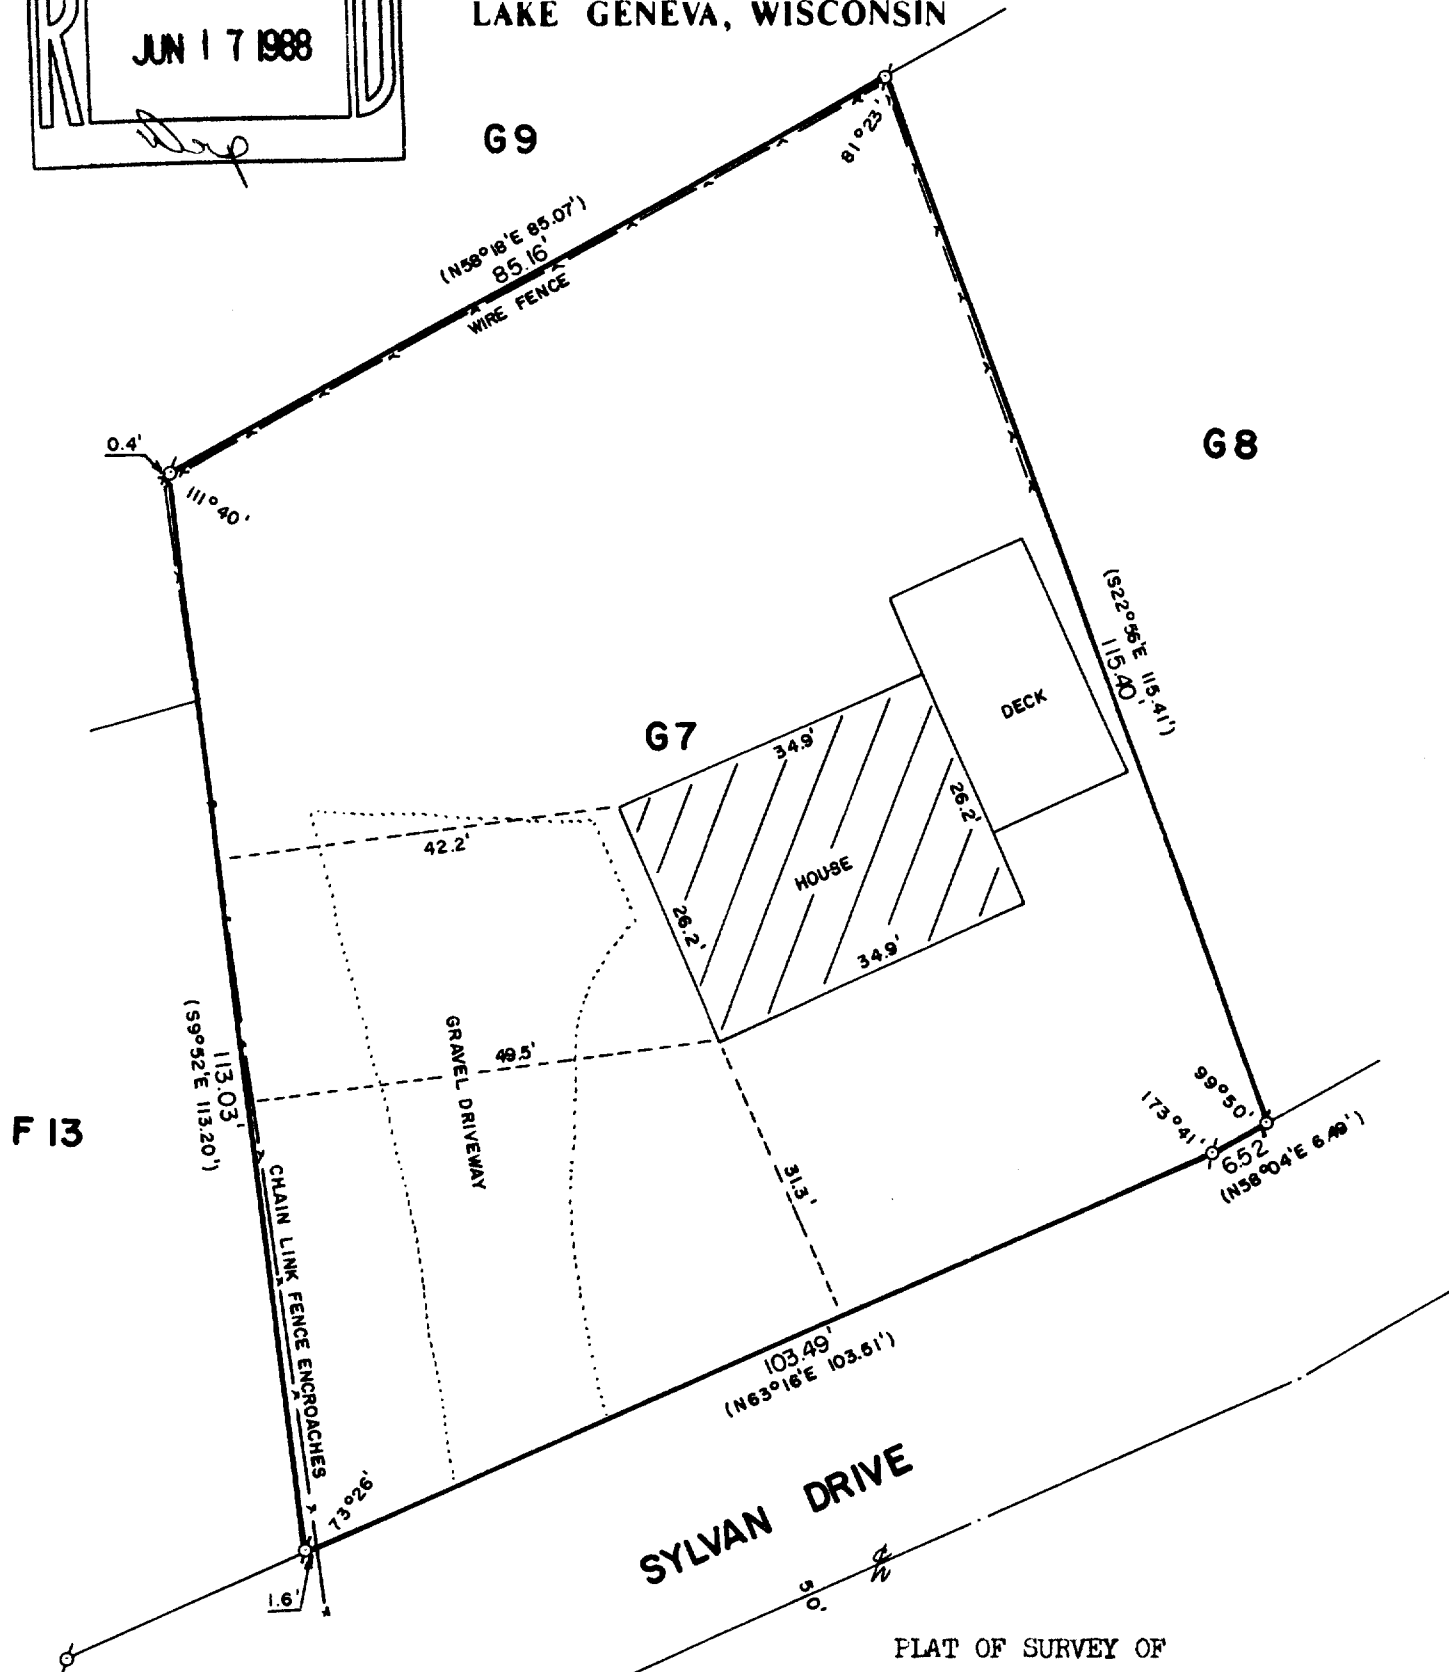

WALWORTH COUNTY
SURVEYING & MAPPING
LAKE GENEVA, WISCONSIN

SYLVAN DRIVE

PLAT OF SURVEY OF

LOT G7 OF COUNTRY CLUB ESTATES ADDITION
"G", LOCATED IN THE VILLAGE OF FONTANA-
ON-GENEVA LAKE, WALWORTH COUNTY, WISCONSIN.

ORDERED BY: KEEFE REAL ESTATE
704 MAIN STREET
LAKE GENEVA, WISCONSIN
53147

SCALE: 1"=20'

σ - IRON PIPE FOUND
() - RECORDED AS

I, ROBERT M. BAERENWALD, DO HEREBY CERTIFY THAT I
HAVE SURVEYED THE PROPERTY HEREON DESCRIBED ACCORDING
TO THE OFFICIAL RECORDS AND THAT THE PLAT HEREON IS A
CORRECT REPRESENTATION OF THE PROPERTY LINES TO THE
BEST OF MY KNOWLEDGE AND BELIEF.