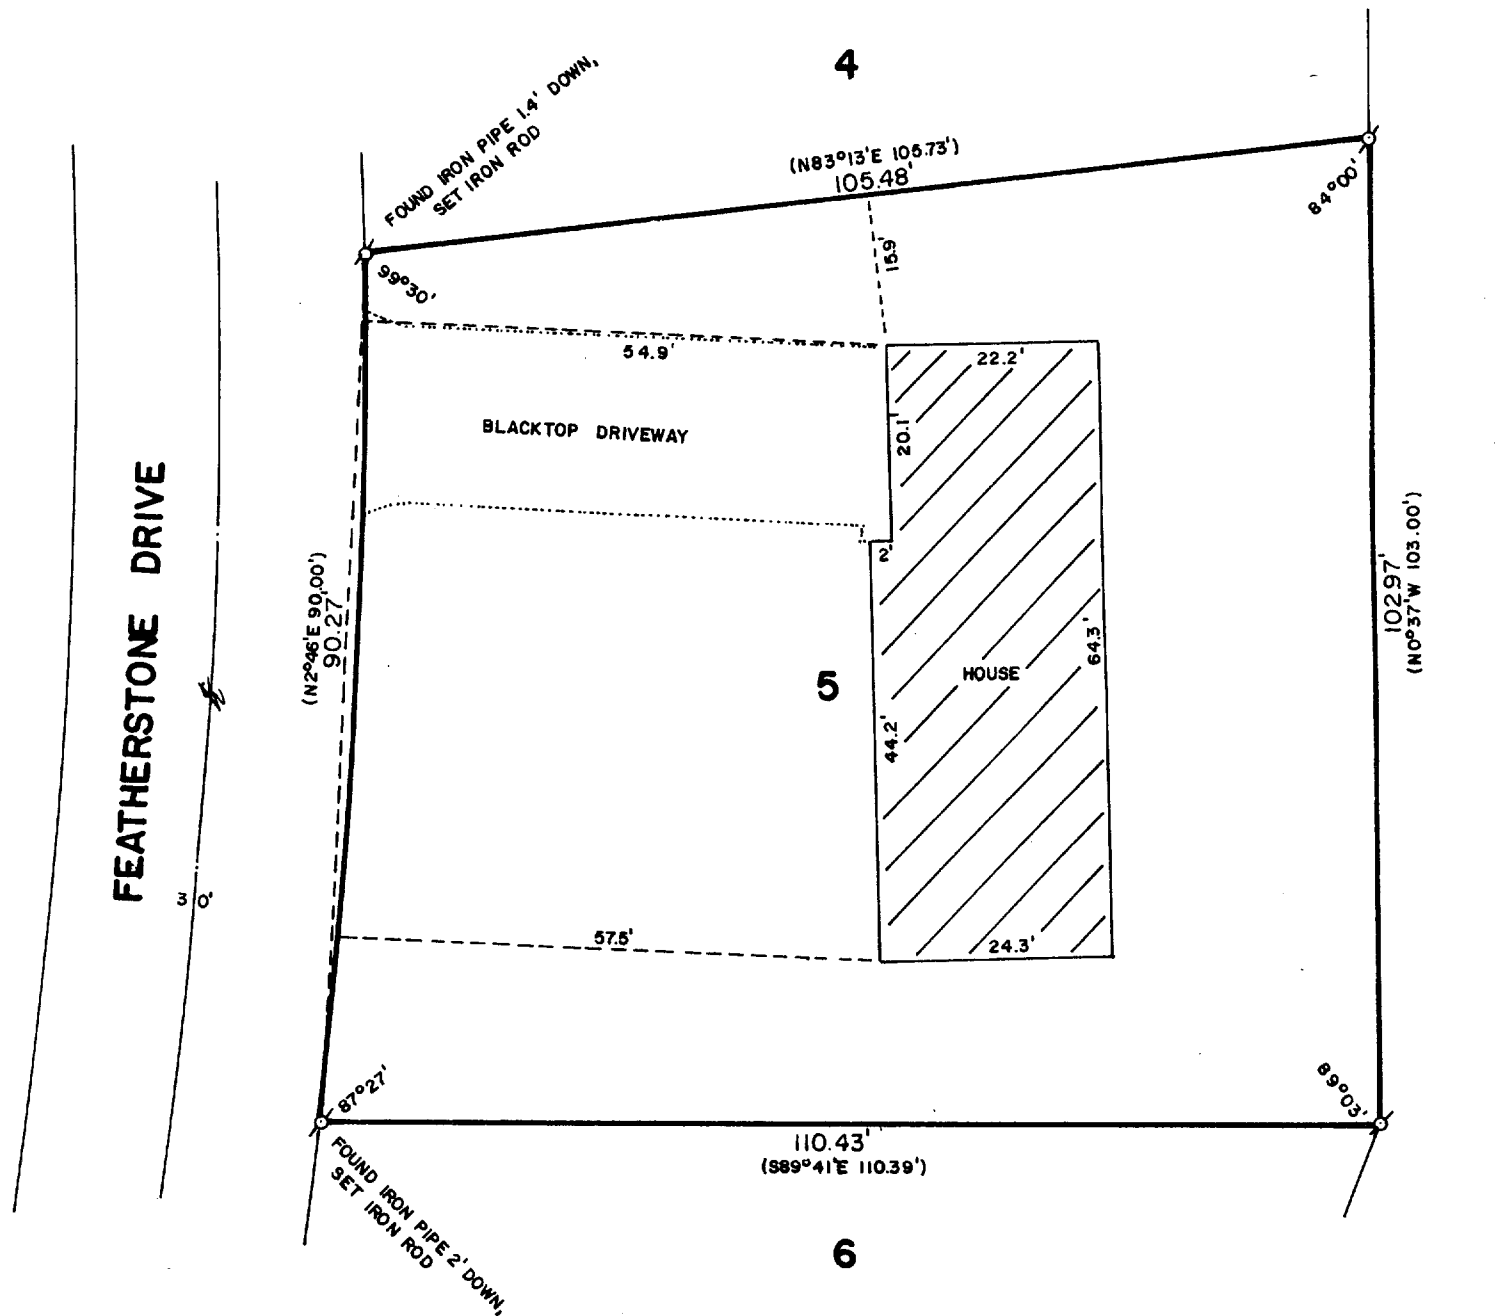

WALWORTH COUNTY
SURVEYING & MAPPING
LAKE GENEVA, WISCONSIN

PLAT OF SURVEY OF

LOT 5 OF COUNTRY CLUB ESTATES ADD.
"A", LOCATED IN THE VILLAGE OF
FONTANA-ON-GENEVA LAKE, WALWORTH
COUNTY, WISCONSIN.

ORDERED BY: RICHARD CAIN
3RD AVENUE
FONTANA, WISCONSIN

SCALE: 1"=20'

♂-IRON PIPE FOUND
()-RECORDED AS

I, ROBERT M. BAERENWALD, DO HEREBY CERTIFY THAT I
HAVE SURVEYED THE PROPERTY HEREON DESCRIBED ACCORDING
TO THE OFFICIAL RECORDS AND THAT THE PLAT HEREON IS A
CORRECT REPRESENTATION OF THE PROPERTY LINES TO THE
BEST OF MY KNOWLEDGE AND BELIEF.