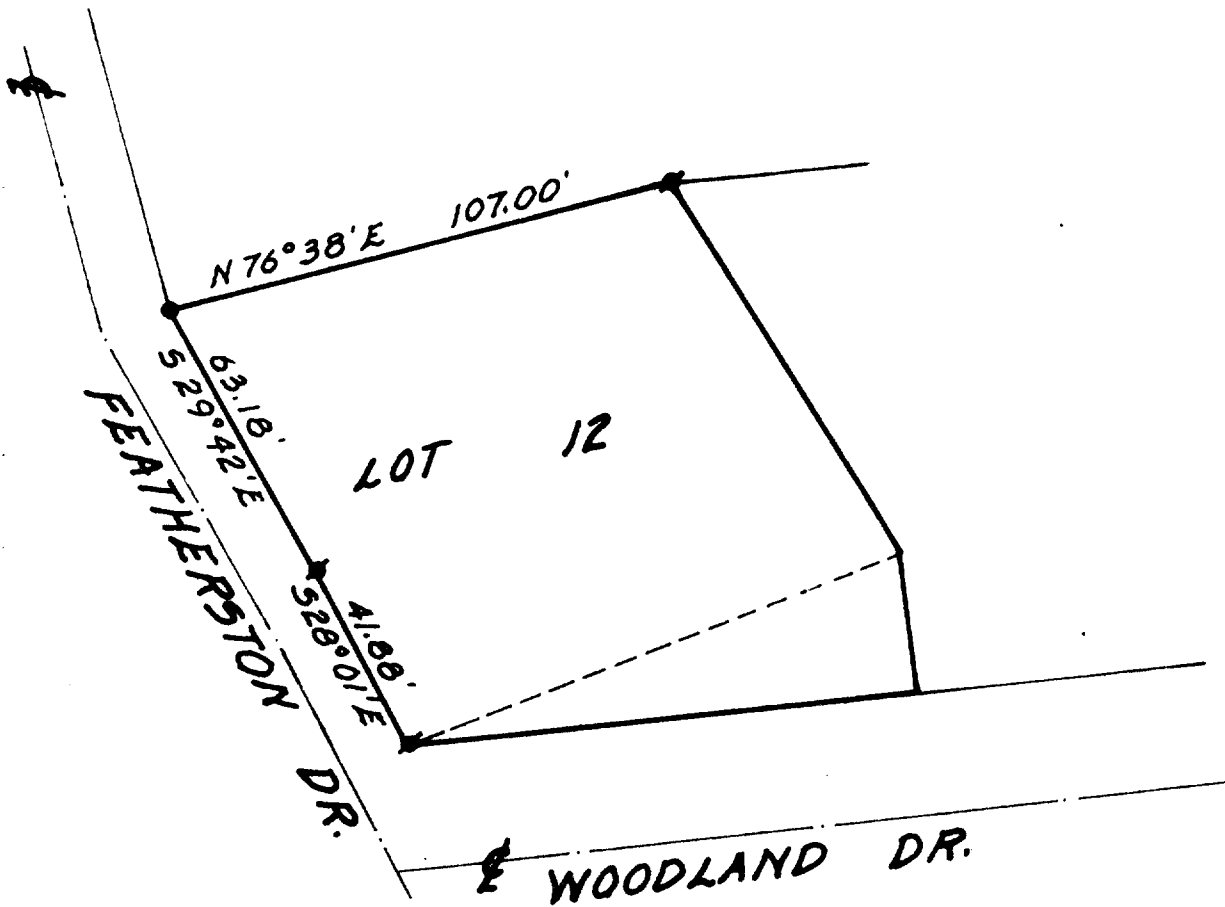

KOLB LAND CONSULTING, INC.  
 LAND SURVEYING · SUBDIVIDING · LAND PLANNING

LAKE GENEVA, WISCONSIN 53147

WHITEWATER, WISCONSIN 53190

PLAT OF SURVEY OF

THE RELOCATION AND REMONUMENTATION OF THE NORTHWEST  
 CORNER OF LOT 12, ADDITION A TO COUNTRY CLUB ESTATES,  
 VILLAGE OF FONTANA-ON-GENEVA LAKE, WALWORTH COUNTY, WI.

ORDERED BY: WATER USERS CO-OP  
 P.O. BOX 97  
 FONTANA, WI. 53125

SCALE: 1"=40'

LEGEND

- CONCRETE MONUMENT FOUND
- CONCRETE MONUMENT SET

I, HAROLD H. KOLB, DO HEREBY CERTIFY  
 THAT I HAVE SURVEYED THE PROPERTY  
 HEREON DESCRIBED ACCORDING TO THE  
 OFFICIAL RECORDS, AND THAT THE PLAT  
 HEREON IS A CORRECT REPRESENTATION  
 OF THE LOT LINES TO THE BEST OF MY  
 KNOWLEDGE AND BELIEF.