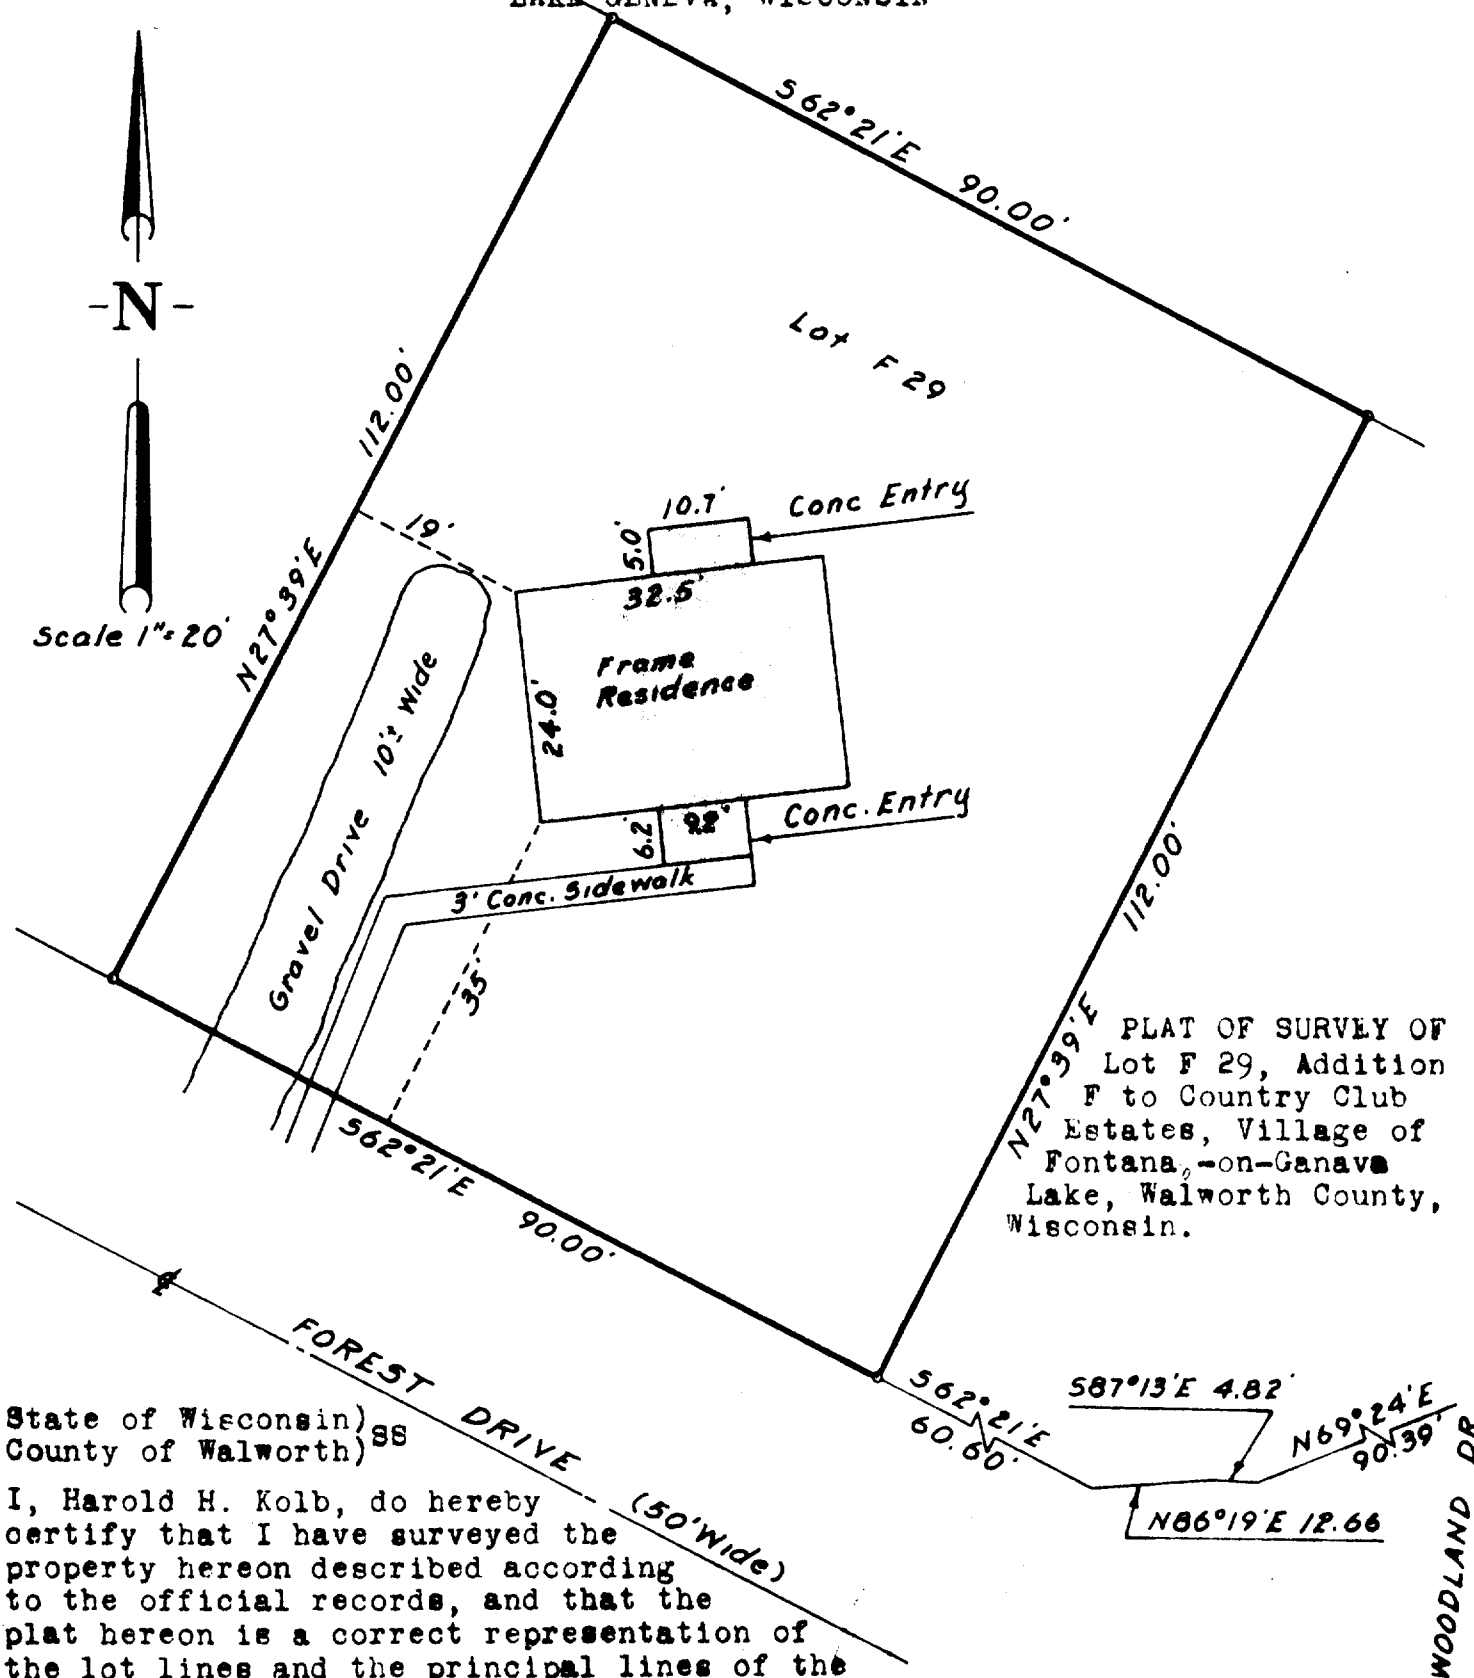

HAROLD H. KOLB
REGISTERED PROFESSIONAL LAND SURVEYOR
LAKE GENEVA, WISCONSIN

State of Wisconsin) ss
County of Walworth)

I, Harold H. Kolb, do hereby certify that I have surveyed the property hereon described according to the official records, and that the plat hereon is a correct representation of the lot lines and the principal lines of the buildings thereon.

Harold H. Kolb

Harold H. Kolb, Wisconsin Surveyor, S-187
DATE: October 3, 1963

5-214

o - Iron Pipe Found