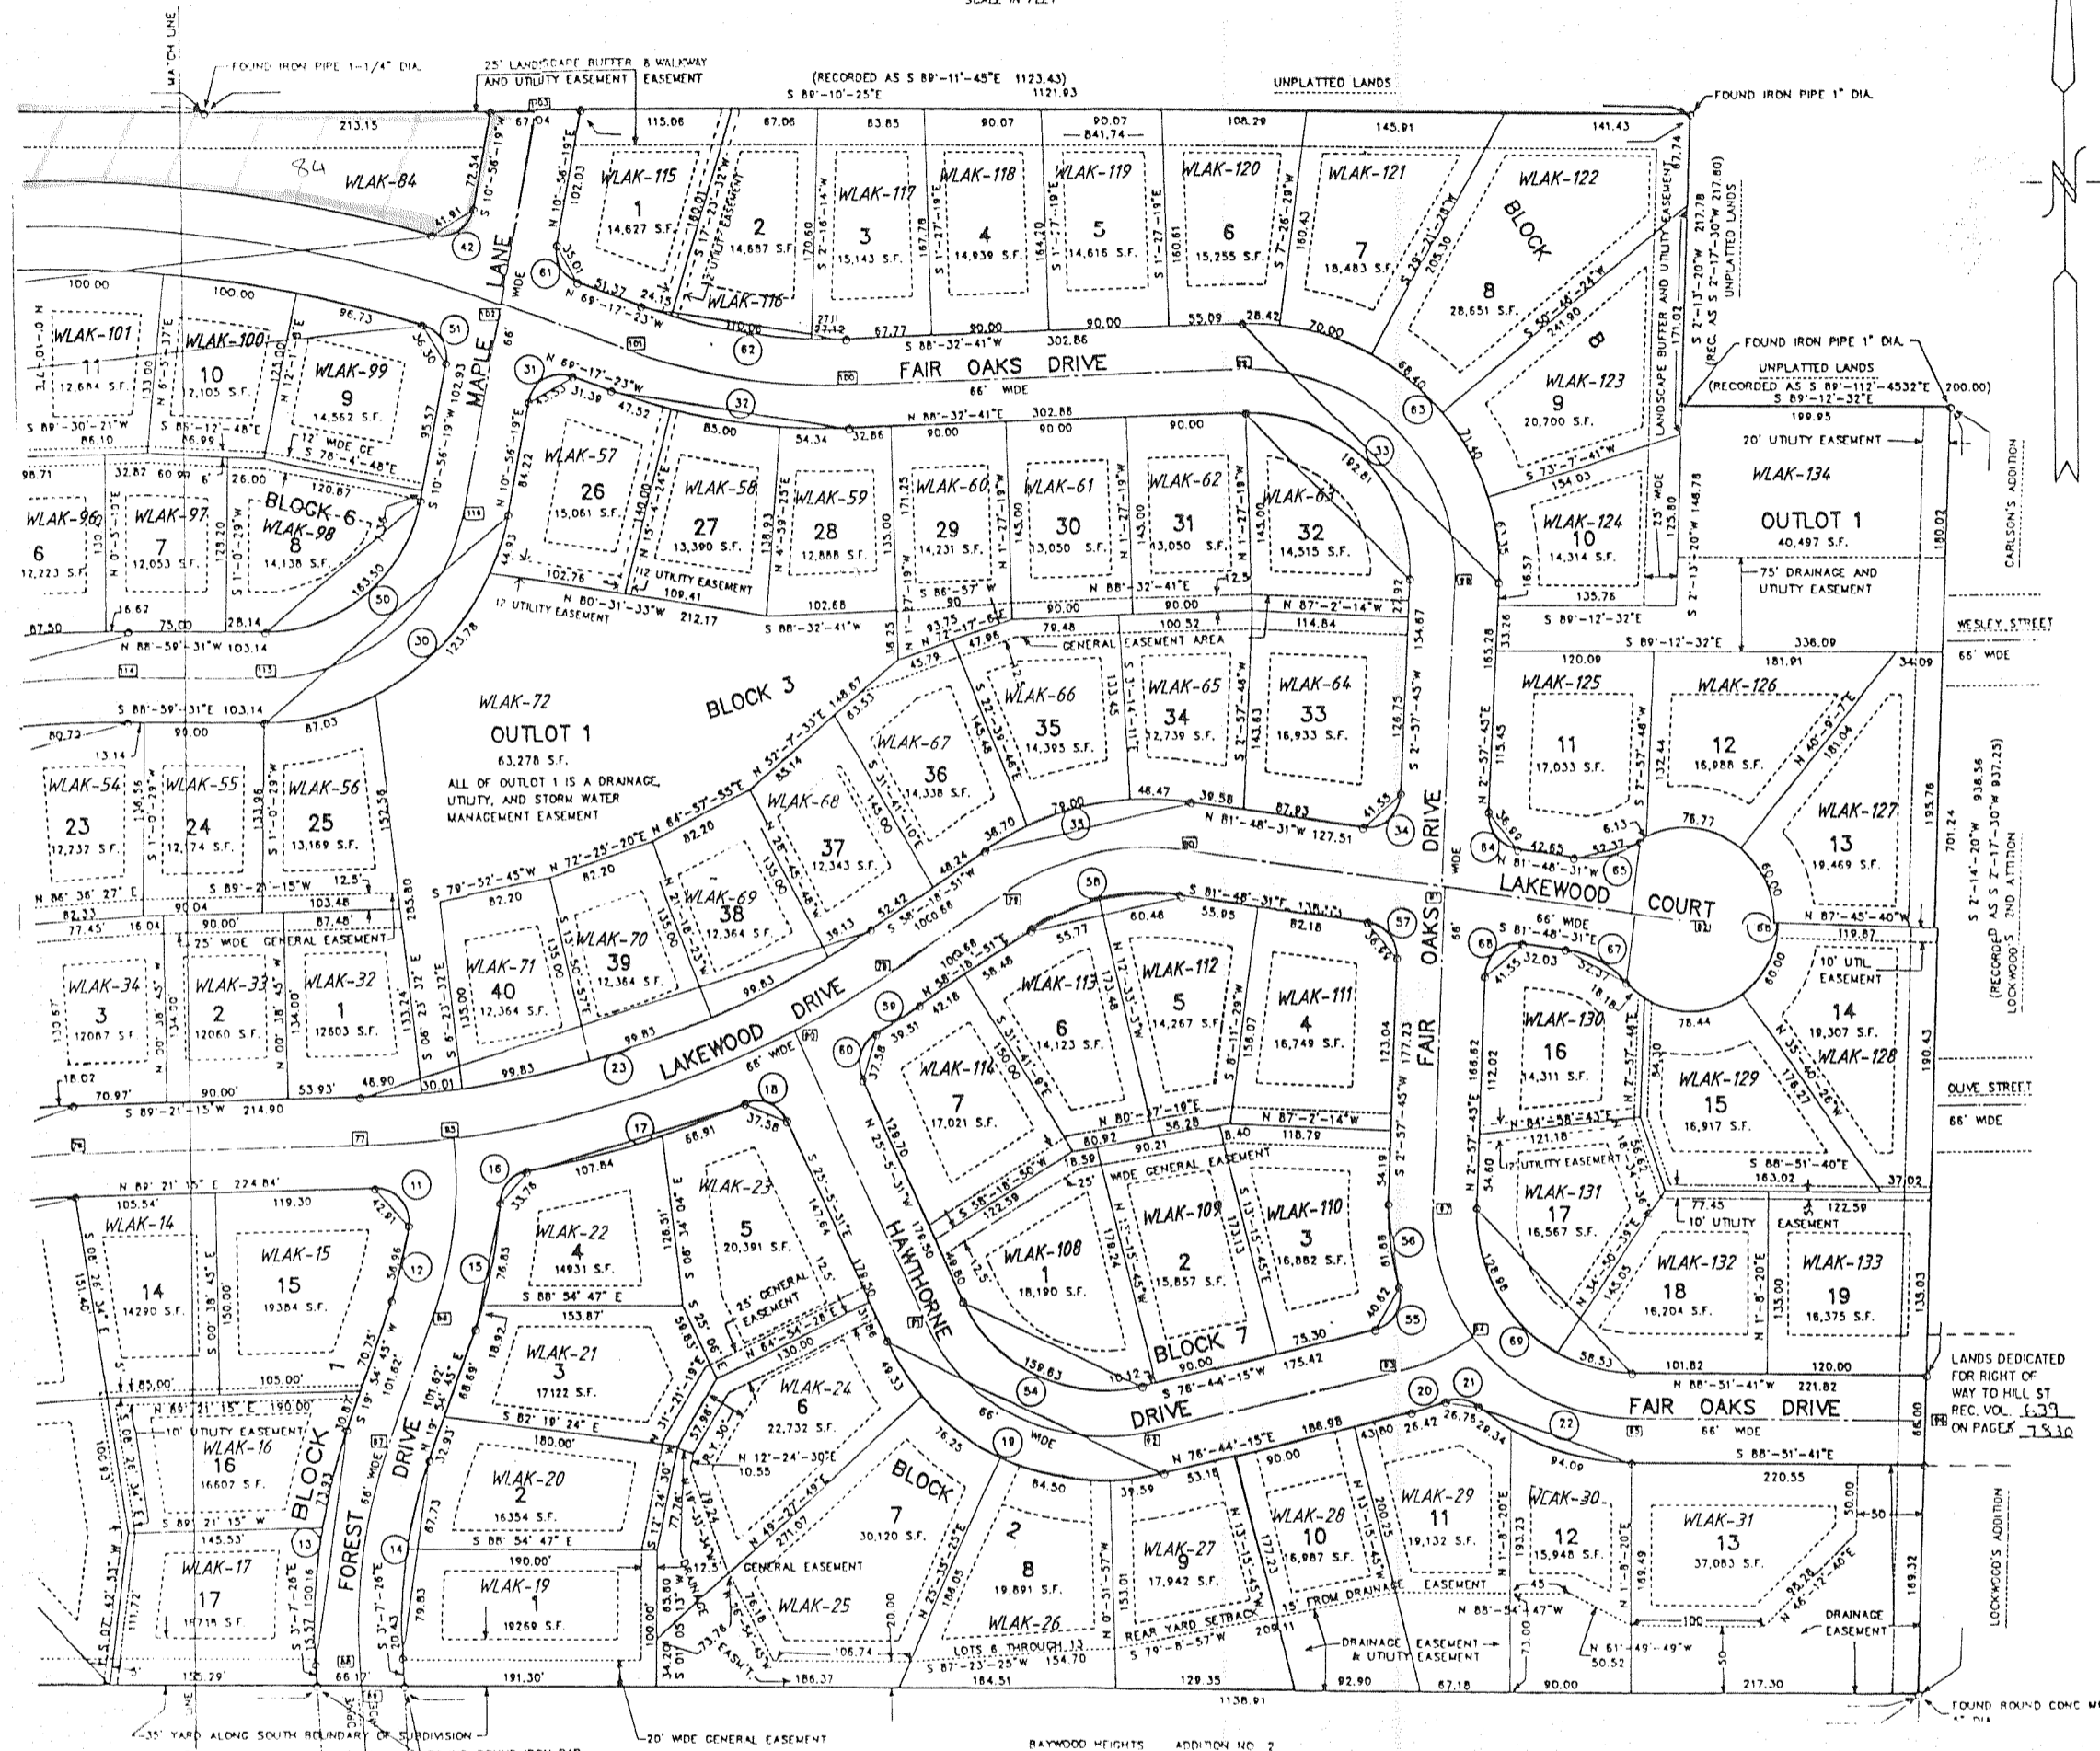

LAKEWOOD TRAILS SUBDIVISION
 LOCATED IN THE NE 1/4 & NW 1/4 OF THE NW 1/4 OF SECTION 1, TOWN 1 NORTH, RANGE 16 EAST
 VILLAGE OF WILLIAMS BAY, WALWORTH COUNTY, WISCONSIN

RAYWOOD HEIGHTS ADDITION NO. 2

REVISIONS :