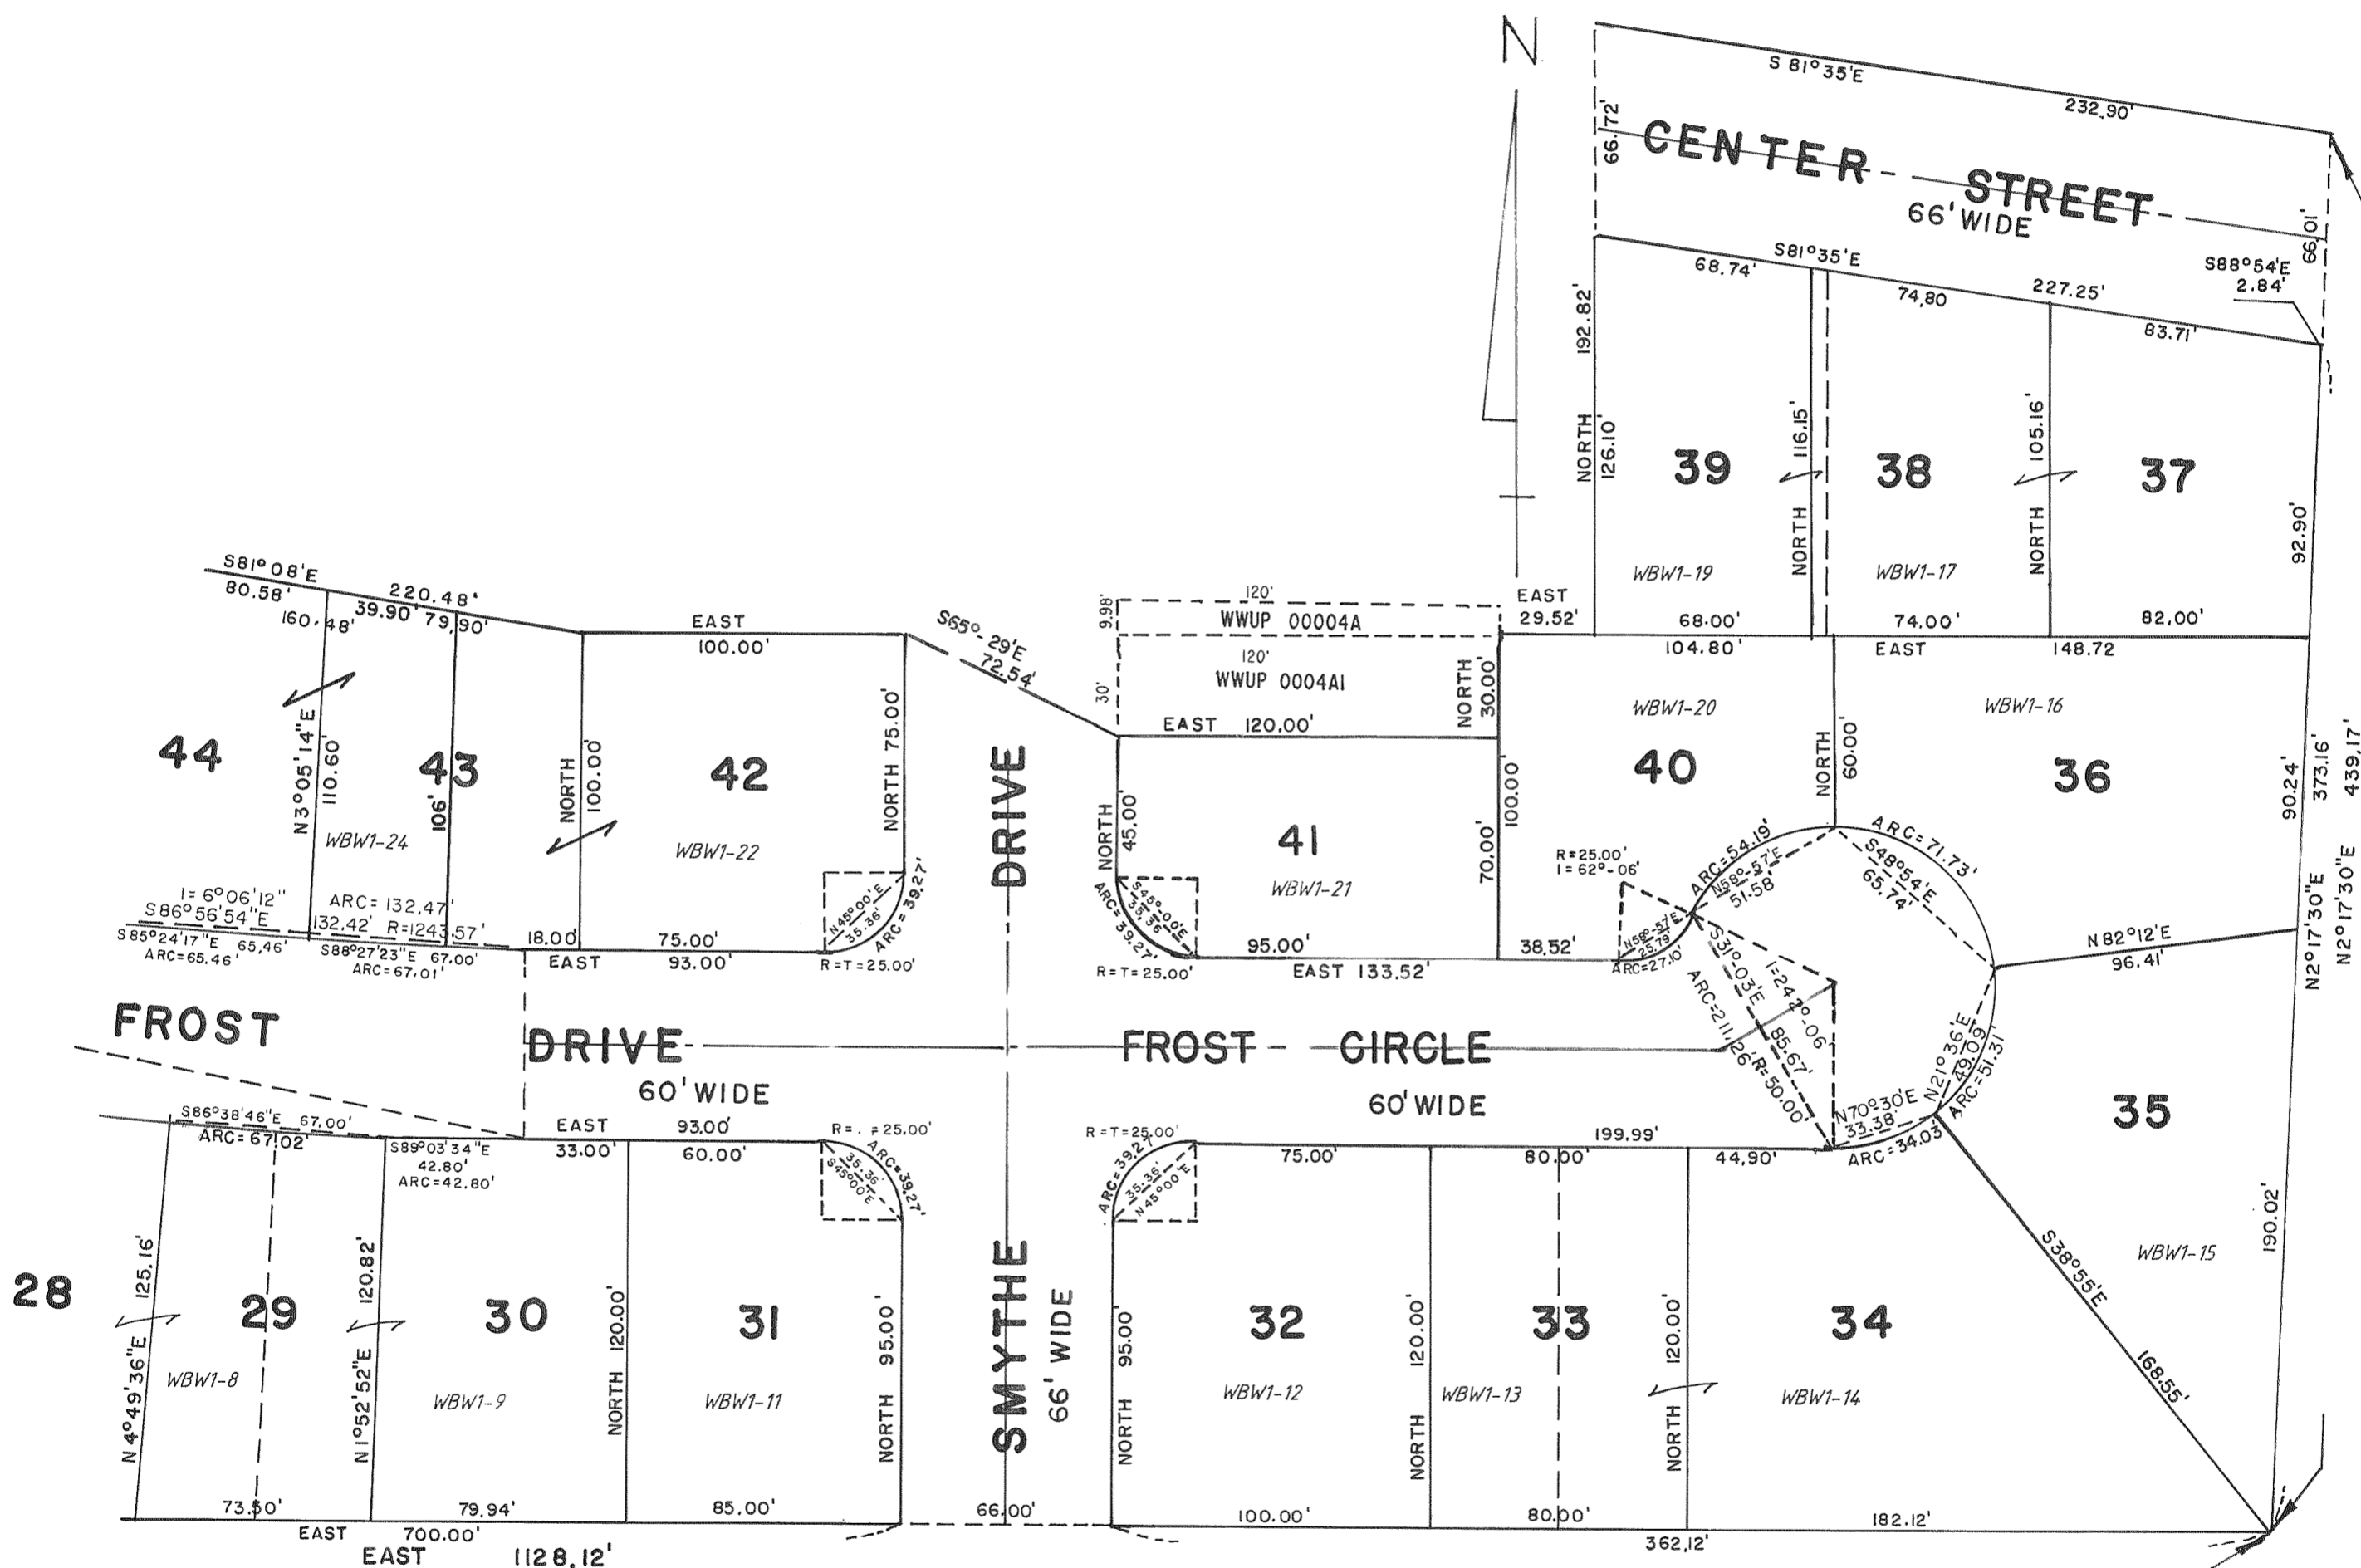

BAYWOOD HEIGHTS ADDITION NO. 1

LOCATED IN THE NW 1/4 OF SECTION 1, T1N R16E, VILLAGE OF WILLIAMS BAY,
WALWORTH COUNTY, WIS. SCALE 1"=50'

ORIGINAL LOT LINES ———
PROPERTY DIVISION LINES - - - - -

REVISIONS : 05/27/88
03/07/94
11/07/00