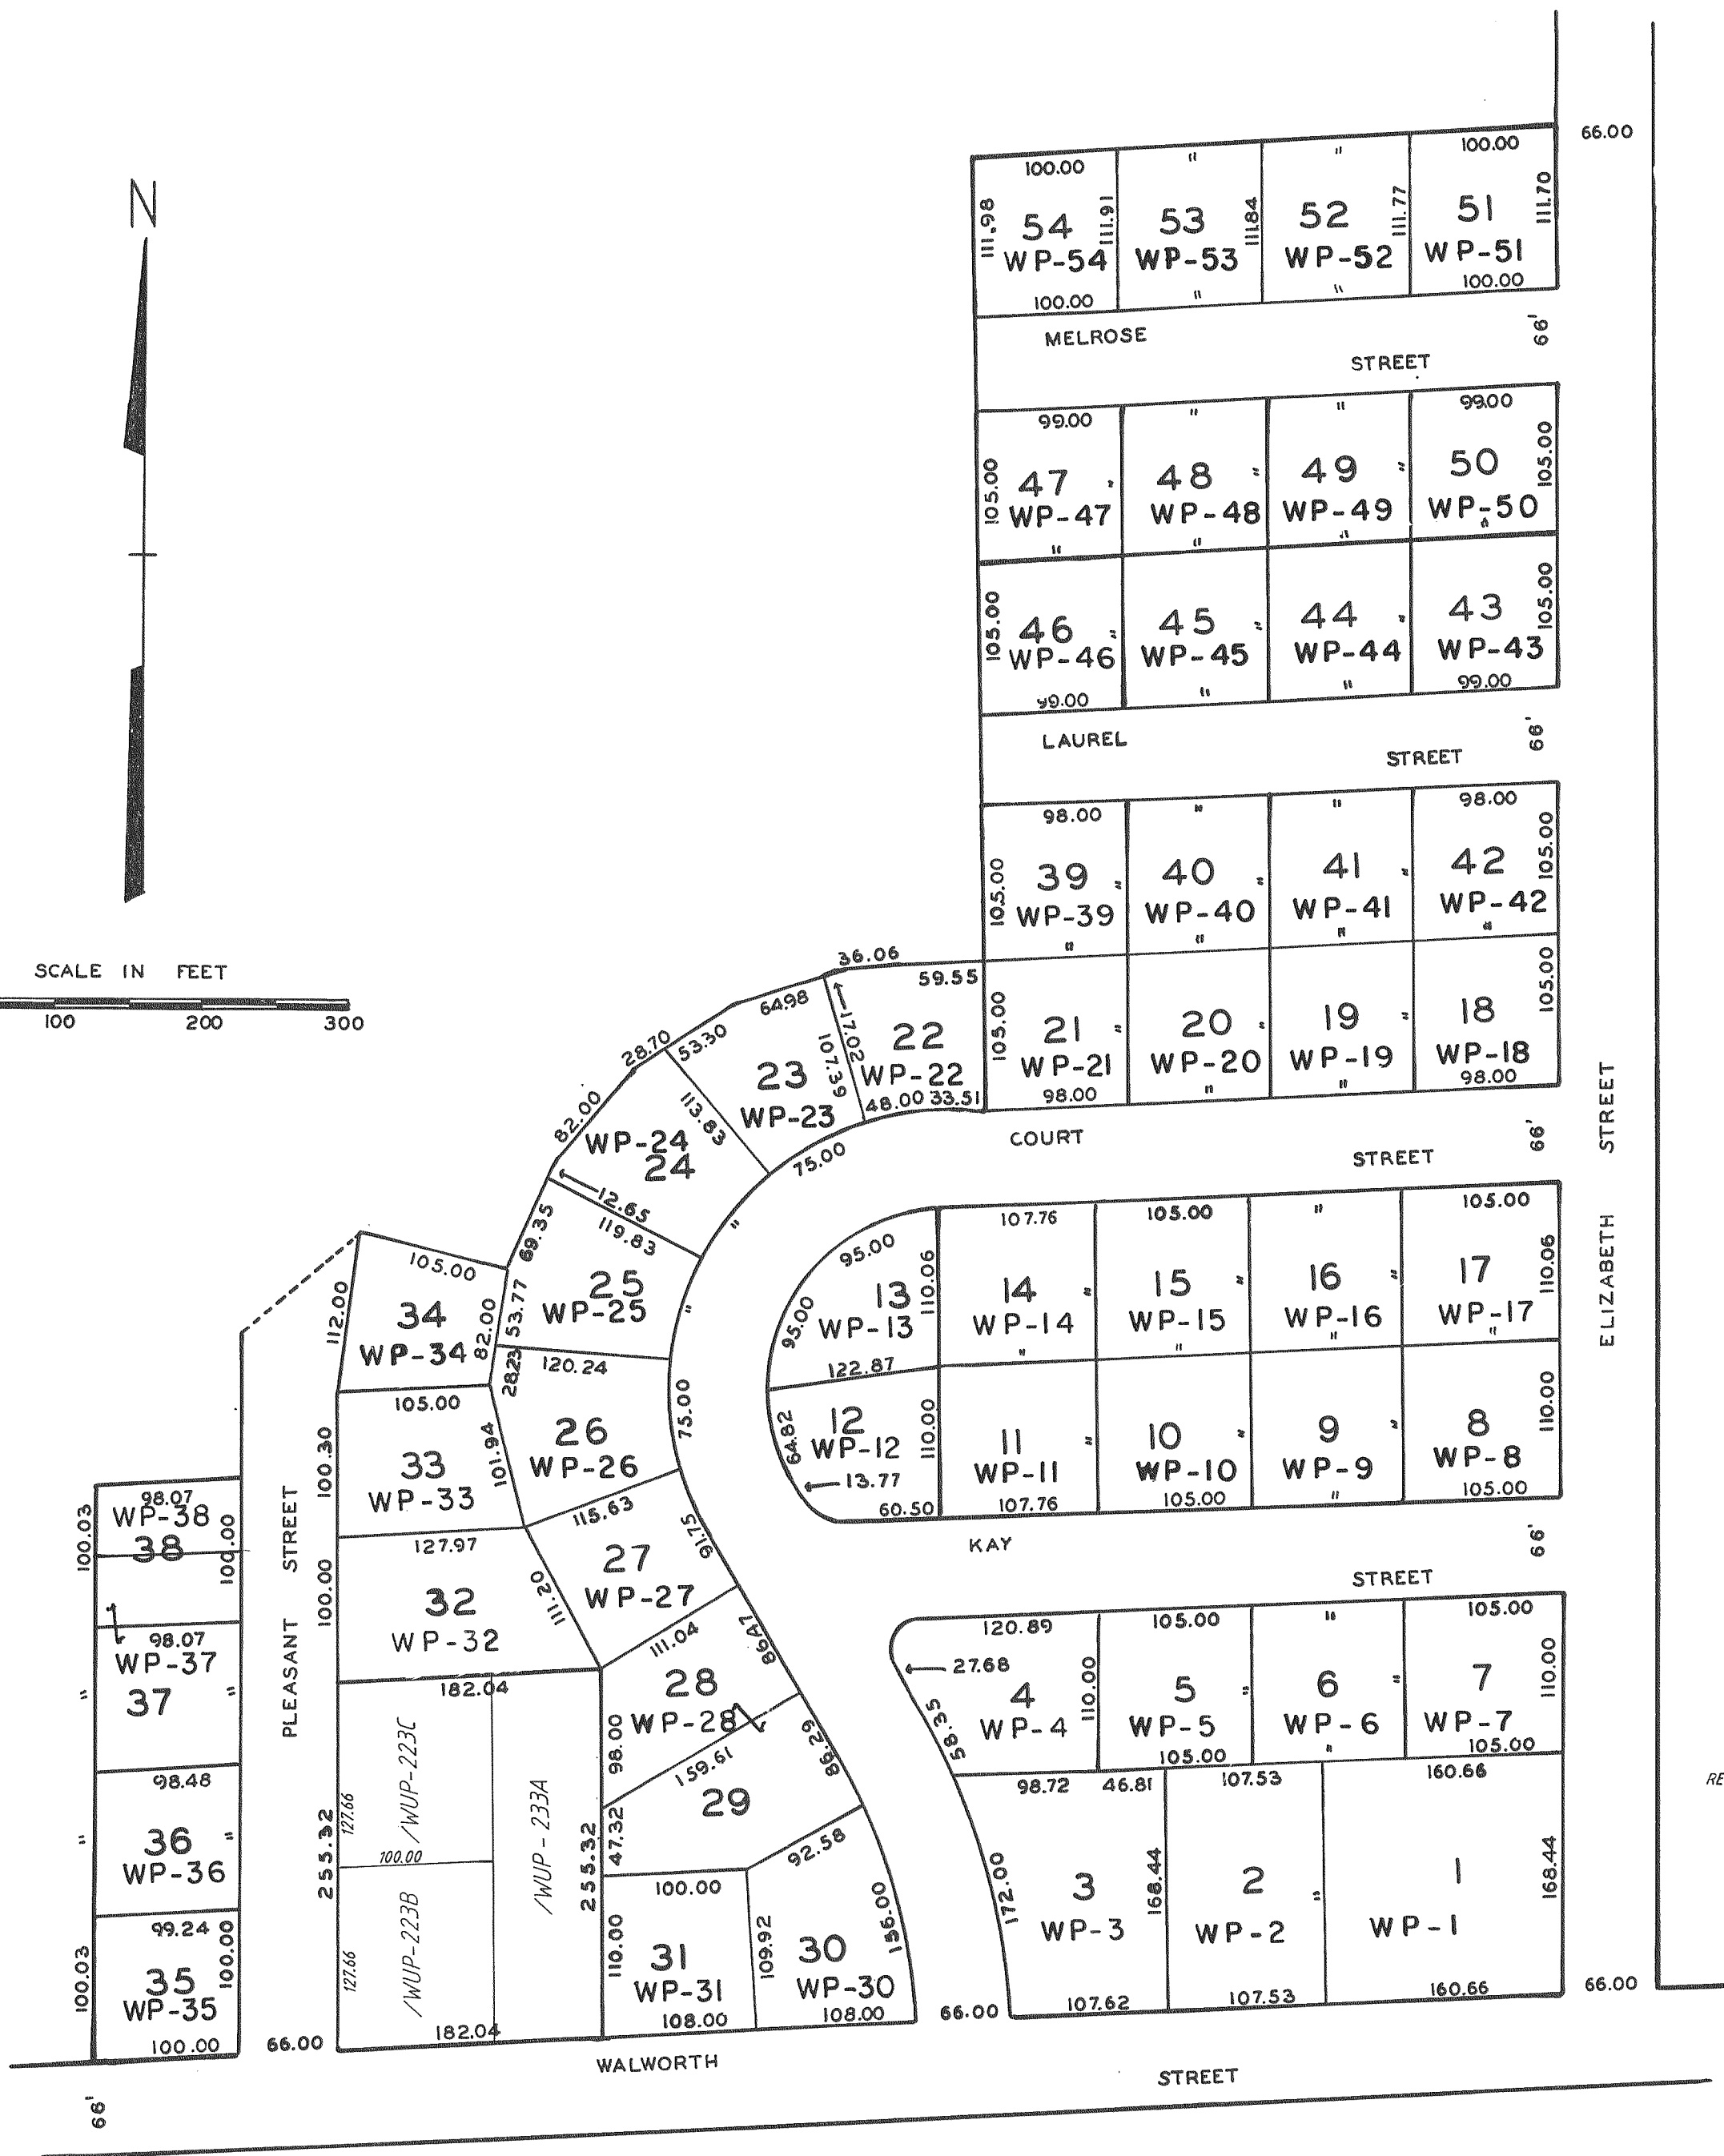

WESTPARK ADDITION

SECTION 5, T4NR15E

CITY OF WHITEWATER

N

SCALE IN FEET

REVISIONS : 05/17/94