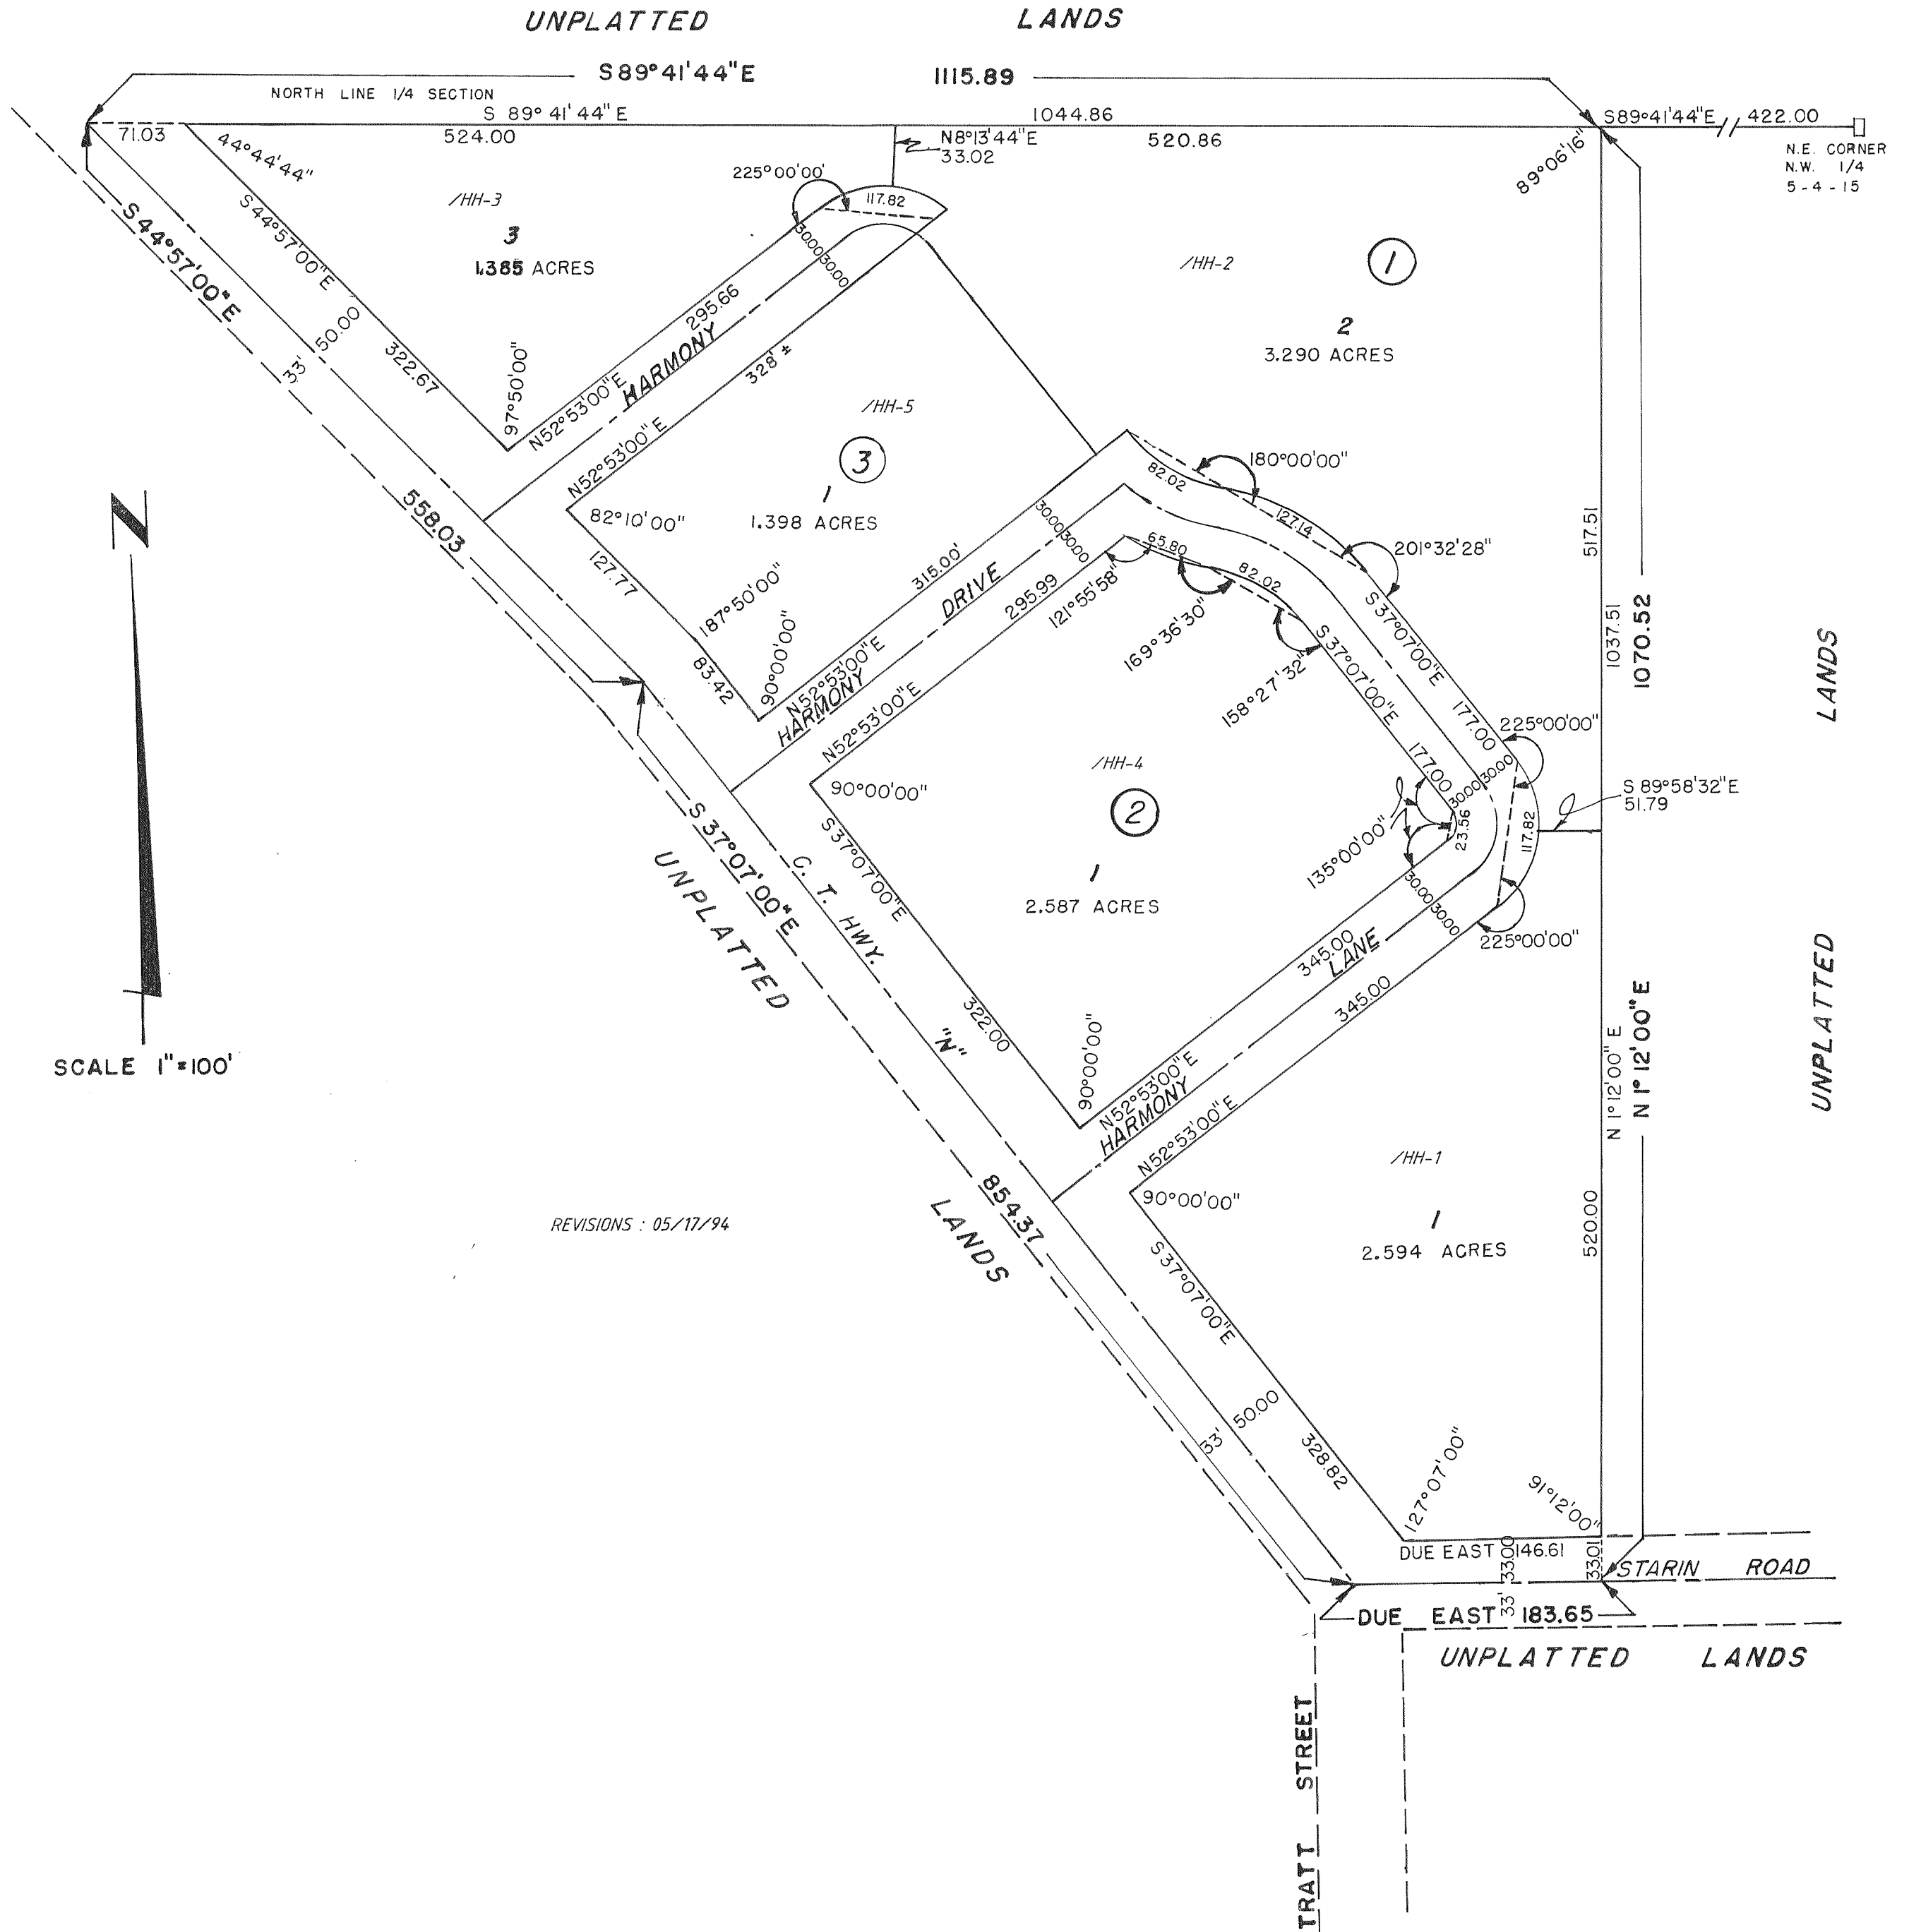

# HARMONY HILL SUBDIVISION

A PART OF THE N.E. 1/4 & N.W. 1/4 OF THE N.W. 1/4 OF SECTION 5, T4N, R15E  
IN THE CITY OF WHITEWATER, WALWORTH COUNTY, WISC.

REVISIONS : 05/17/94

N.E. CORNER  
N.W. 1/4  
5-4-15