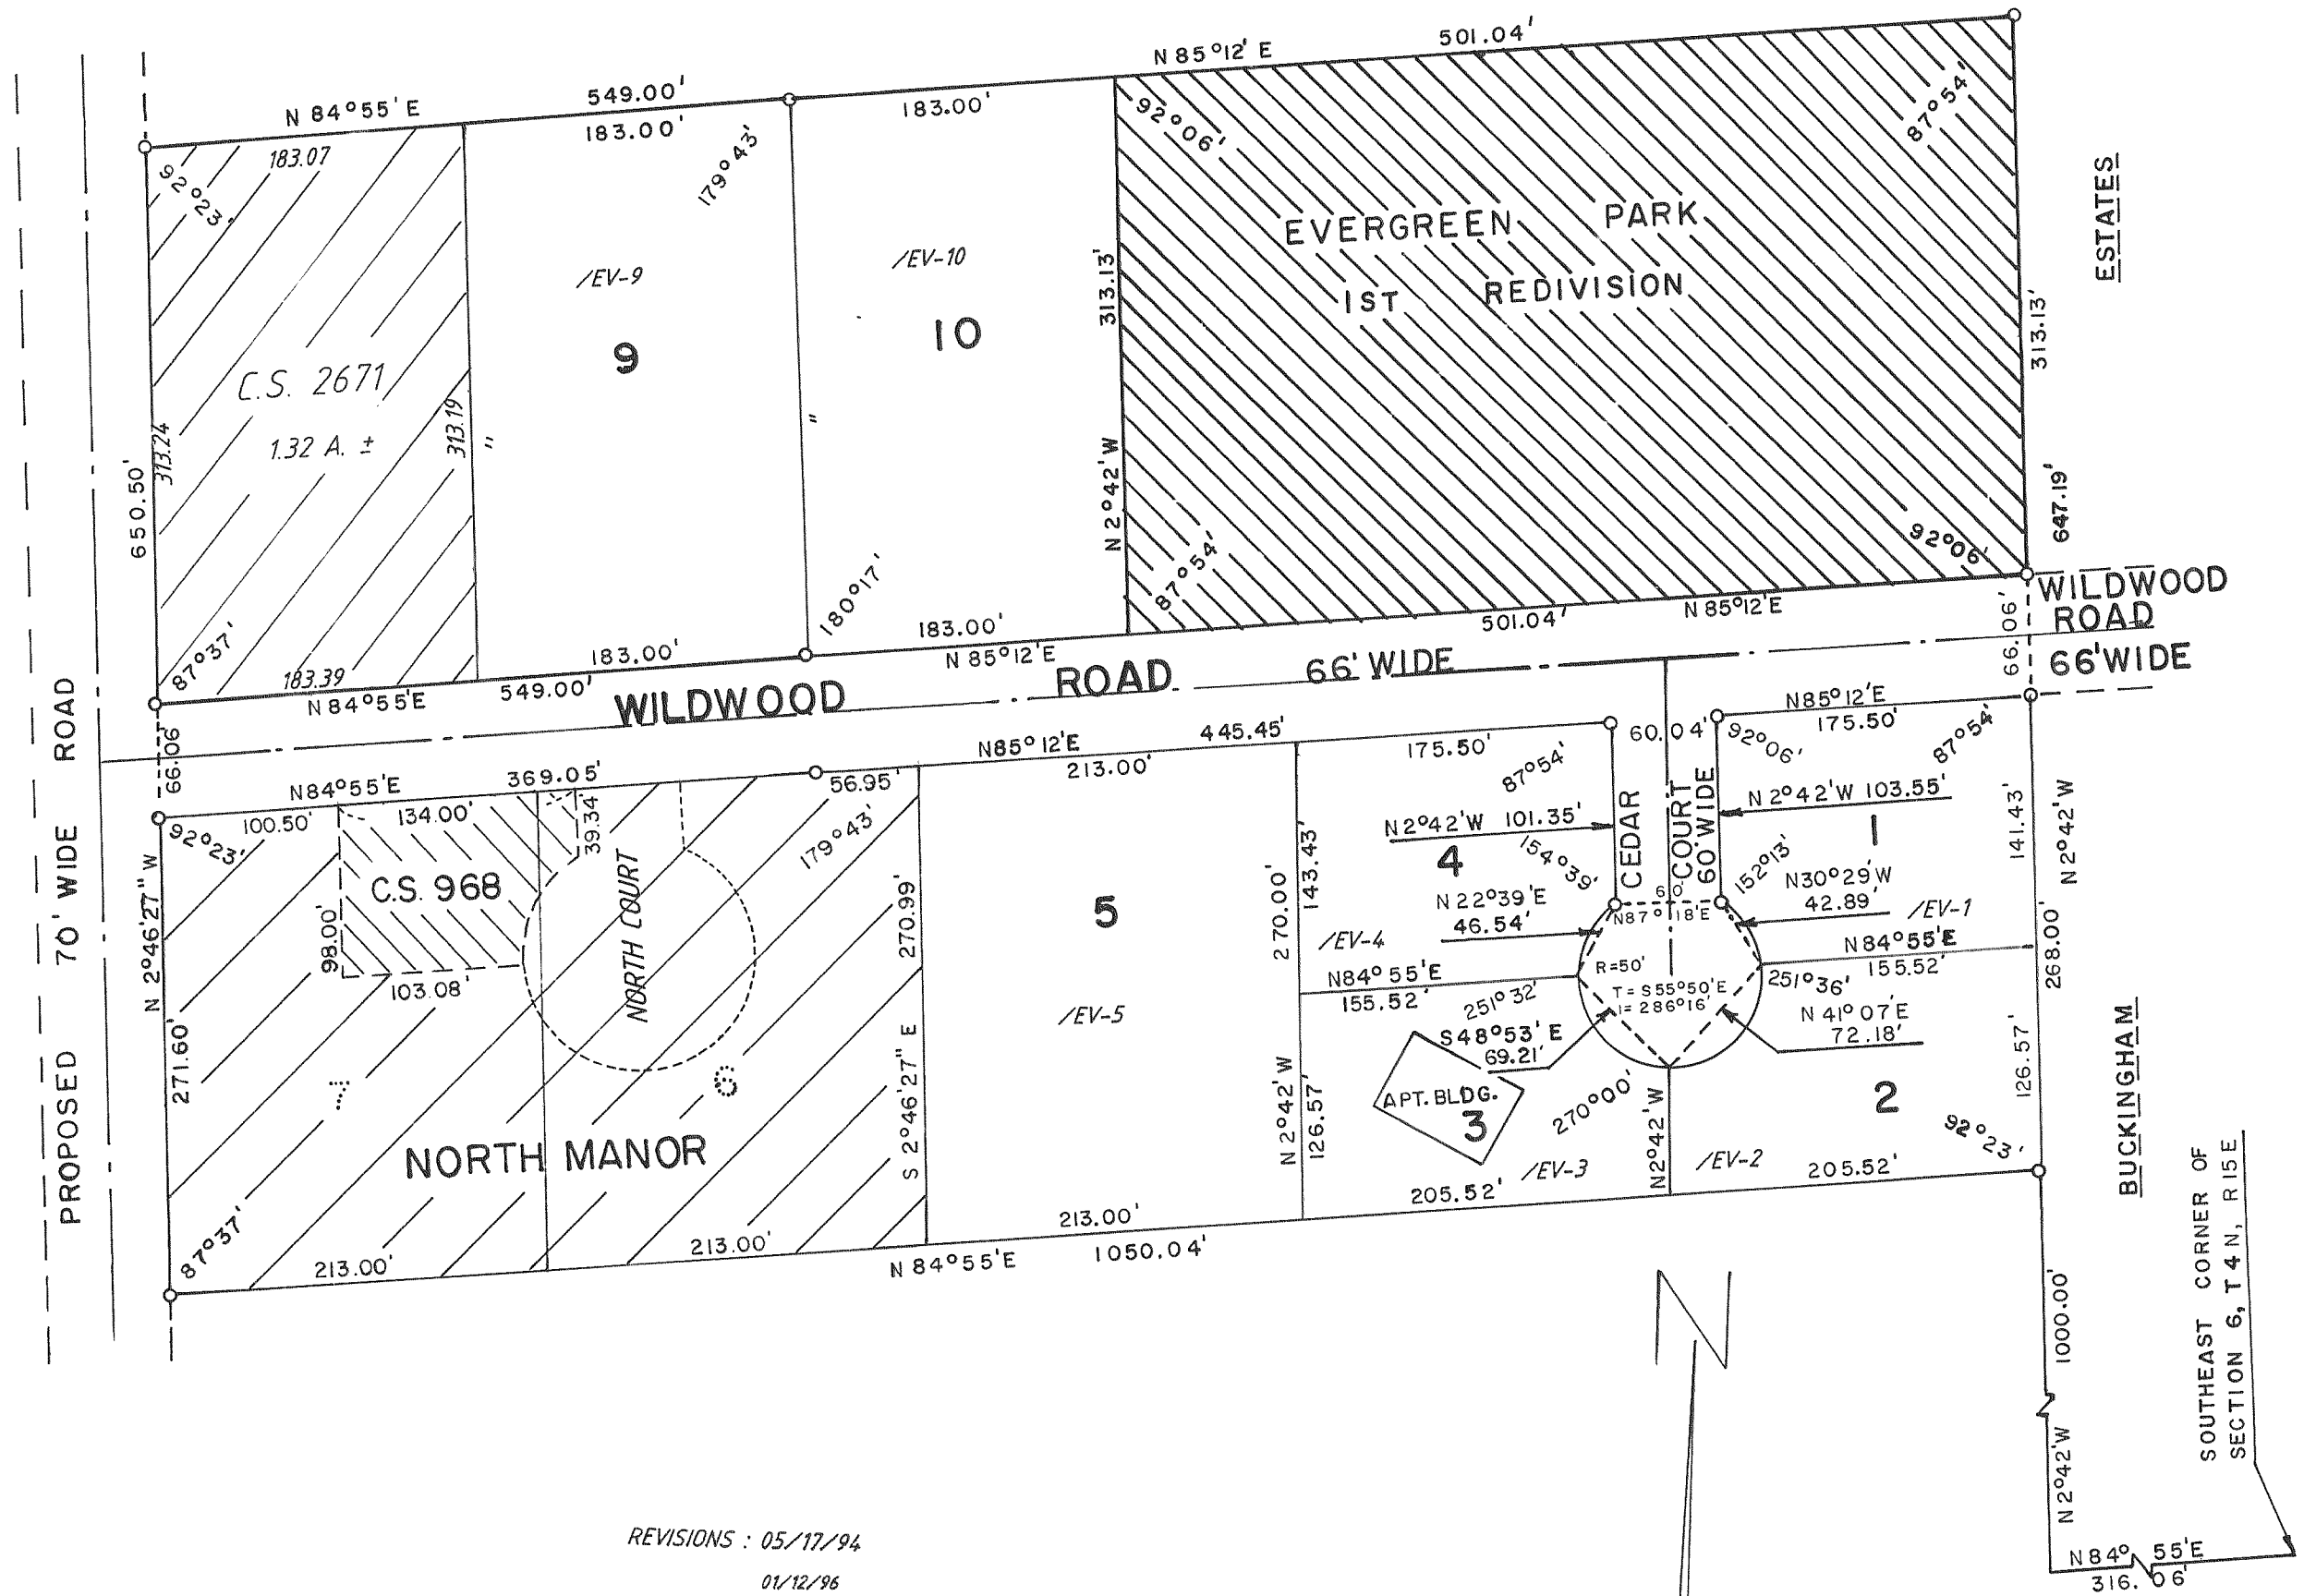

EVERGREEN PARK

A SUBDIVISION LOCATED IN THE SE 1/4 OF SECTION 6,

T4 N, R15E, CITY OF WHITEWATER, WAL. CO. WIS.

REVISIONS : 05/17/94
01/12/96

ORIGINAL LOT LINES —
PROPERTY DIVISION LINES - - -

SCALE - 1" = 100'