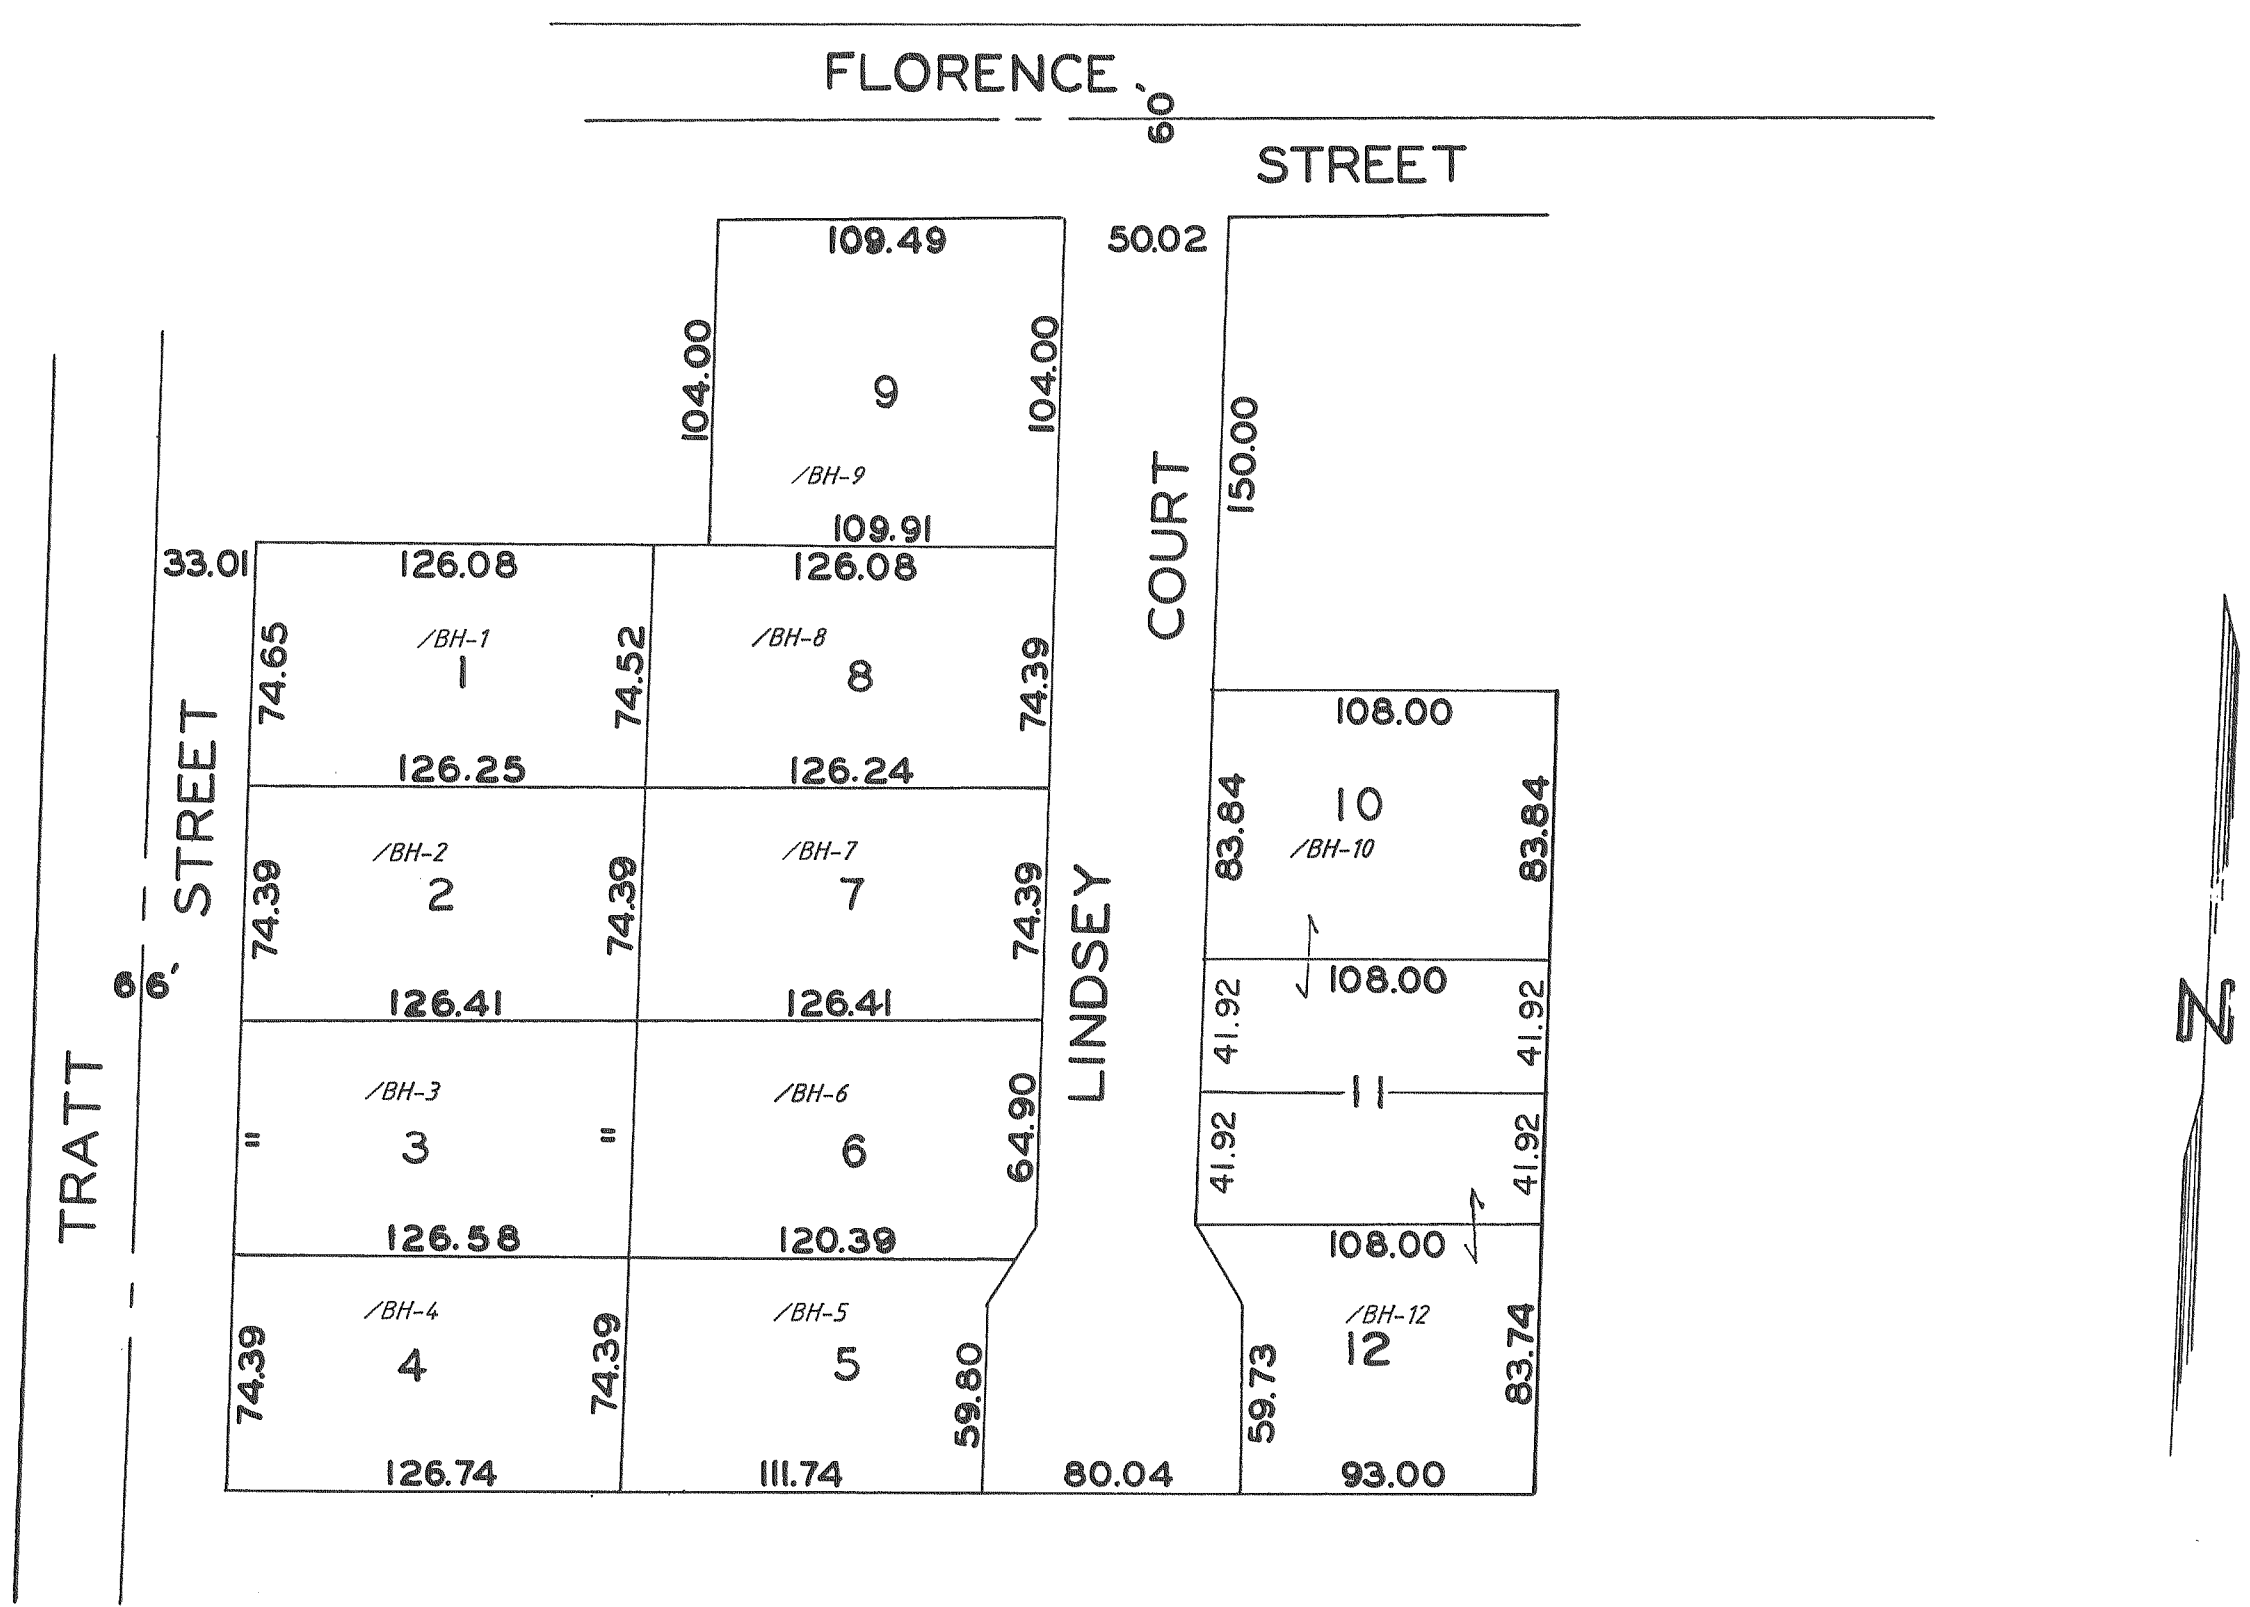

BELL AIRE HEIGHTS

CITY OF WHITEWATER

SECTION 5 T4NR15E
SCALE 1"=60'

REVISIONS : 05/17/94