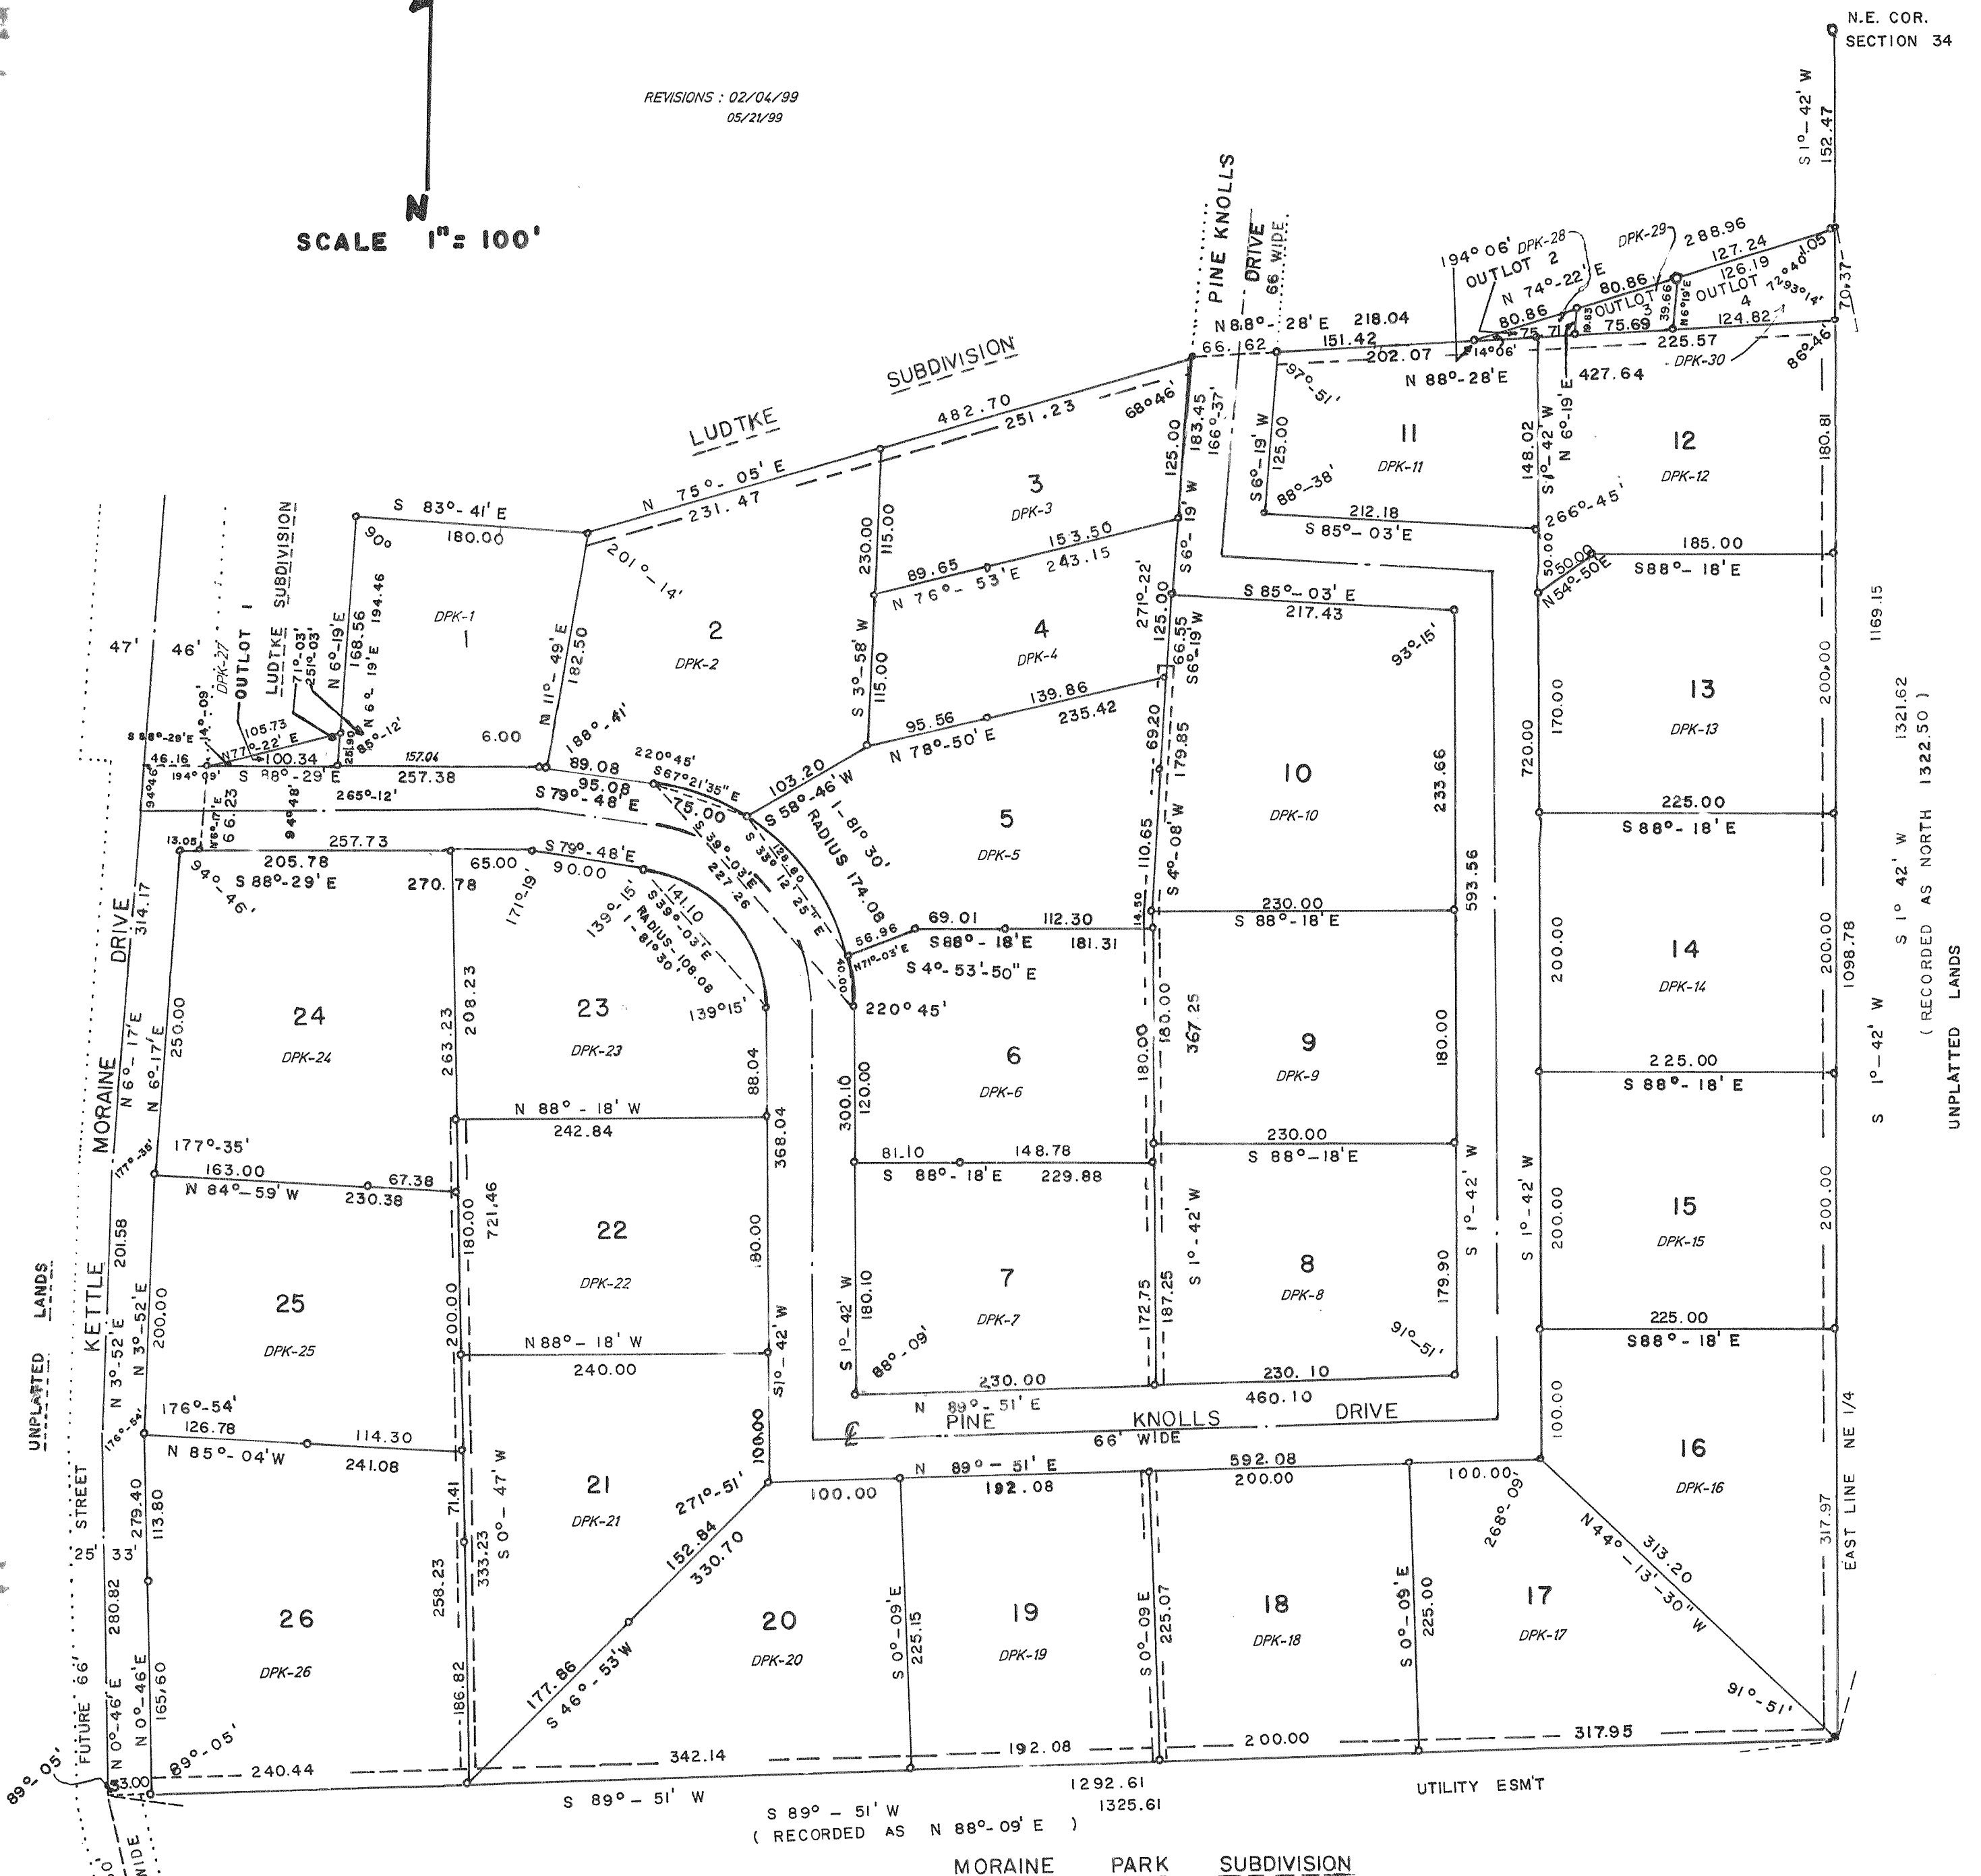

# PINE KNOLLS SUBDIVISION

LOCATED IN THE NE 1/4 OF THE NE 1/4 OF SECTION

34, T4N·R15E TOWN OF WHITEWATER, WALWORTH COUNTY, WISCONSIN

REVISIONS : 02/04/99  
05/21/99

N.E. COR.  
SECTION 34

UNPLATTED LANDS  
(RECORDED AS NORTH 1322.50')

MORaine PARK SUBDIVISION

S 89°-51' W  
(RECORDED AS N 88°-09' E)

UTILITY ESM'T