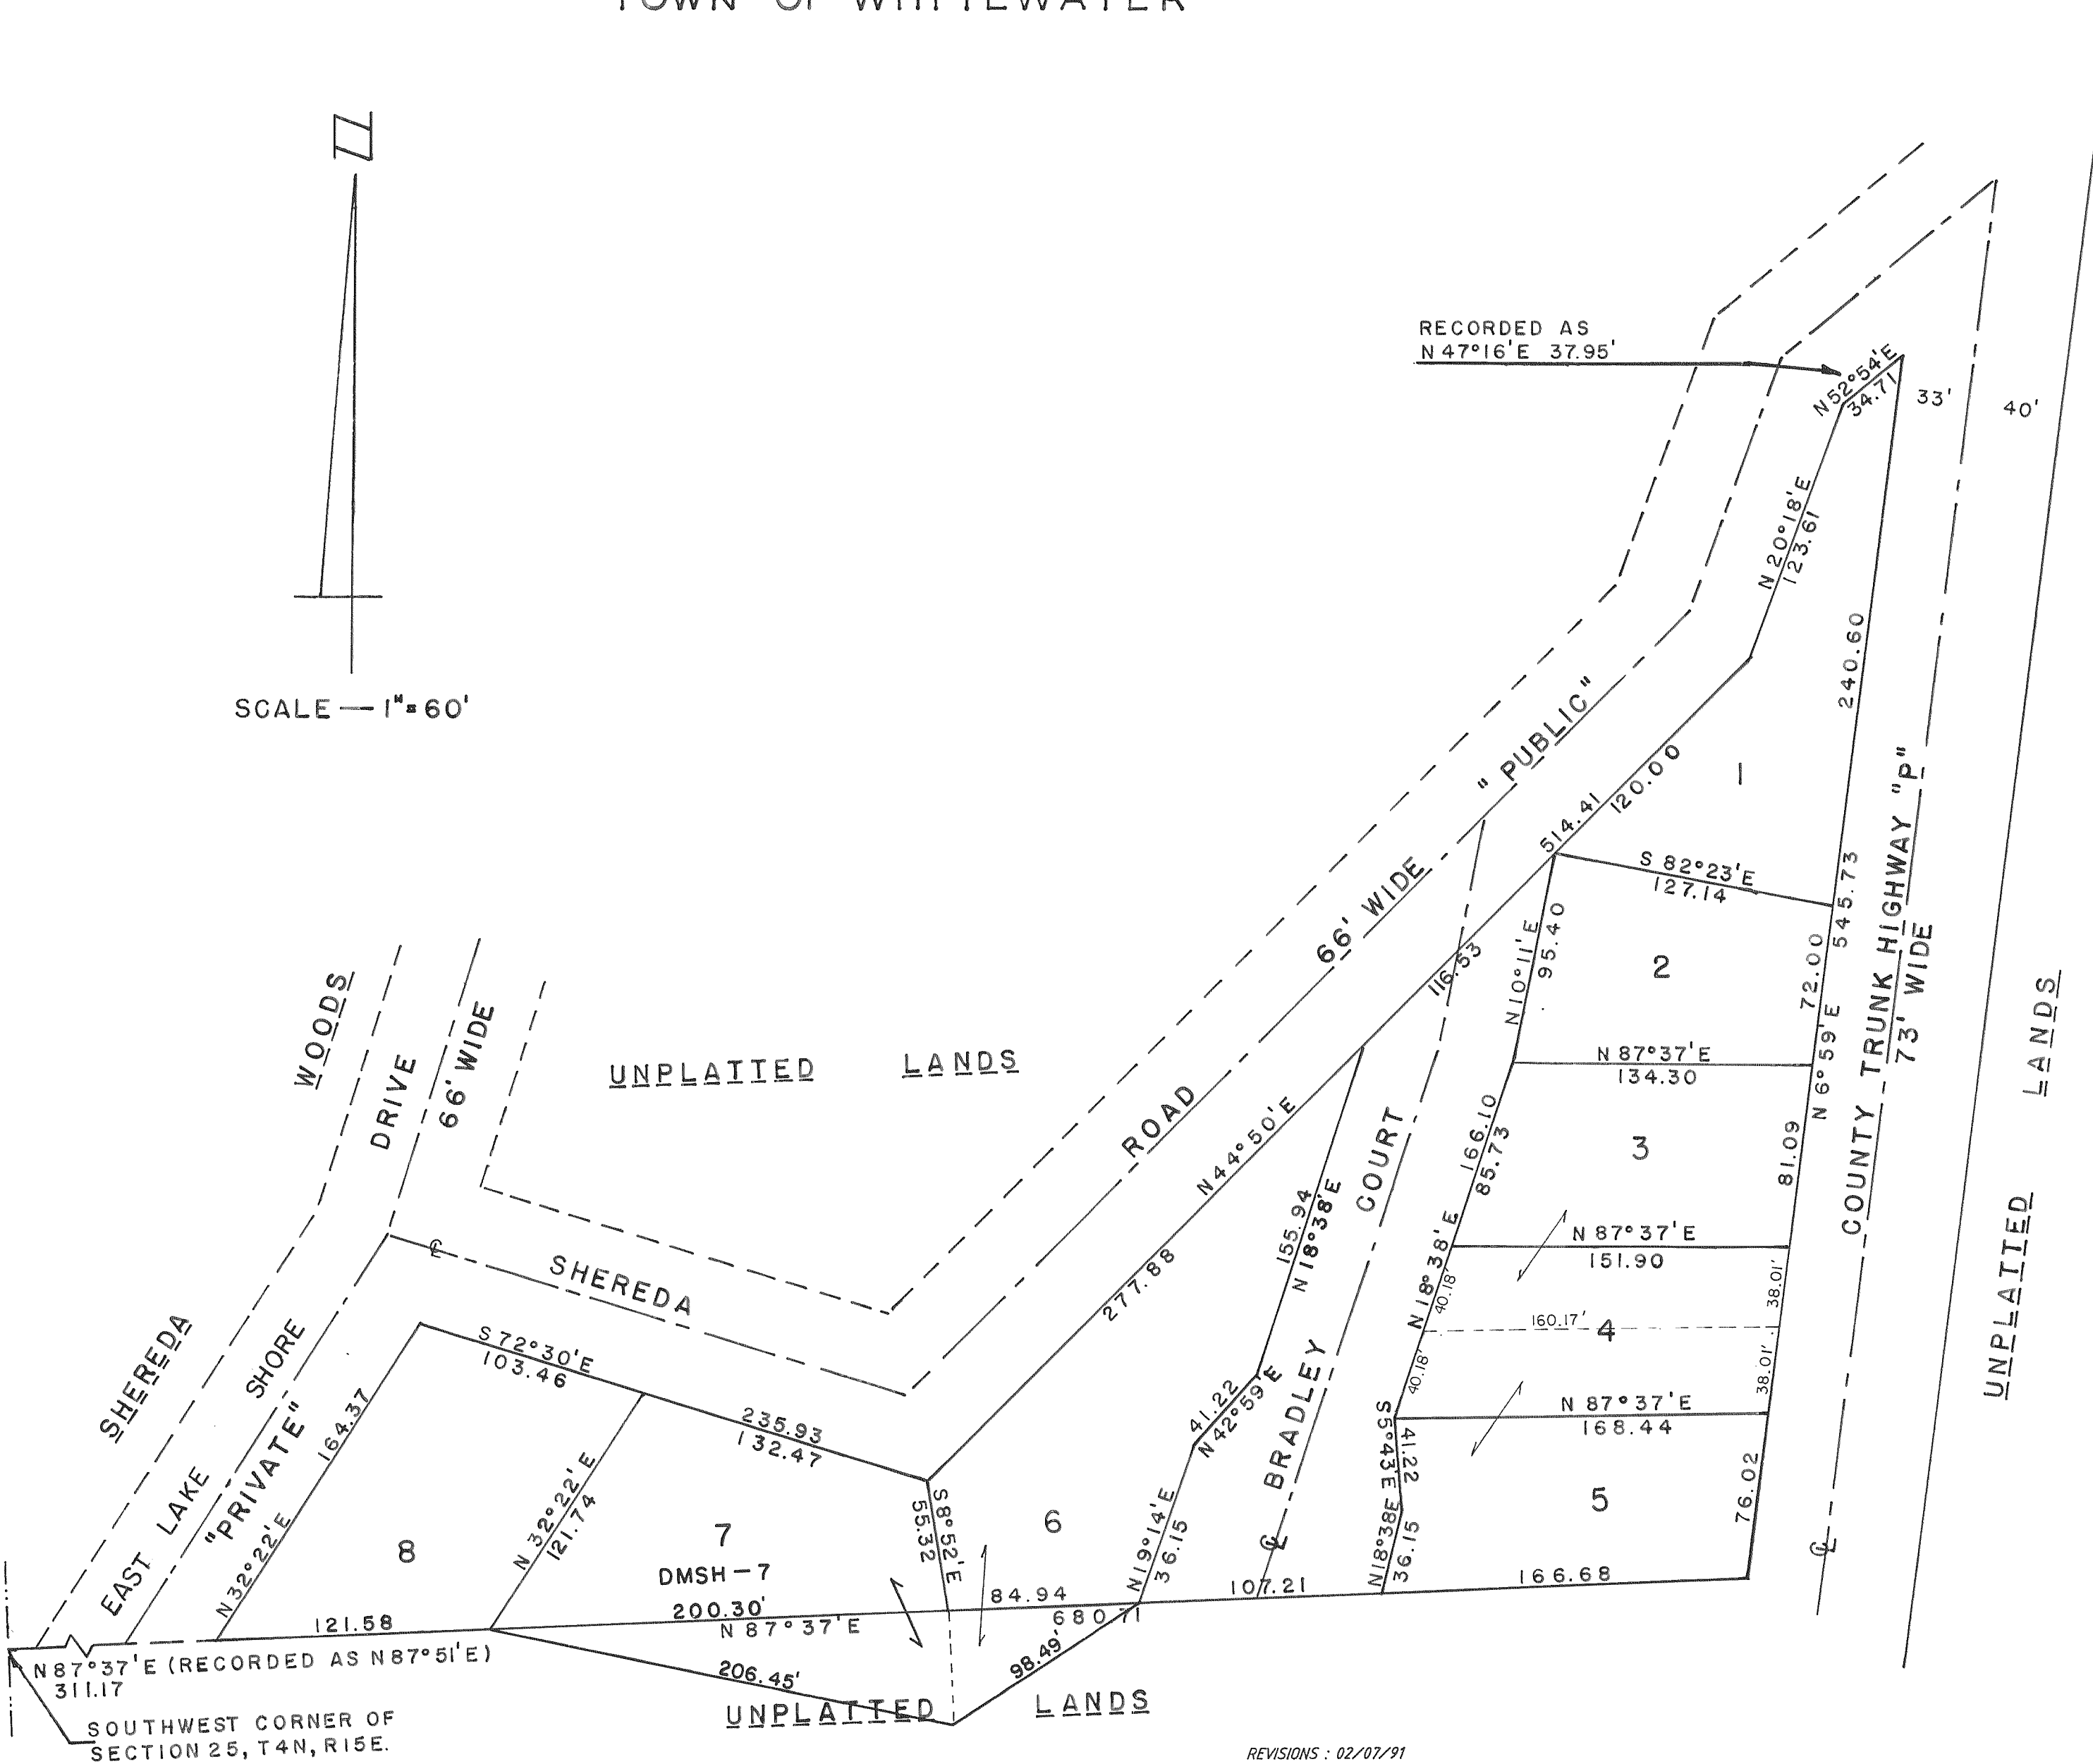

# MORNING SIDE HEIGHTS

LOCATED IN GOVERNMENT LOT 2, THE SW 1/4 OF THE SW 1/4 OF SECTION 25, T4N, R15E, WALWORTH COUNTY, WIS.  
TOWN OF WHITEWATER

REVISIONS : 02/07/91  
04/08/94