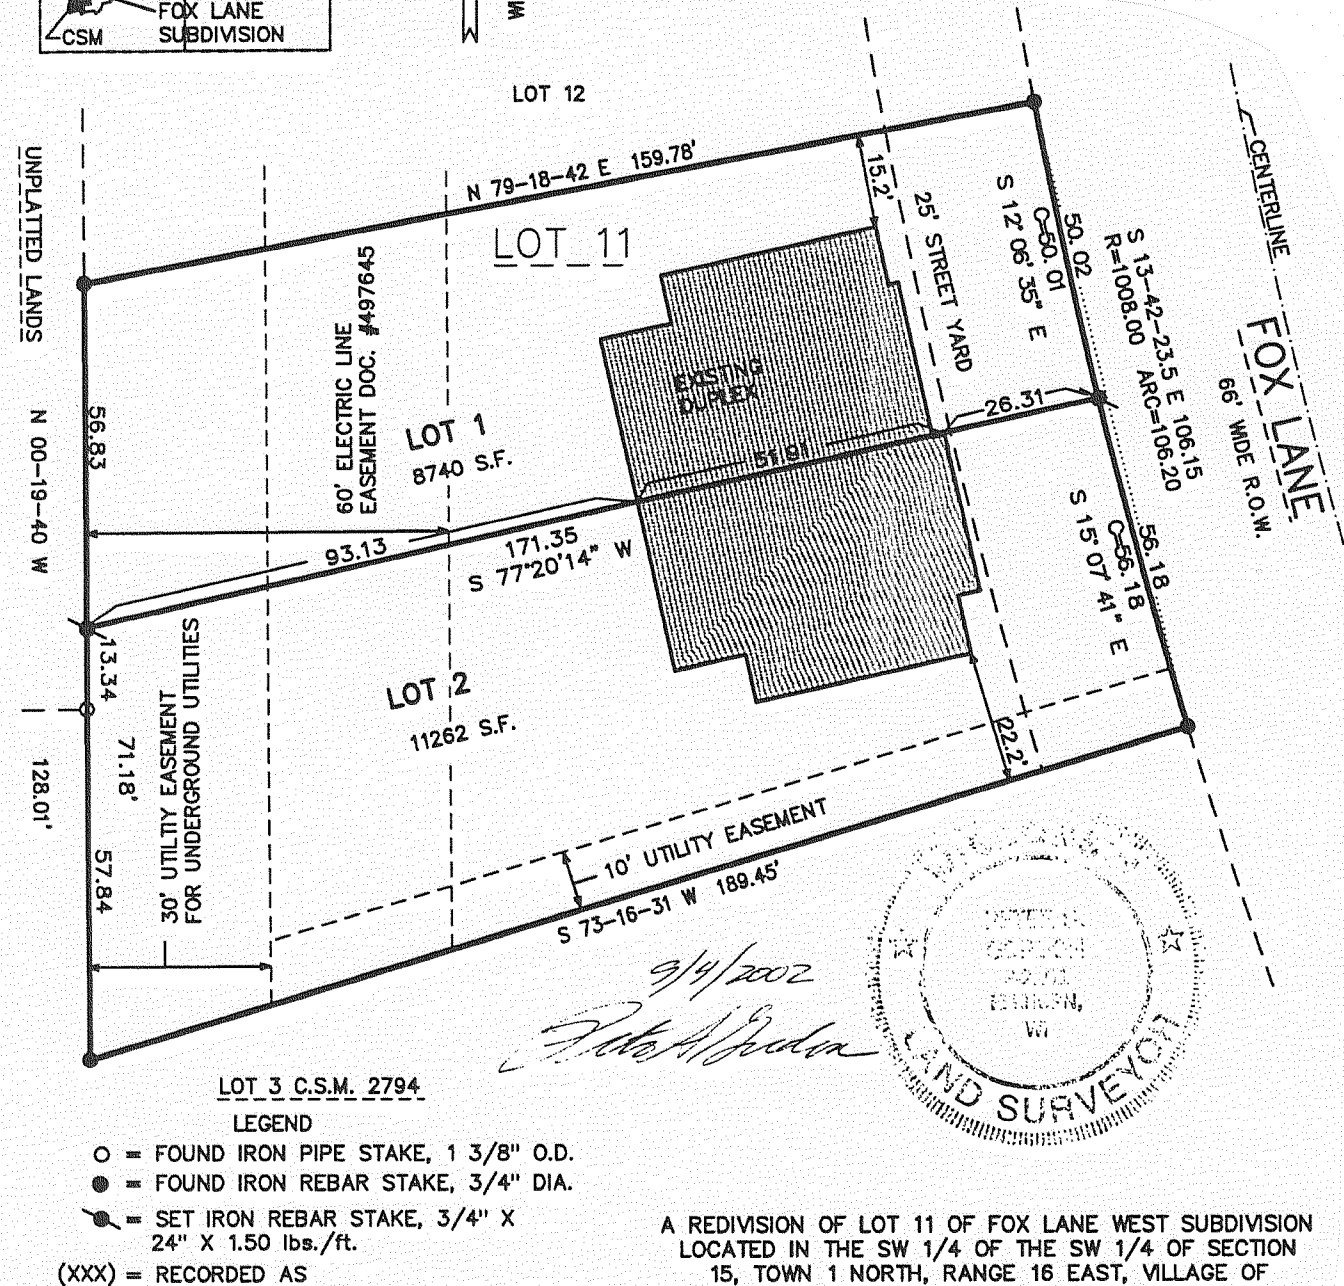

Certified Survey Map
#3498

A REDIVISION OF LOT 1 OF FOX LANE SUBDIVISION
LOCATED IN THE SW 1/4 OF THE SW 1/4 OF SECTION
15, TOWN 1 NORTH, RANGE 16 EAST, VILLAGE OF
WALWORTH, WALWORTH COUNTY, WISCONSIN

Certified Survey Map
#3499

ZONING: R-2; R-3

LOCATION SKETCH SECTION 15-1-18

A REDIVISION OF LOT 11 OF FOX LANE WEST SUBDIVISION
LOCATED IN THE SW 1/4 OF THE SW 1/4 OF SECTION
15, TOWN 1 NORTH, RANGE 16 EAST, VILLAGE OF
WALWORTH, WALWORTH COUNTY, WISCONSIN