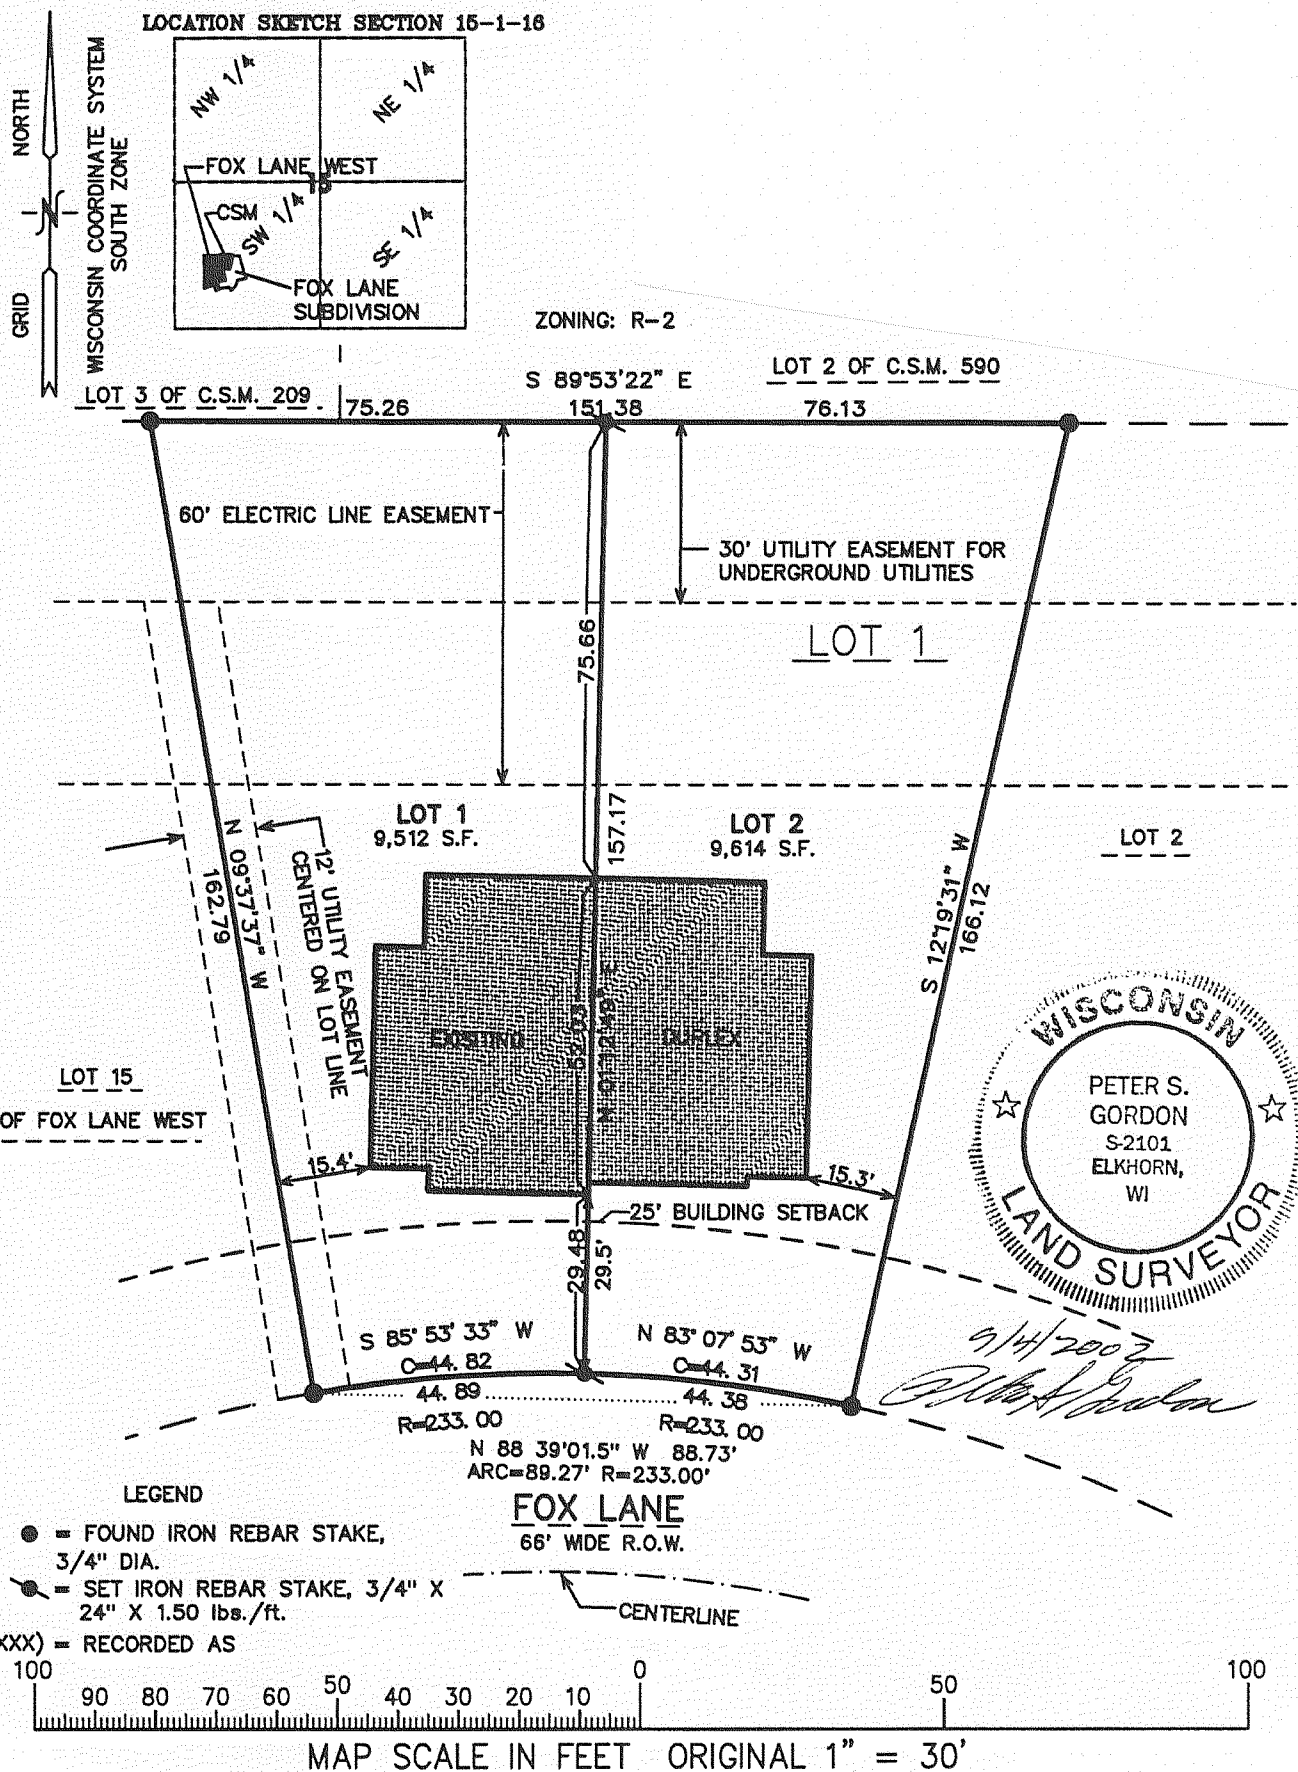

Certified Survey Map
#3498

A REDIVISION OF LOT 1 OF FOX LANE SUBDIVISION
LOCATED IN THE SW 1/4 OF THE SW 1/4 OF SECTION
15, TOWN 1 NORTH, RANGE 16 EAST, VILLAGE OF
WALWORTH, WALWORTH COUNTY, WISCONSIN

Certified Survey Map
#3499

ZONING: R-2; R-3

LOCATION SKETCH SECTION 15-1-18

A REDIVISION OF LOT 11 OF FOX LANE WEST SUBDIVISION
LOCATED IN THE SW 1/4 OF THE SW 1/4 OF SECTION
15, TOWN 1 NORTH, RANGE 16 EAST, VILLAGE OF
WALWORTH, WALWORTH COUNTY, WISCONSIN