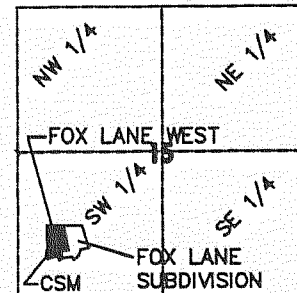

Certified Survey Map
#3498

A REDIVISION OF LOT 1 OF FOX LANE SUBDIVISION
LOCATED IN THE SW 1/4 OF THE SW 1/4 OF SECTION
15, TOWN 1 NORTH, RANGE 16 EAST, VILLAGE OF
WALWORTH, WALWORTH COUNTY, WISCONSIN

Certified Survey Map
#3499

ZONING: R-2; R-3

LOCATION SKETCH SECTION 15-1-18

A REDIVISION OF LOT 11 OF FOX LANE WEST SUBDIVISION
LOCATED IN THE SW 1/4 OF THE SW 1/4 OF SECTION
15, TOWN 1 NORTH, RANGE 16 EAST, VILLAGE OF
WALWORTH, WALWORTH COUNTY, WISCONSIN