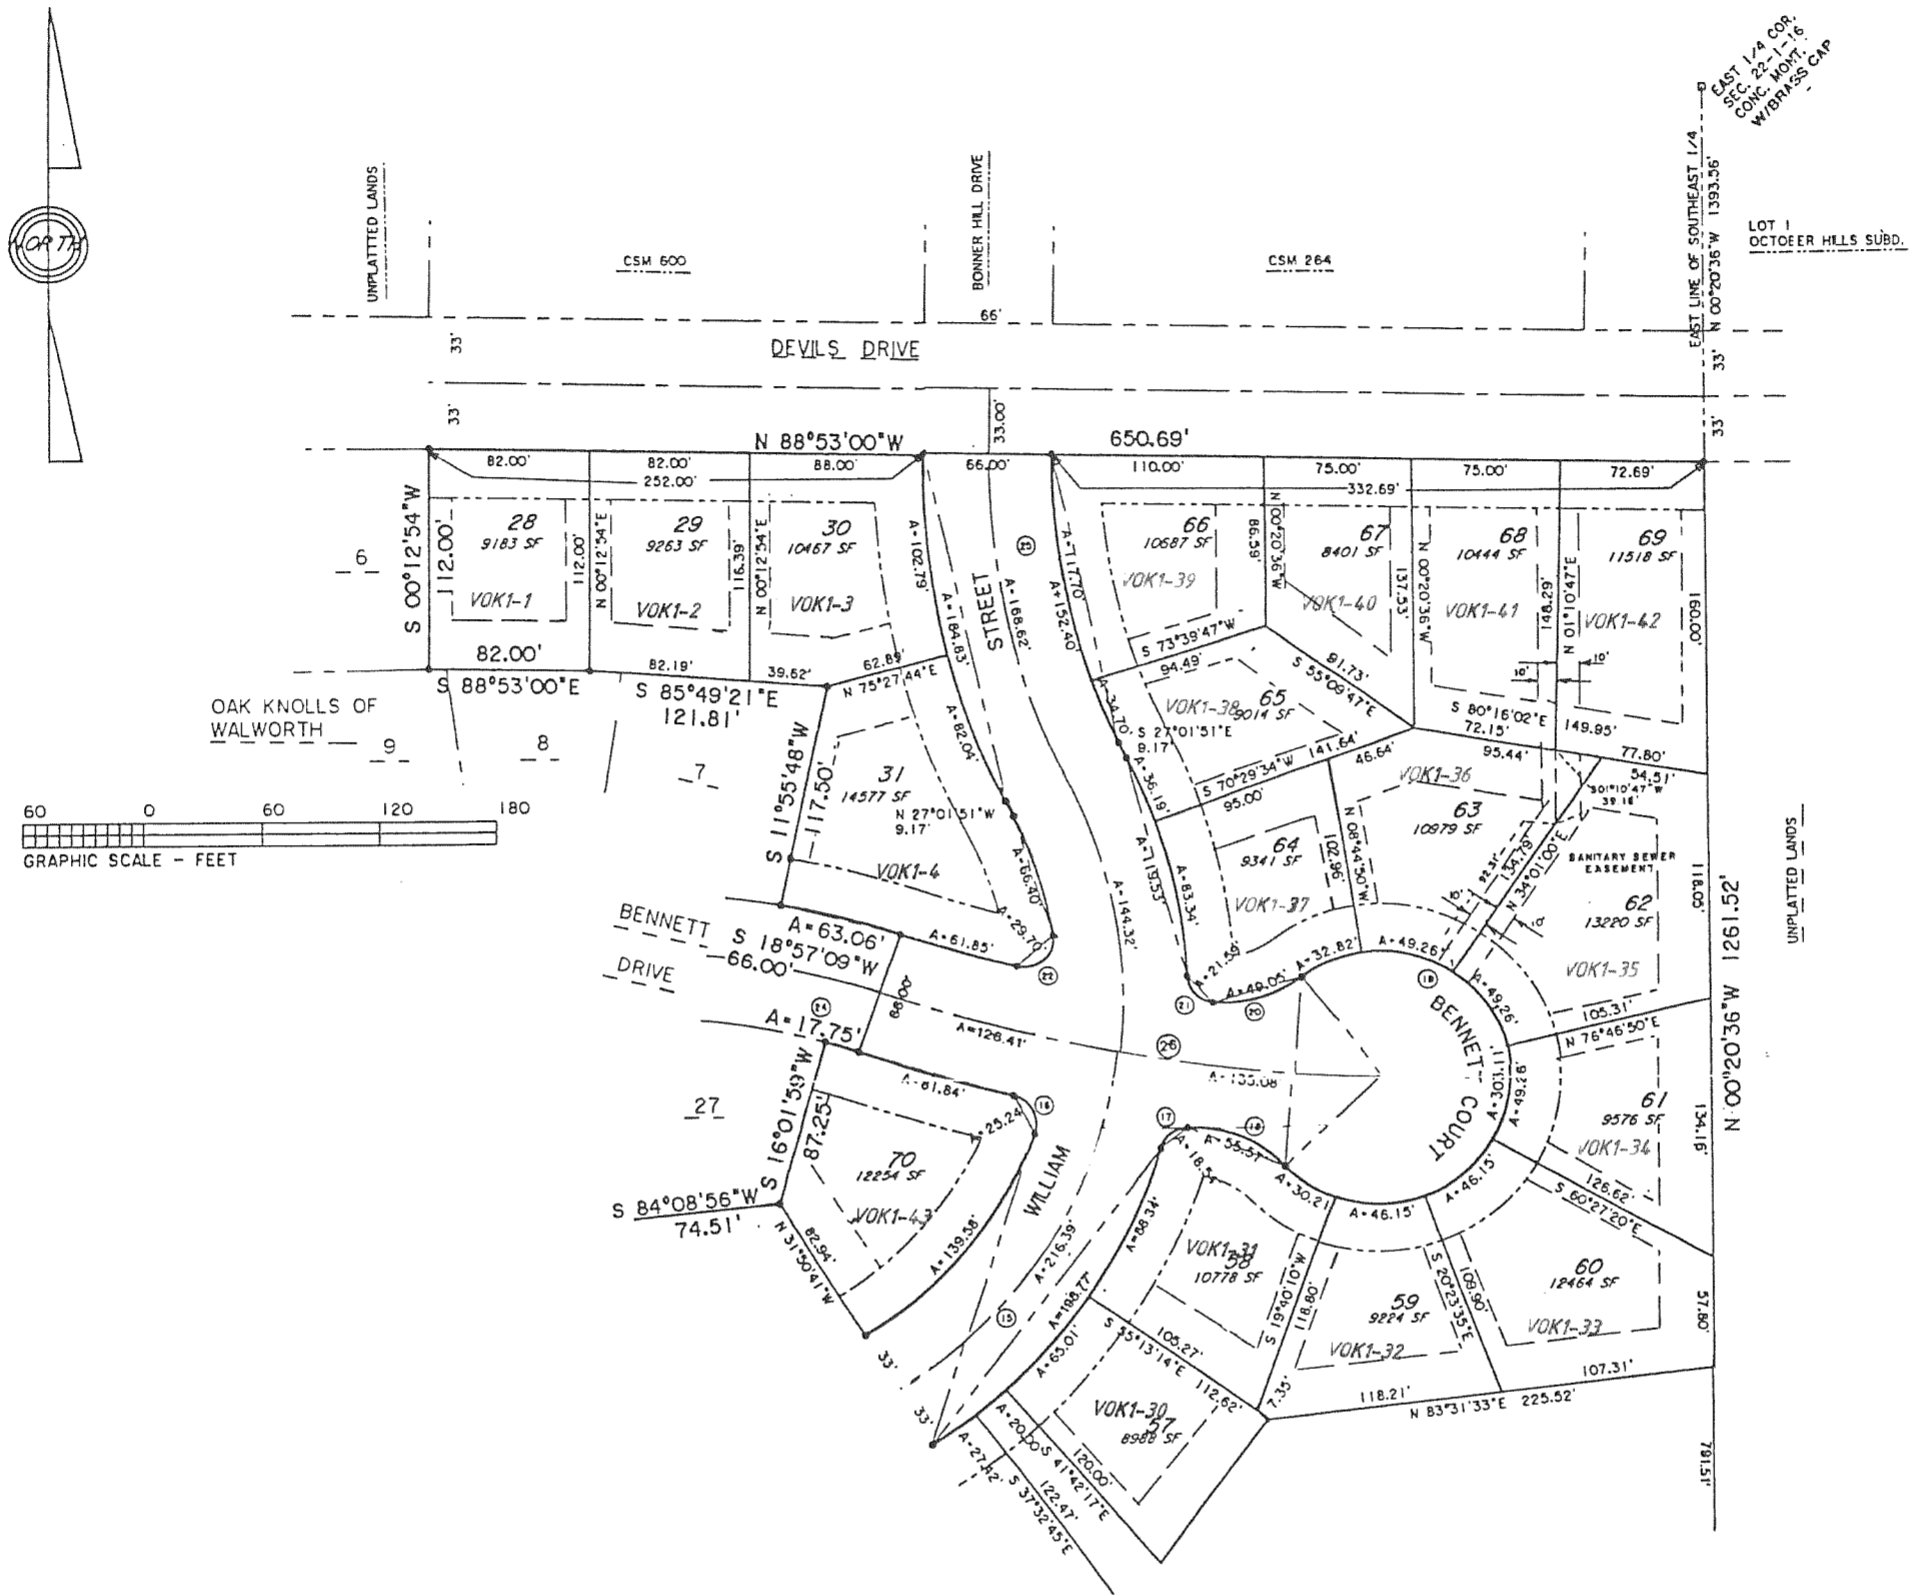

OAK KNOLLS OF WALWORTH ADDITION NO. 1  
 COUNTY OF WALWORTH, STATE OF WISCONSIN.

MAPPING DATE : 08/29/95

REVISIONS :

EAST 1/4 COR.  
 SEC. 22, T. 1 N.  
 CO. 16, R. 1 E.  
 WISCONSIN CAP  
 LOT 1  
 OCTOBER HILLS SUBD.

UNPLATTED LANDS

UNPLATTED LANDS