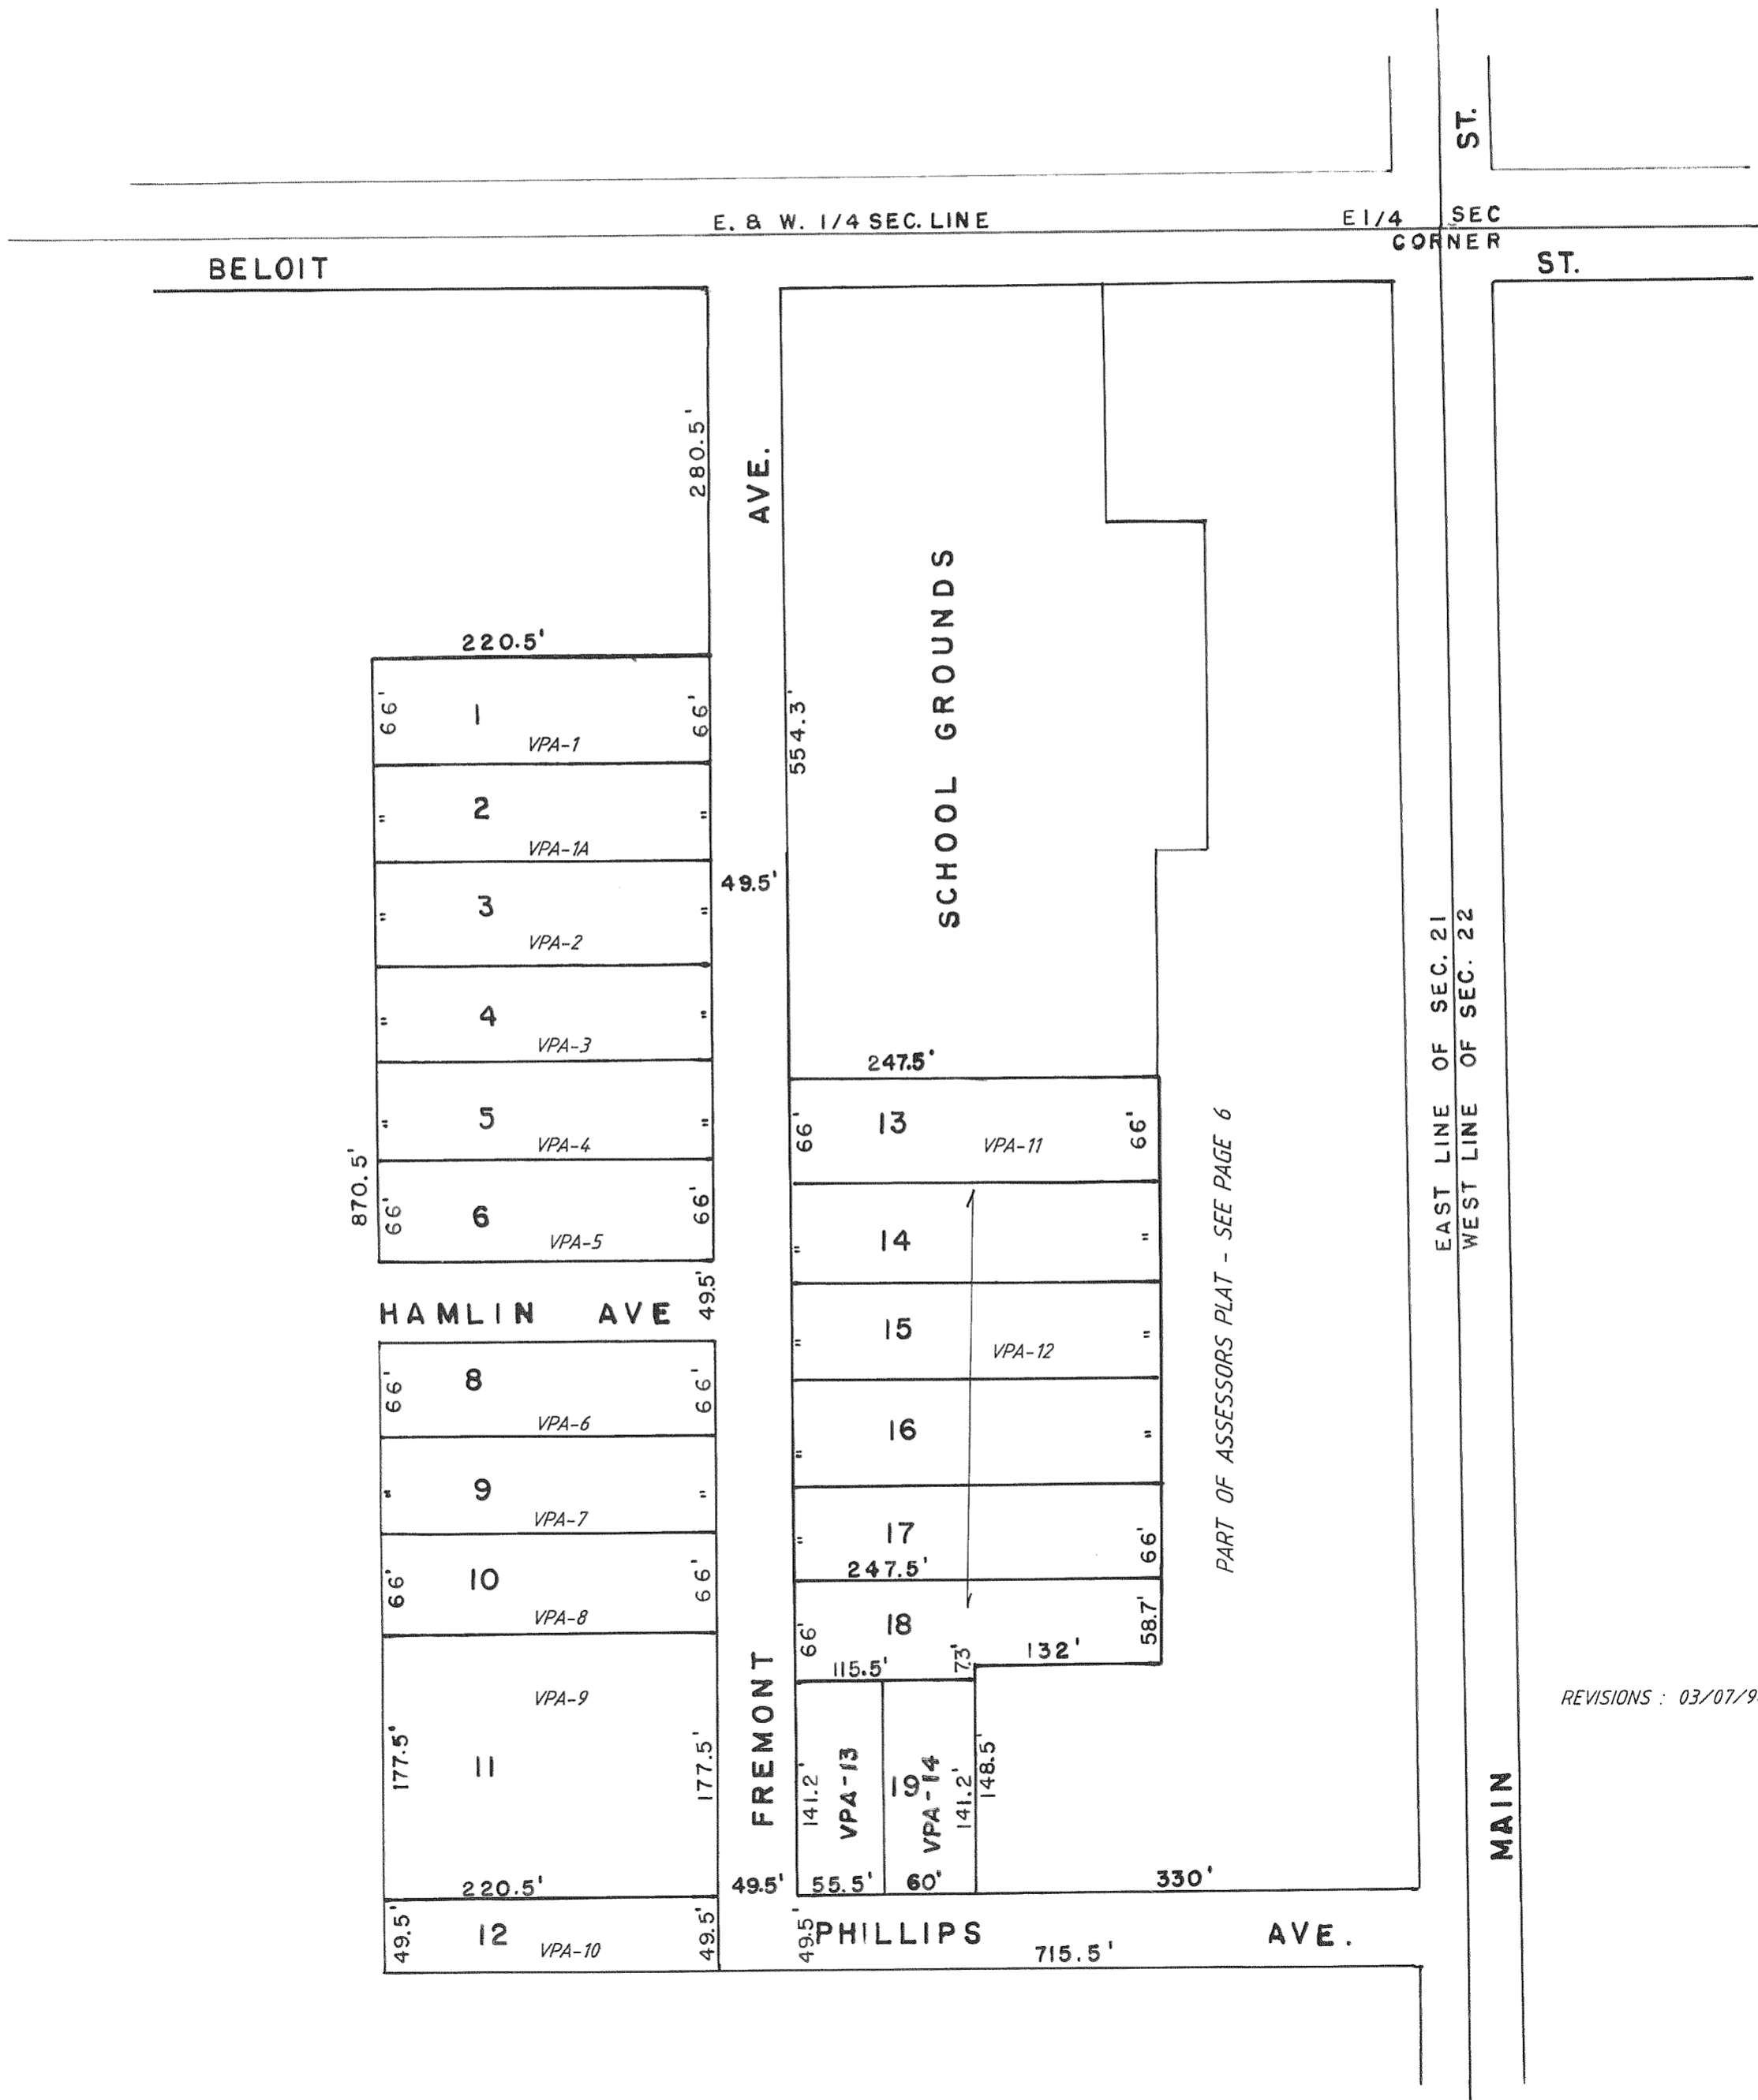

PHILLIP'S ADDITION VILLAGE OF WALWORTH

SEC. 21-TIN-RIGE
SCALE-1"=100'

REVISIONS : 03/07/94