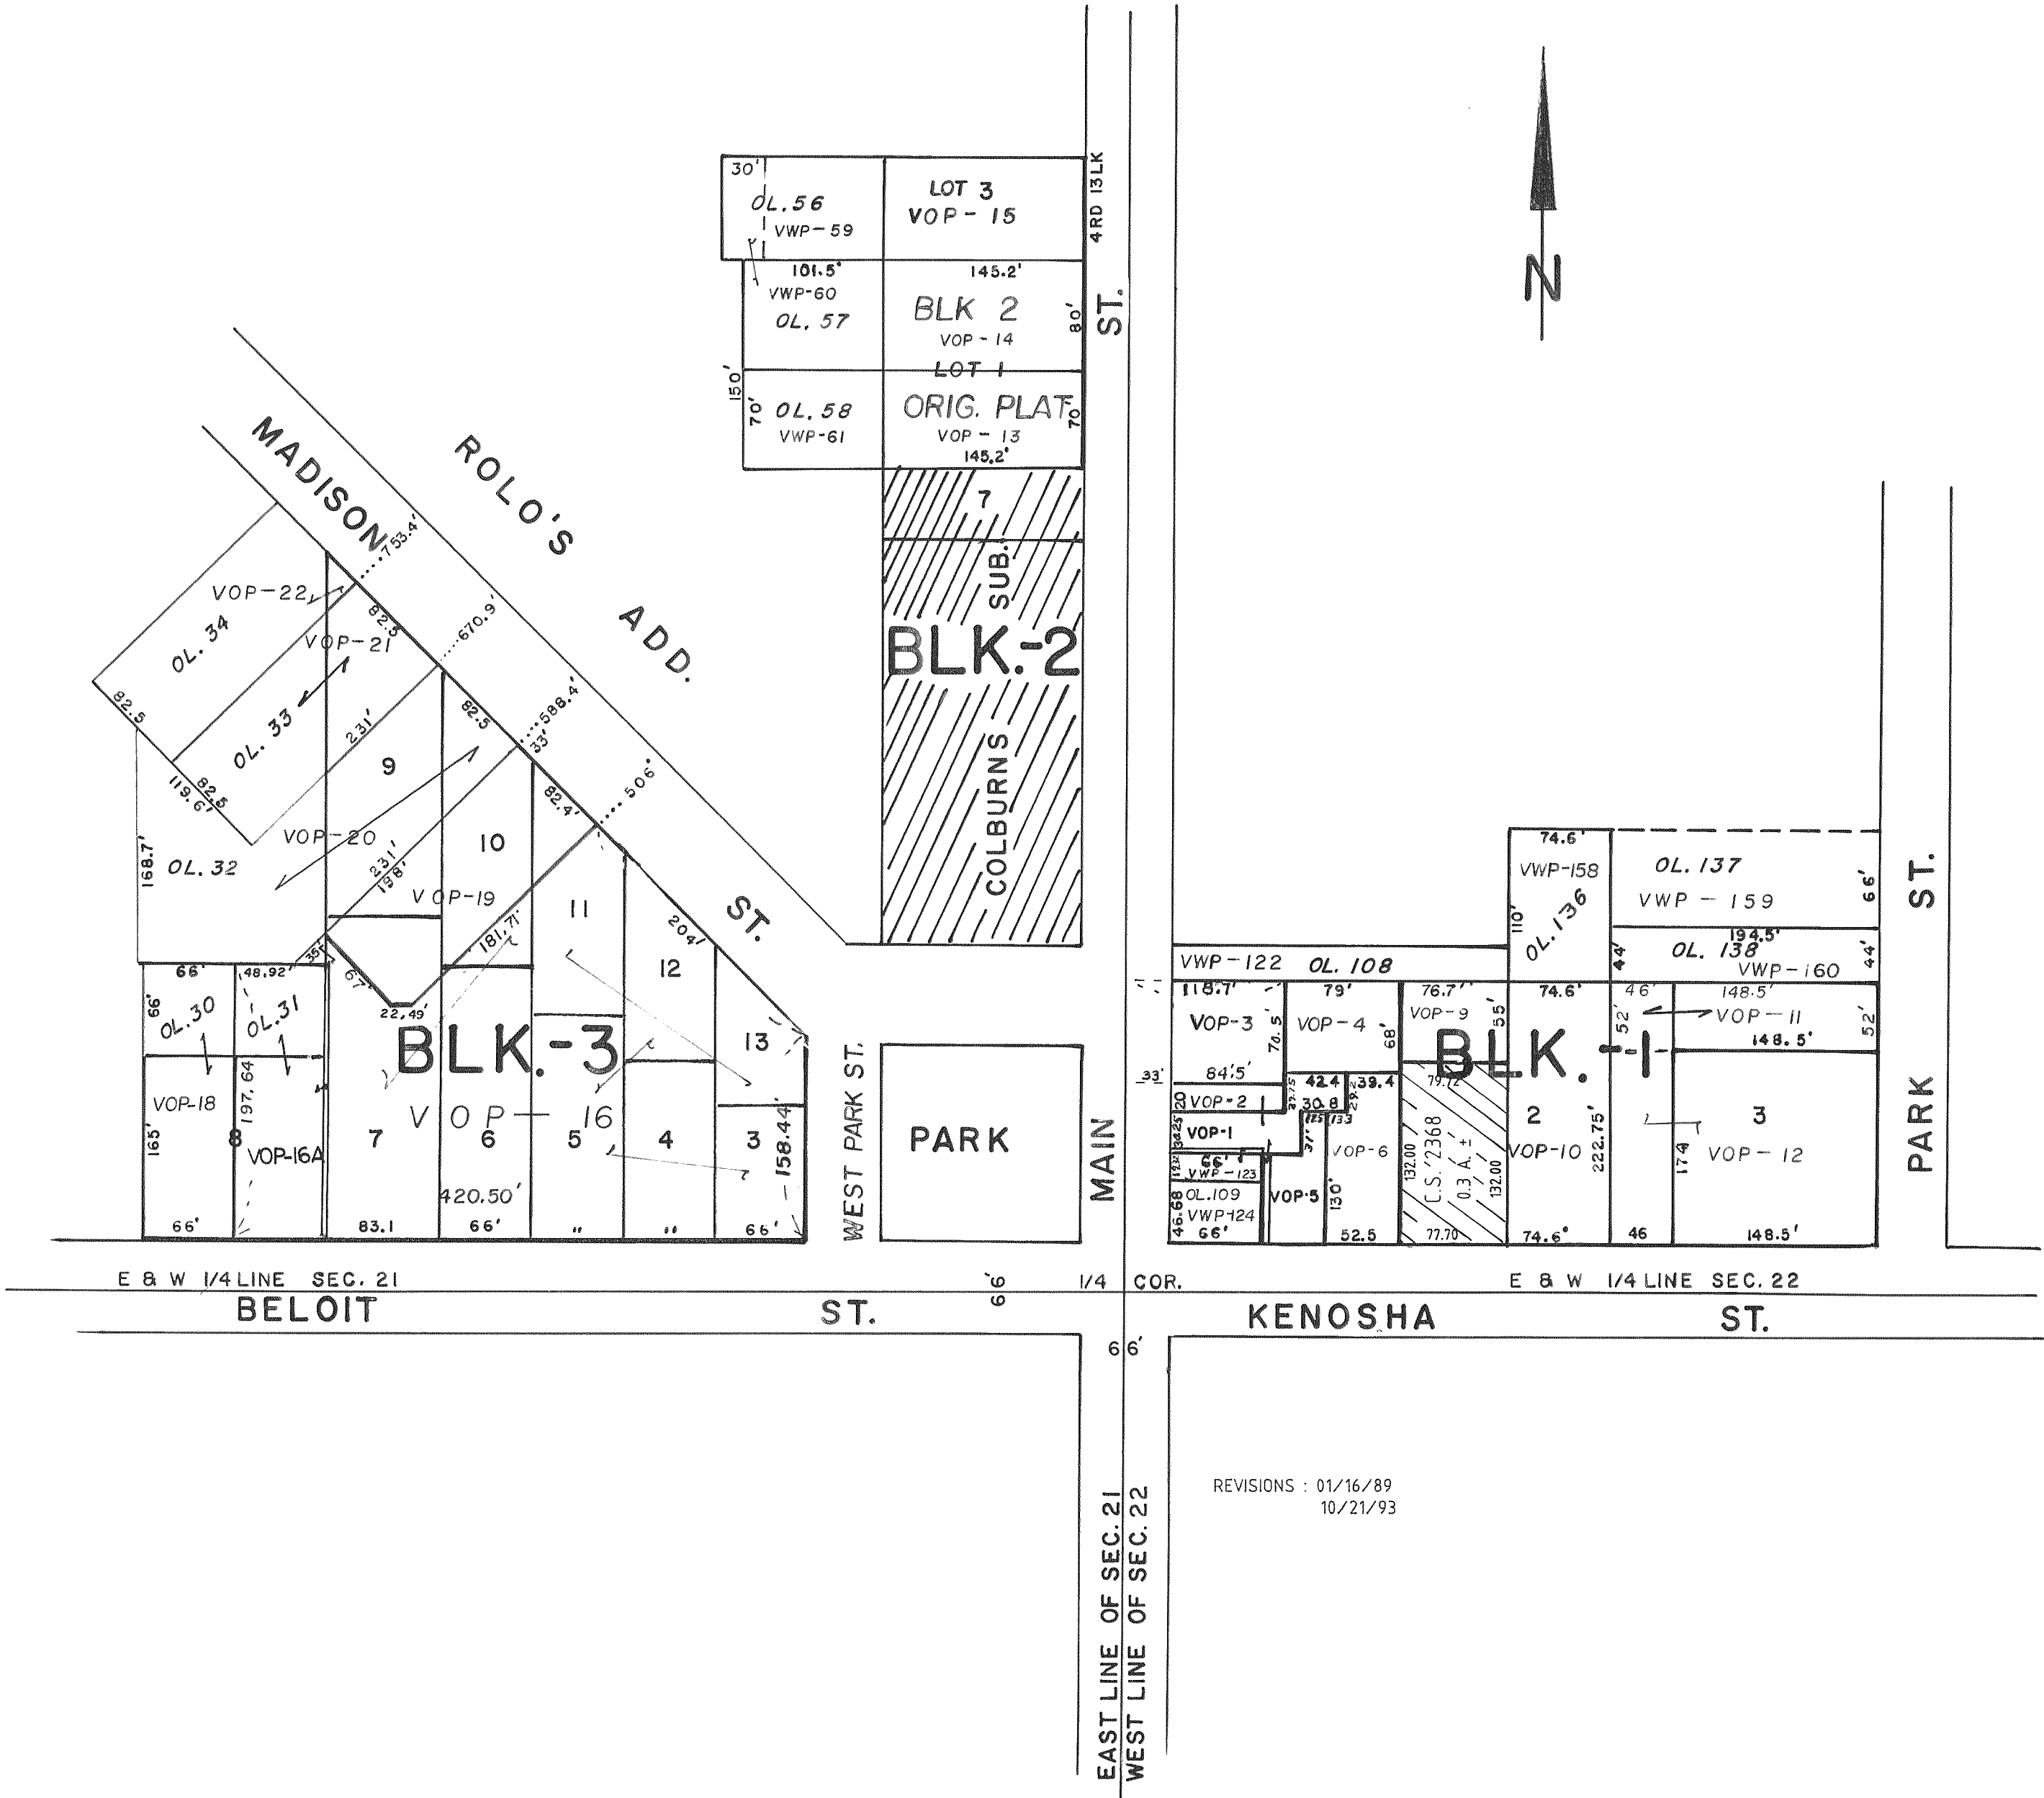

ORIGINAL PLAT VILLAGE OF WALWORTH & ADJACENT OUTLOTS

SCALE: - 1" = 100'

REVISIONS : 01/16/89
10/21/93