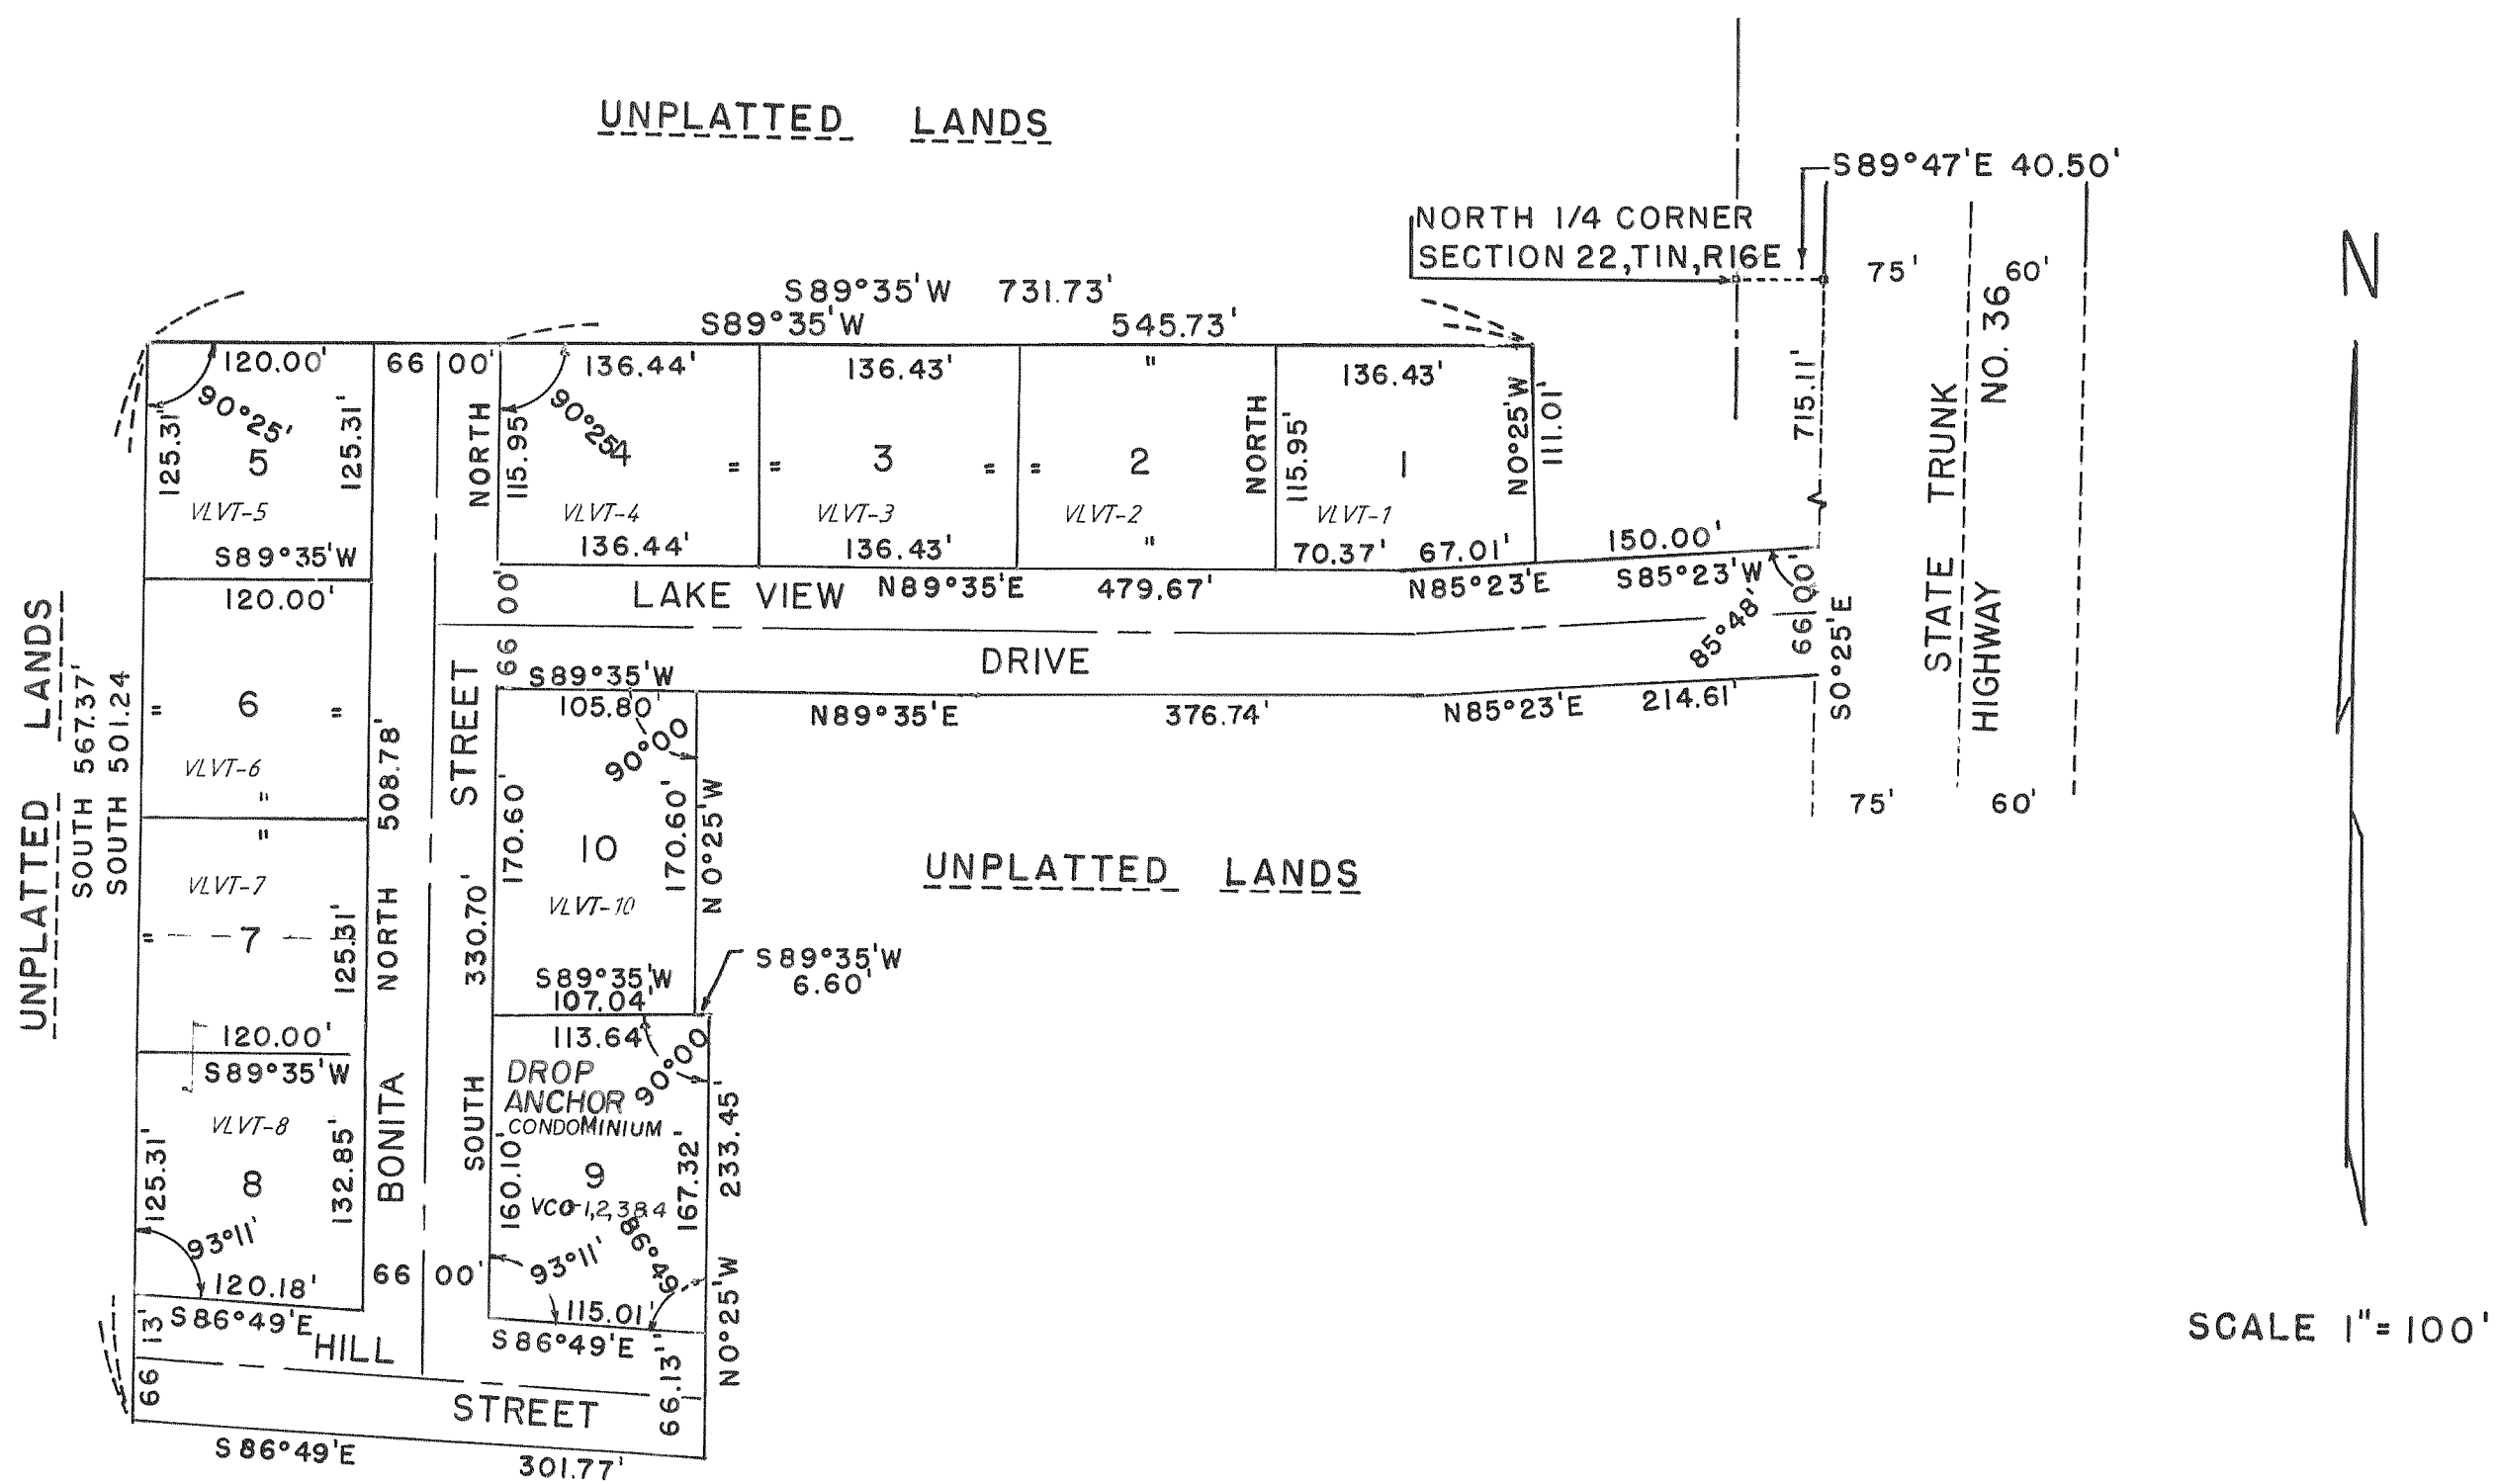

# LAKE VIEW TERRACE

LOCATED IN THE NORTHWEST 1/4 OF THE NORTHEAST 1/4 AND THE NORTH-EAST 1/4 OF THE NORTHWEST 1/4 OF SECTION 22, T1N, R16E OF THE 4<sup>TH</sup> PM, VILLAGE OF WALWORTH, WALWORTH COUNTY, WISCONSIN

SCALE 1" = 100'

REVISIONS : 03/07/94

UNPLATTED LANDS